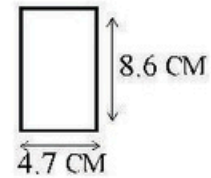

ROYA CANDLE

www.royacandle.com

BIRTHDAY CANDLES

Dimensions

Color

ITEM NO

BARCODE

Number Candle

HBD1195

60

Printed Candle

HBD1221

60