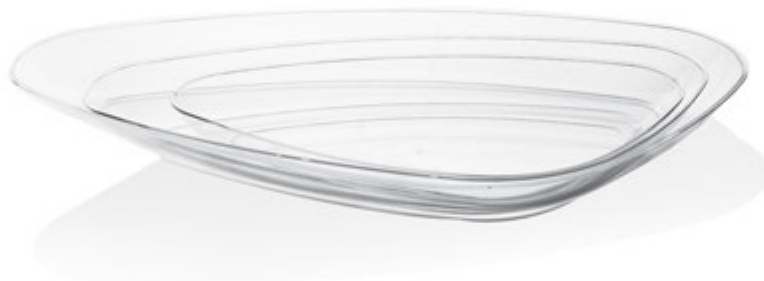

## Parmis Spoon/Fork/Knife

PS 0101 NEW

PF 0101 NEW

PK 0101 NEW

12 colors

Any color you want...  
هر رنگی که شما بخواهید...

**Lona Series** With their unique shape, LONA series make your parties even more special. The triangular plates, bowls and glasses are light and practical which make them suitable to serve different types of foods. They are great options for both indoor and outdoor activities.

### Lona Platter

Code	Size
L 0216	Large
L 0215	Medium
L 0214	Small