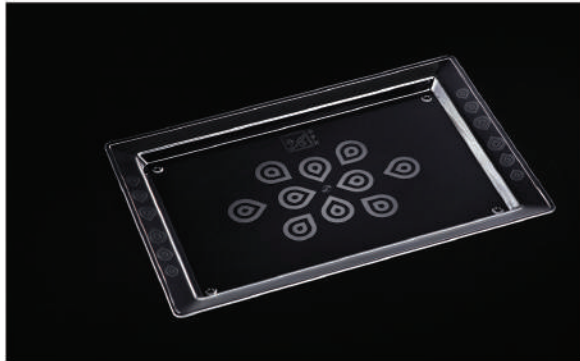

سینی سہا

NO. IN BOX		MM	MM	MM	CC
40		20	240	370	---
40		20	280	435	---

58 BORNA POLYMER NEKOU

SOHA

RECEPTION TRAY

COLOR |