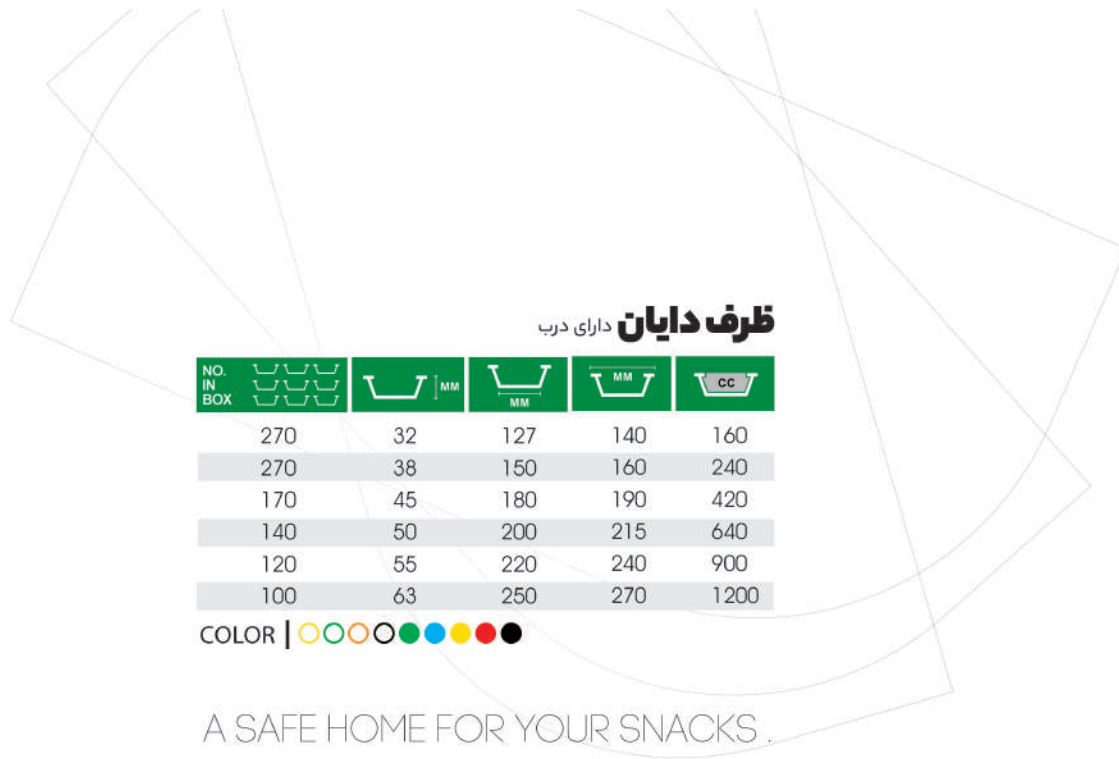

COLOR | ● ● ● ● ● ● ●

25

DAYAN

CONTAINERS & DESSERTS DISHES

PARTO

CONTAINERS & DESSERTS DISHES

NO. IN BOX	 MM	 MM	 MM	 CC
270	45	--	84	170
220	50	--	95	240

COLOR |       