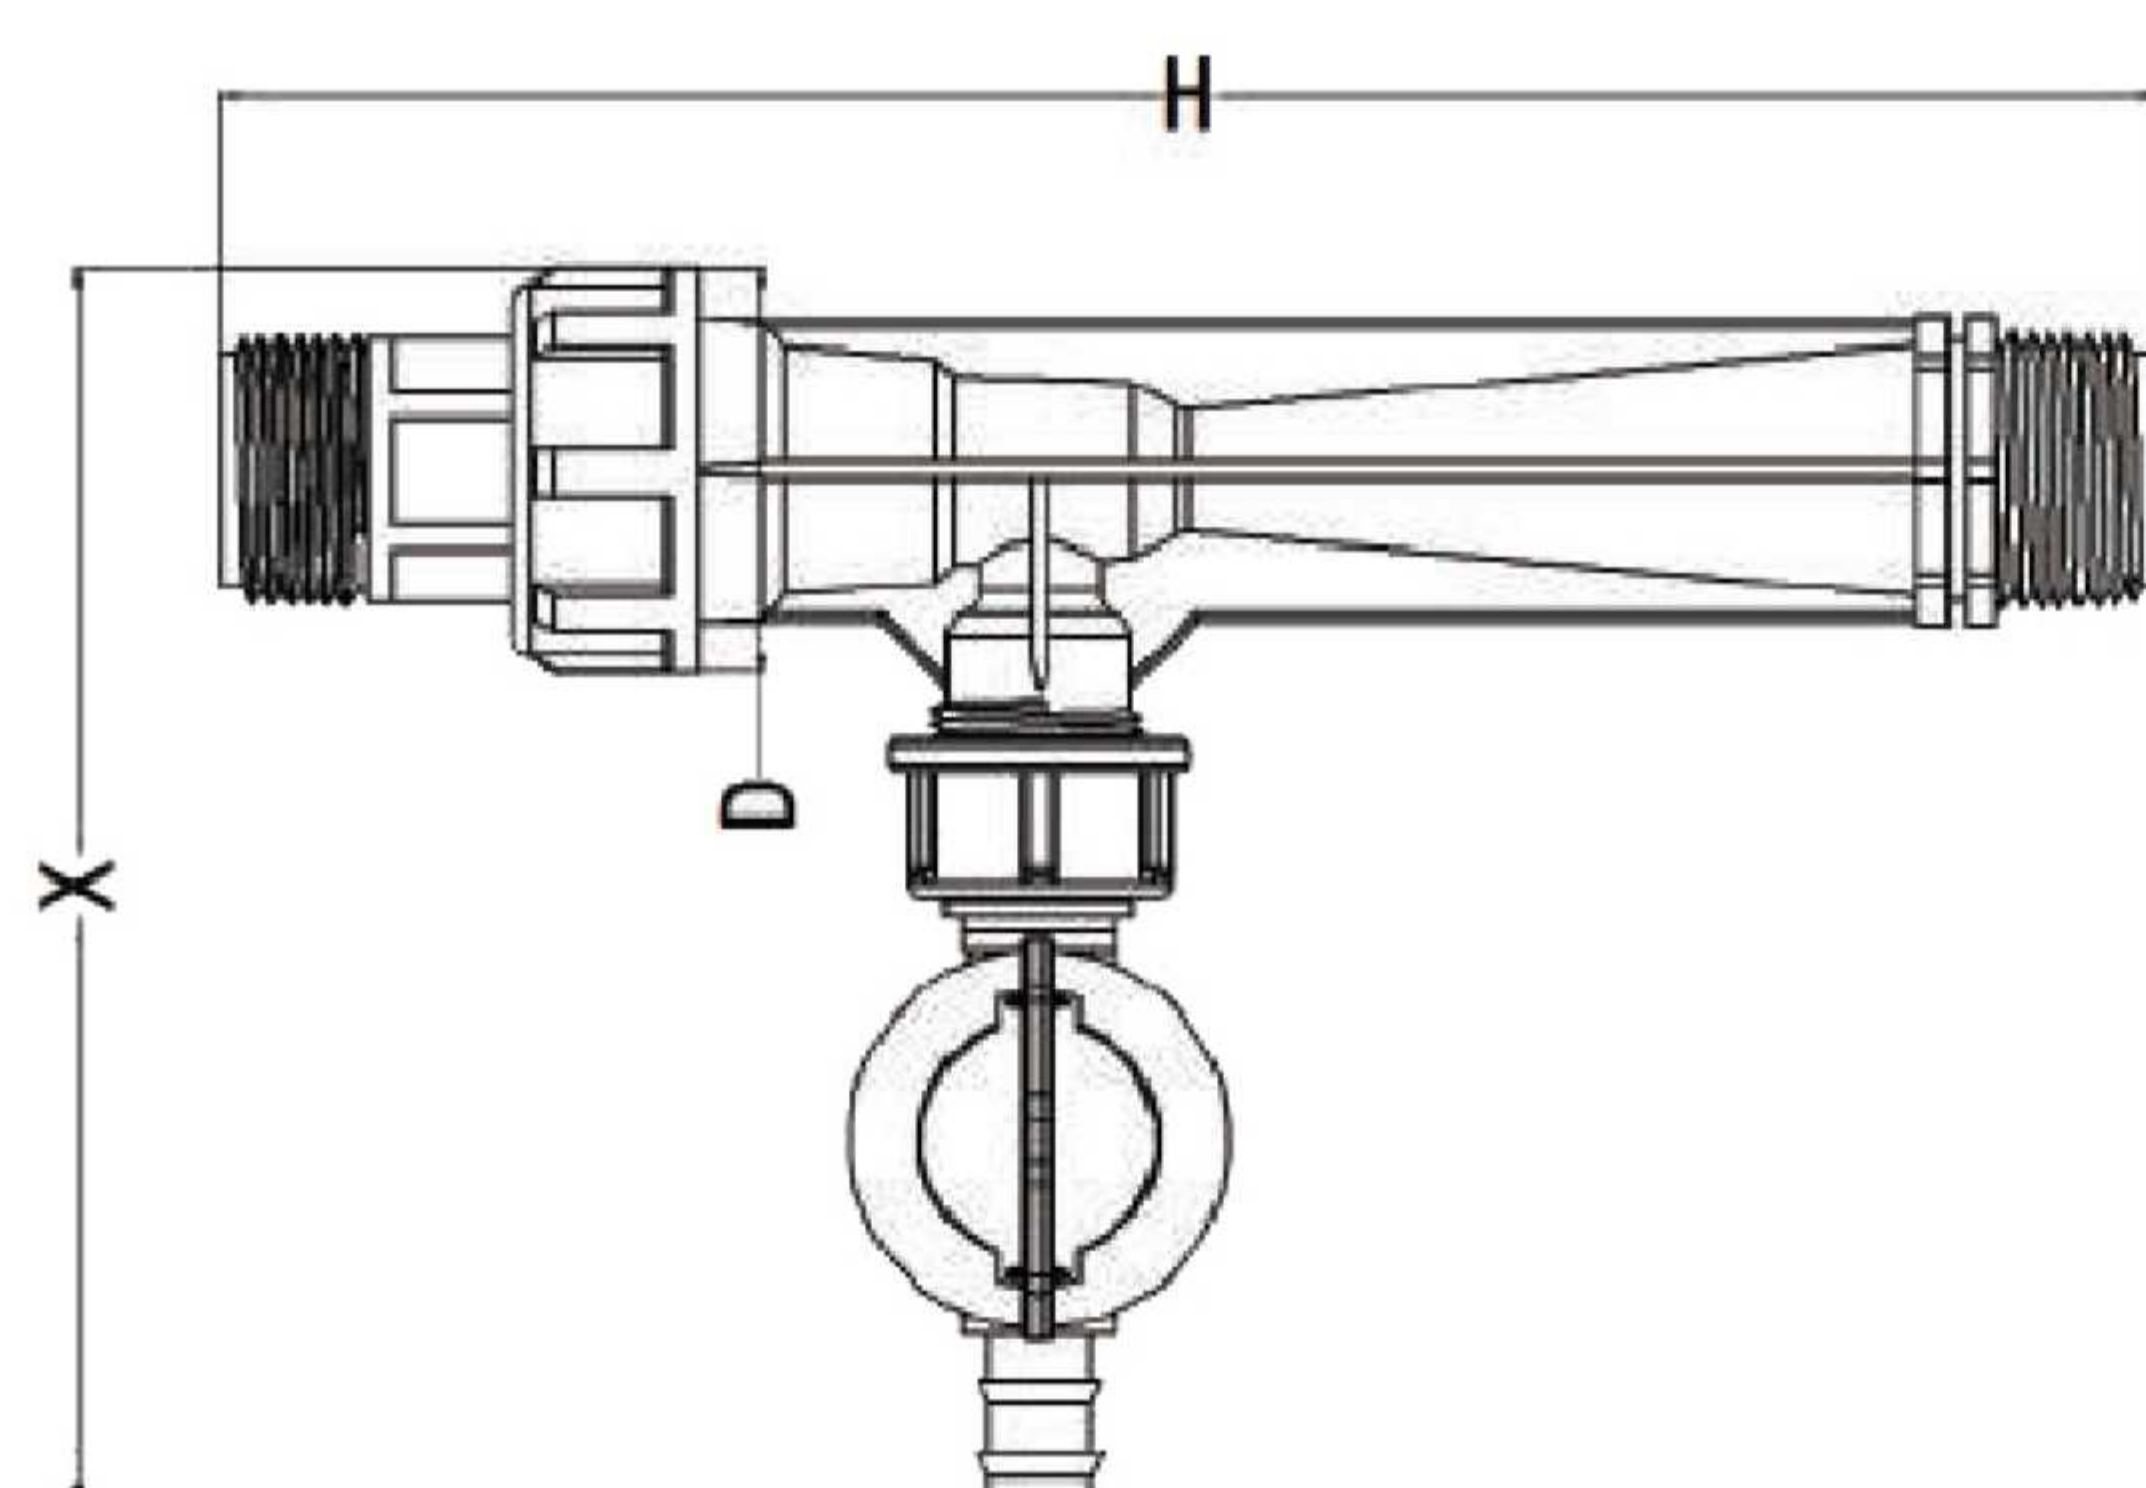

ونتوری تزریق کود

ونتوریه‌های Rain در سایزهای ۱، ۱/۲-۱، ۲ و ۳ اینچ، برای تزریق هر گونه مایع و هوا به داخل لوله های اصلی تولید می‌گردد و کاربرد آن محدود به آبیاری نبوده و در صنعت نیز مورد استفاده قرار می‌گیرند. استفاده از ونتوریه‌های تزریق کود به جهت کارکرد آسان، عدم نیاز به انرژی مخصوصا در مقیاس کوچک مورد استقبال قرار می‌گیرد. این ونتوریه‌ها دارای چک ولو جریان بوده و از برگشت جریان جلوگیری می‌کنند.

مشخصات فنی:

- ماکزیمم فشار کارکرد: ۱۰ بار
- پلیمری PP، مقاوم در برابر خوردگی، اسید و قلیایی
- نوع اتصال: رزوه BSP
- موجود در سایزهای ۱ و ۱/۵ اینچ
- کد کالا ۱ اینچ: 12CH1008
- کد کالا ۱/۵ اینچ: 12CH1009

جدول مشخصات فنی

MODEL	CONNECTIONS BSP/NPT	MAX FLOW (m³/h)	TANK CAPACITY (L/H)	MAX PRESSURE (bar)	WEIGHTS (kg)	H (mm)	X (mm)	D (mm)
F32V	1"	9	300	10	0.14	240	74	49
F50V	1-1/2"	16	780	10	0.31	330	95	65
F63V	2"	20	1200	10	0.55	420	98	80
F63V-N	2"	25	1300	10	0.27	350	180	68
F90V	3"	35	2200	10	1.25	490	352	100