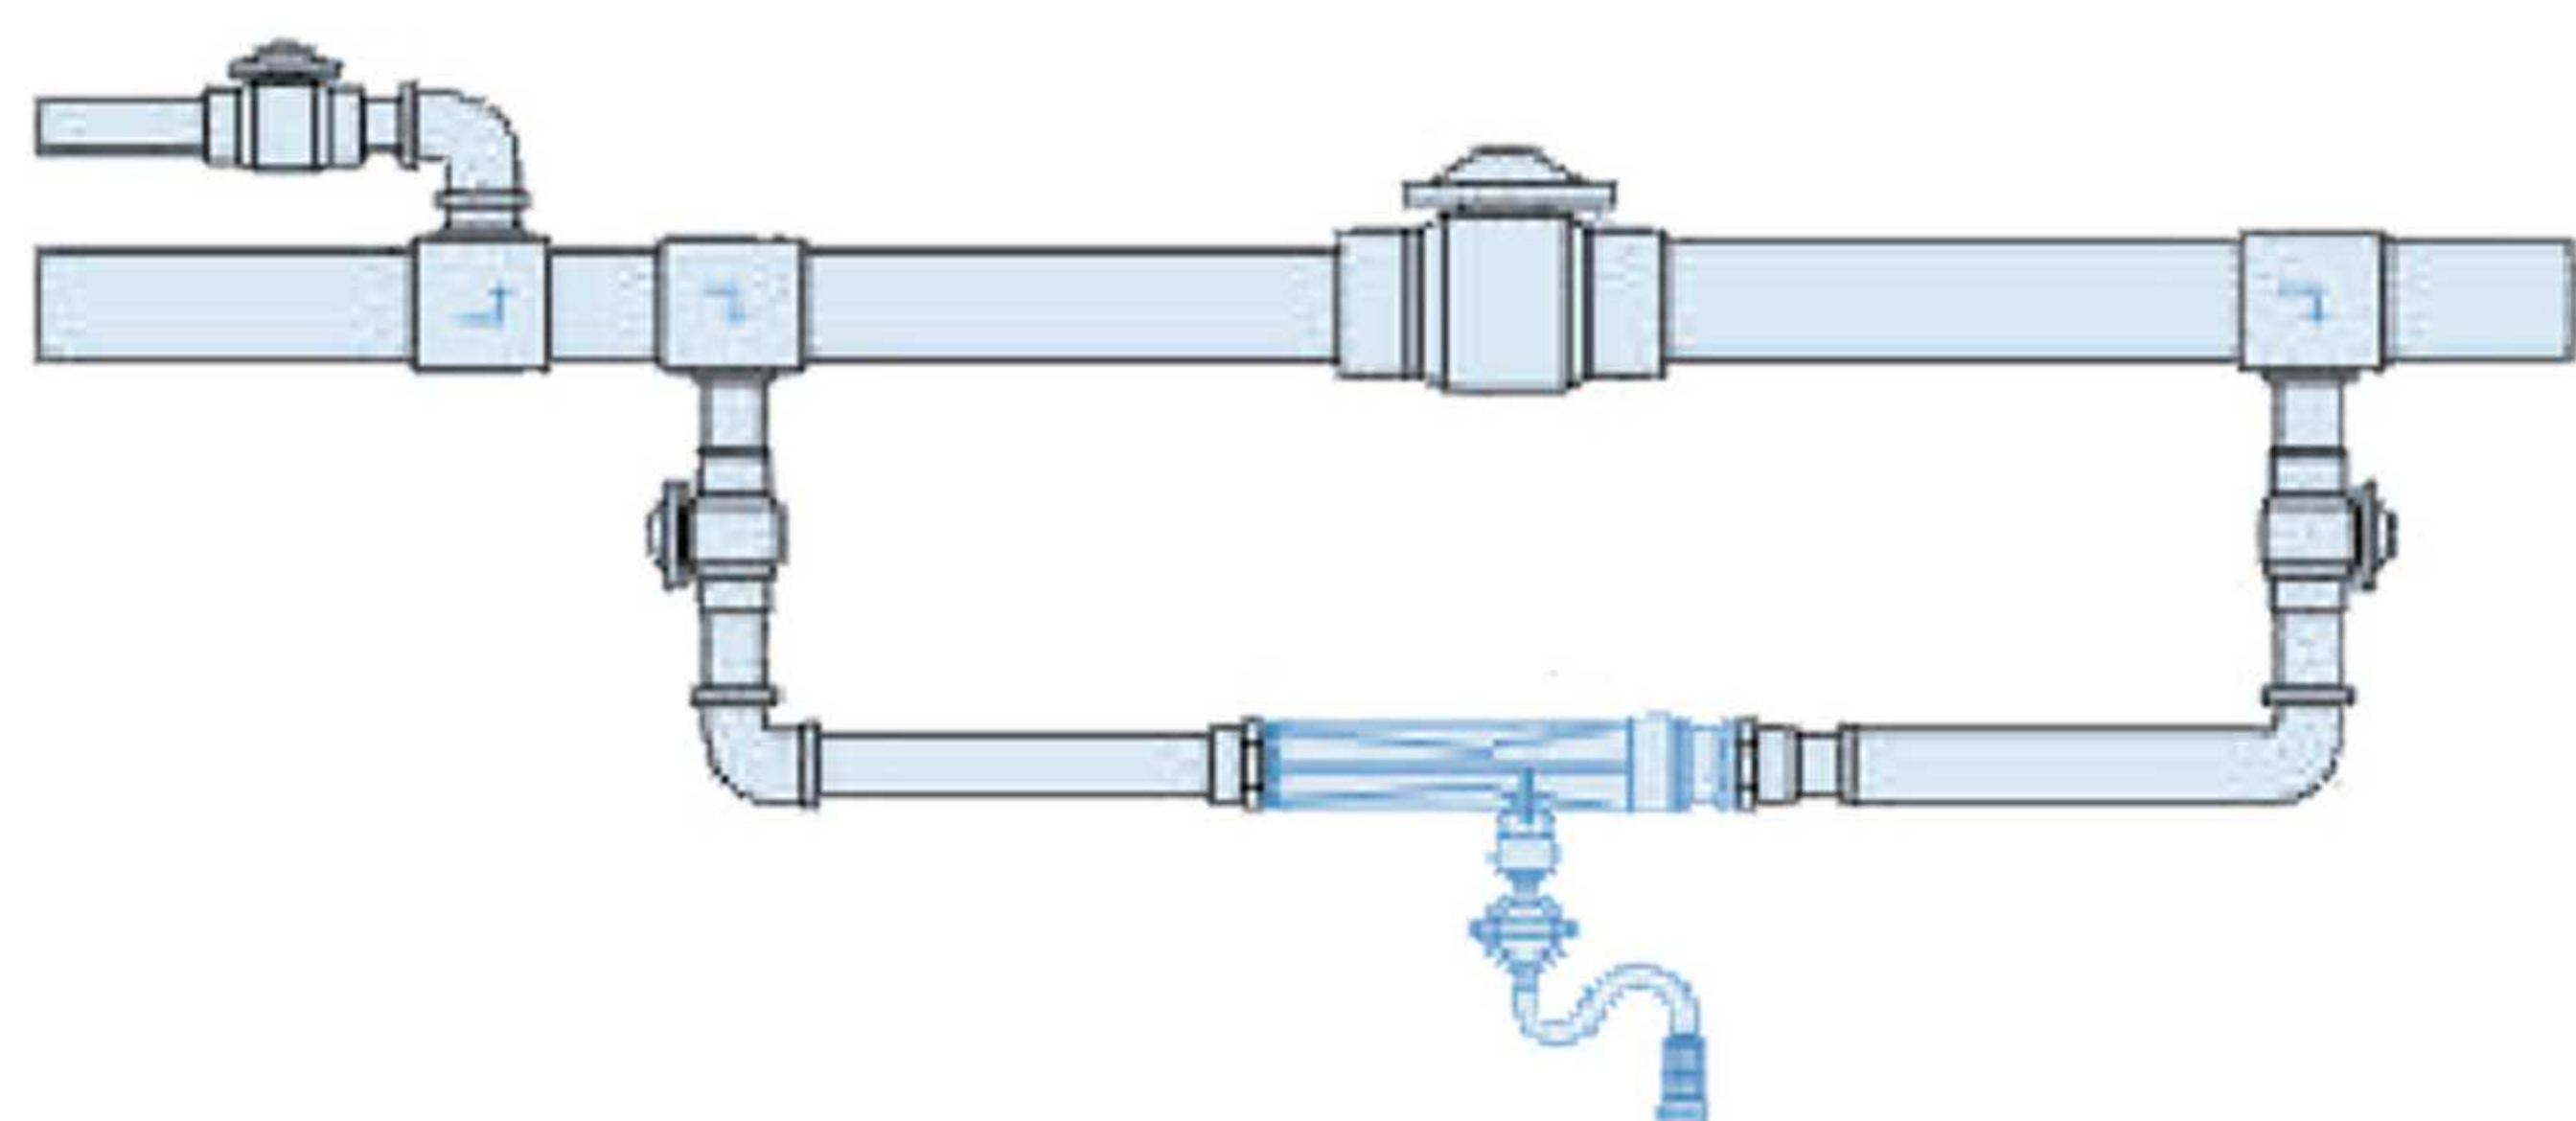

ونتوری تزریق کود

ونتوریه‌های Rain در سایزهای ۱، ۱/۲-۱، ۲ و ۳ اینچ، برای تزریق هر گونه مایع و هوا به داخل لوله های اصلی تولید می‌گردد و کاربرد آن محدود به آبیاری نبوده و در صنعت نیز مورد استفاده قرار می‌گیرند. استفاده از ونتوریه‌های تزریق کود به جهت کارکرد آسان، عدم نیاز به انرژی مخصوصا در مقیاس کوچک مورد استقبال قرار می‌گیرد. این ونتوریه‌ها دارای چک ولو جریان بوده و از برگشت جریان جلوگیری می‌کنند.

مشخصات فنی:

- ماکزیمم فشار کارکرد: ۱۰ بار
- پلیمری PP، مقاوم در برابر خوردگی، اسید و قلیایی
- نوع اتصال: رزوه BSP
- موجود در سایزهای ۱ و ۱/۵ اینچ
- کد کالا ۱ اینچ: 12CH1008
- کد کالا ۱/۵ اینچ: 12CH1009

جدول مشخصات فنی

MODEL	CONNECTIONS BSP/NPT	MAX FLOW (m³/h)	TANK CAPACITY (L/H)	MAX PRESSURE (bar)	WEIGHTS (kg)	H (mm)	X (mm)	D (mm)
F32V	1"	9	300	10	0.14	240	74	49
F50V	1-1/2"	16	780	10	0.31	330	95	65
F63V	2"	20	1200	10	0.55	420	98	80
F63V-N	2"	25	1300	10	0.27	350	180	68
F90V	3"	35	2200	10	1.25	490	352	100