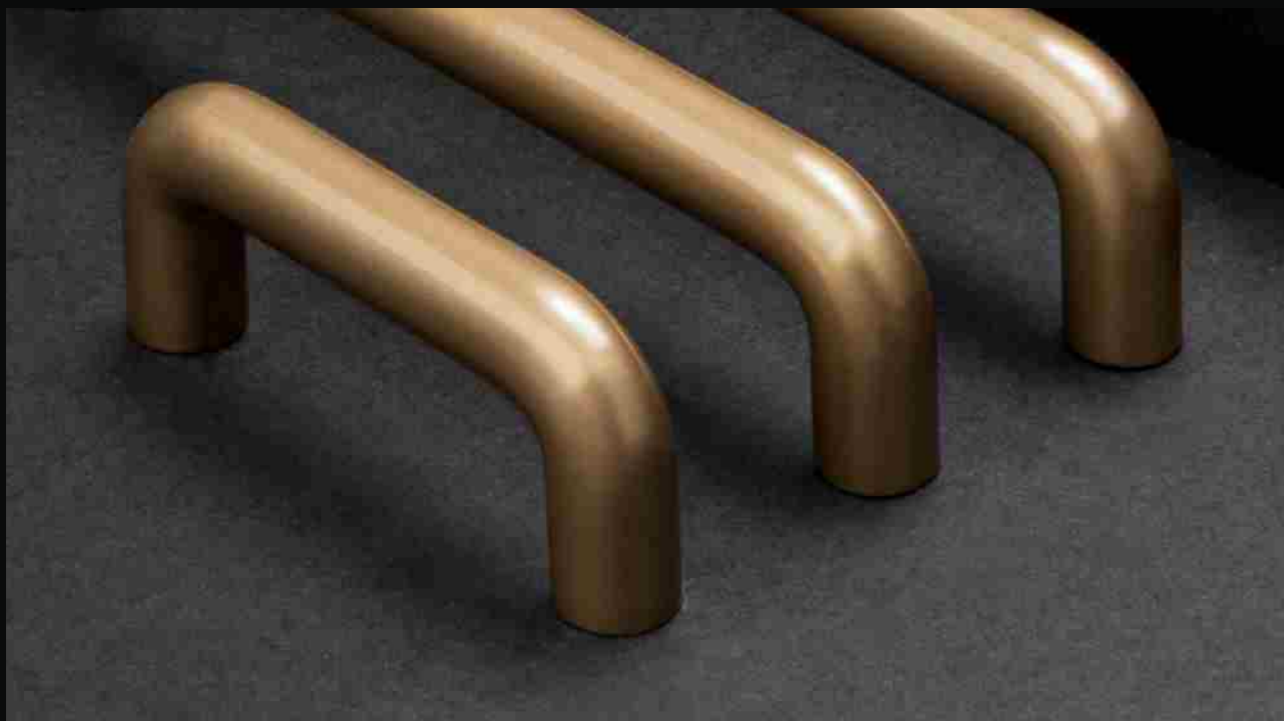

Material:

Zinc Alloyed

Sizes:

64mm | 128mm | 192mm

Length:

93mm | 157mm | 221mm

Available Colors:

Black • White • Dark Gray • Caramel • Special Silver • Rose Gold • Champagne • Chocolate • Red • Dark Blue • Light Blue • Orange • Light Turquoise • Pink • Purple