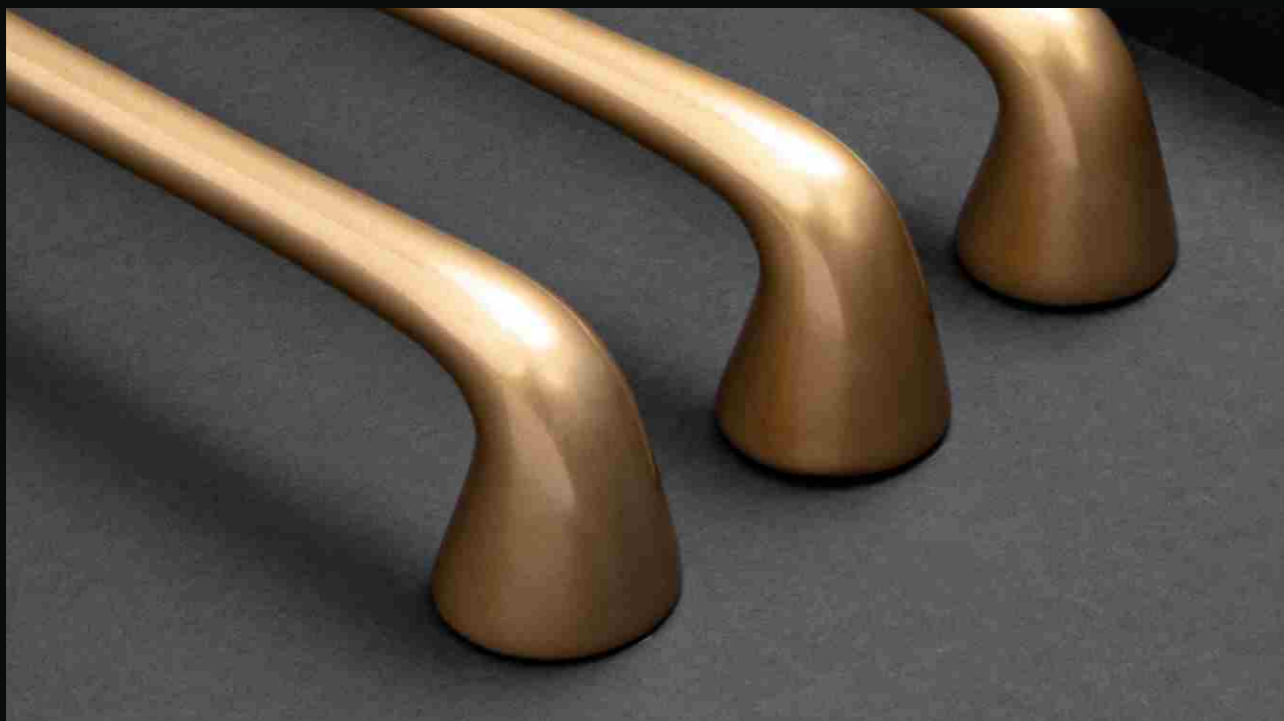

Available Colors:

Black • White • Dark Gray • Caramel • Special Silver • Rose Gold • Champagne • Chocolate • Red • Dark Blue • Light Blue • Orange • Light Turquoise • Pink • Purple