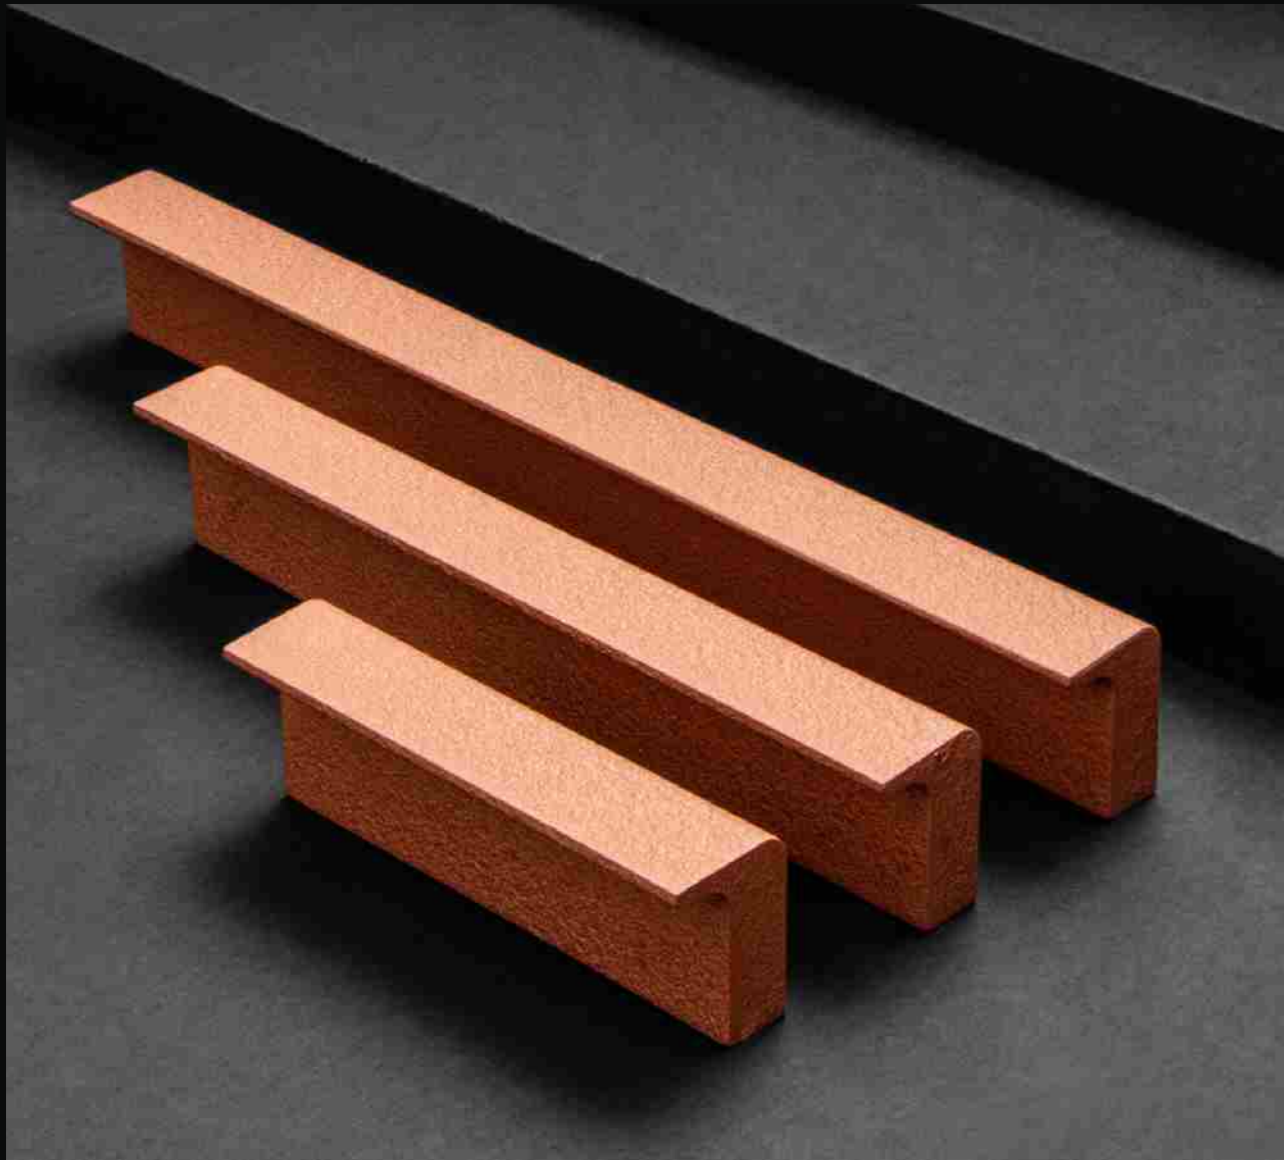

# ANGEL MODEL

---

The World's highest  
uninterrupted  
waterfall.

**Material:**

Zinc Alloyed

**Sizes:**

64mm | 128mm | 192mm

**Length:**