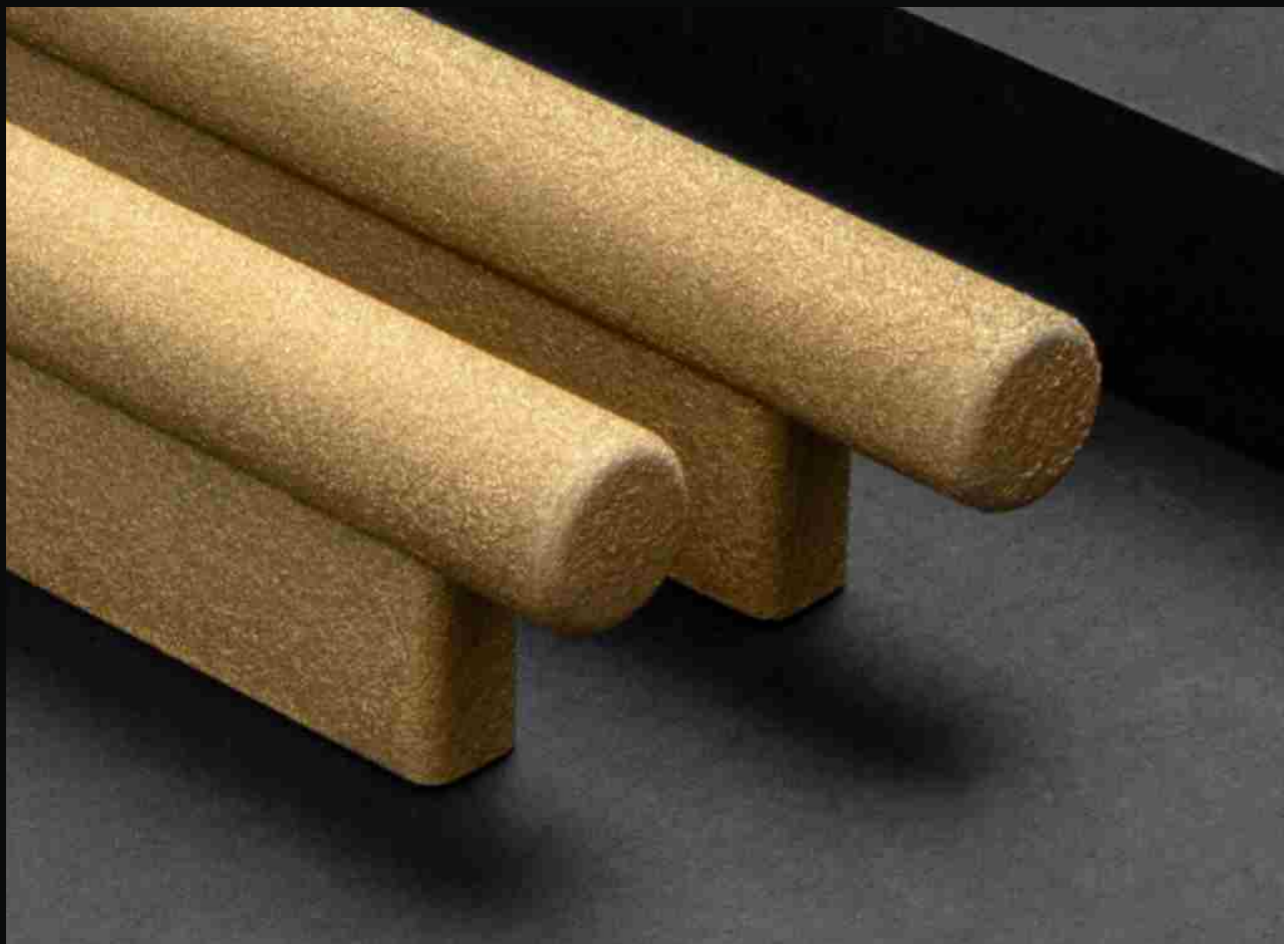

Material:

Zinc Alloyed

Sizes:

32mm | 64mm

Length:

70mm | 117mm

Available Colors:

Black • White • Dark Gray • Caramel • Special Silver • Rose Gold • Champagne • Chocolate • Red • Dark Blue • Light Blue • Orange • Light Turquoise • Pink • Purple