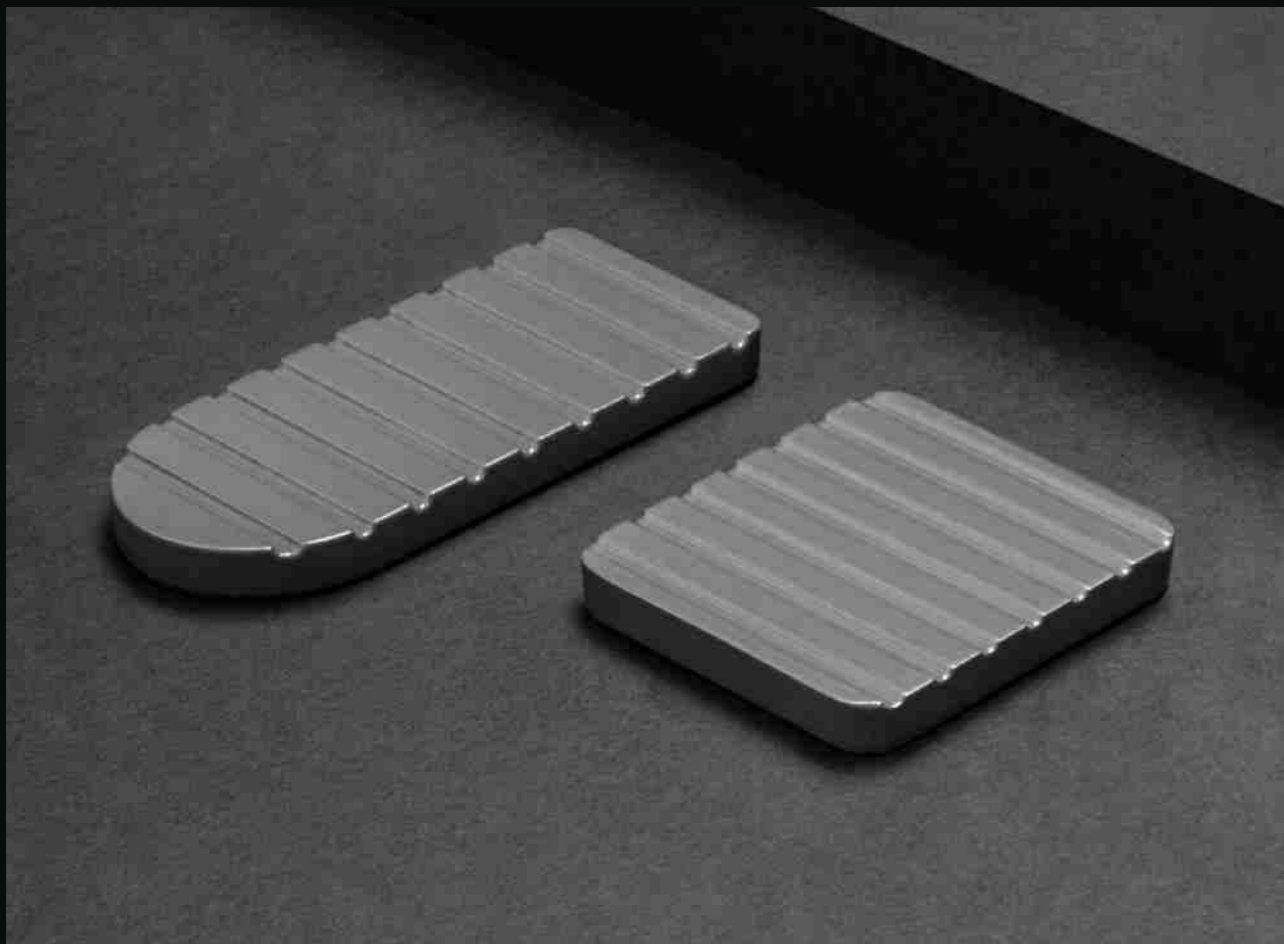

Available Colors:

Black • White • Dark Gray • Caramel • Special Silver • Rose Gold • Champagne • Chocolate • Red • Dark Blue • Light Blue • Orange • Light Turquoise • Pink • Purple