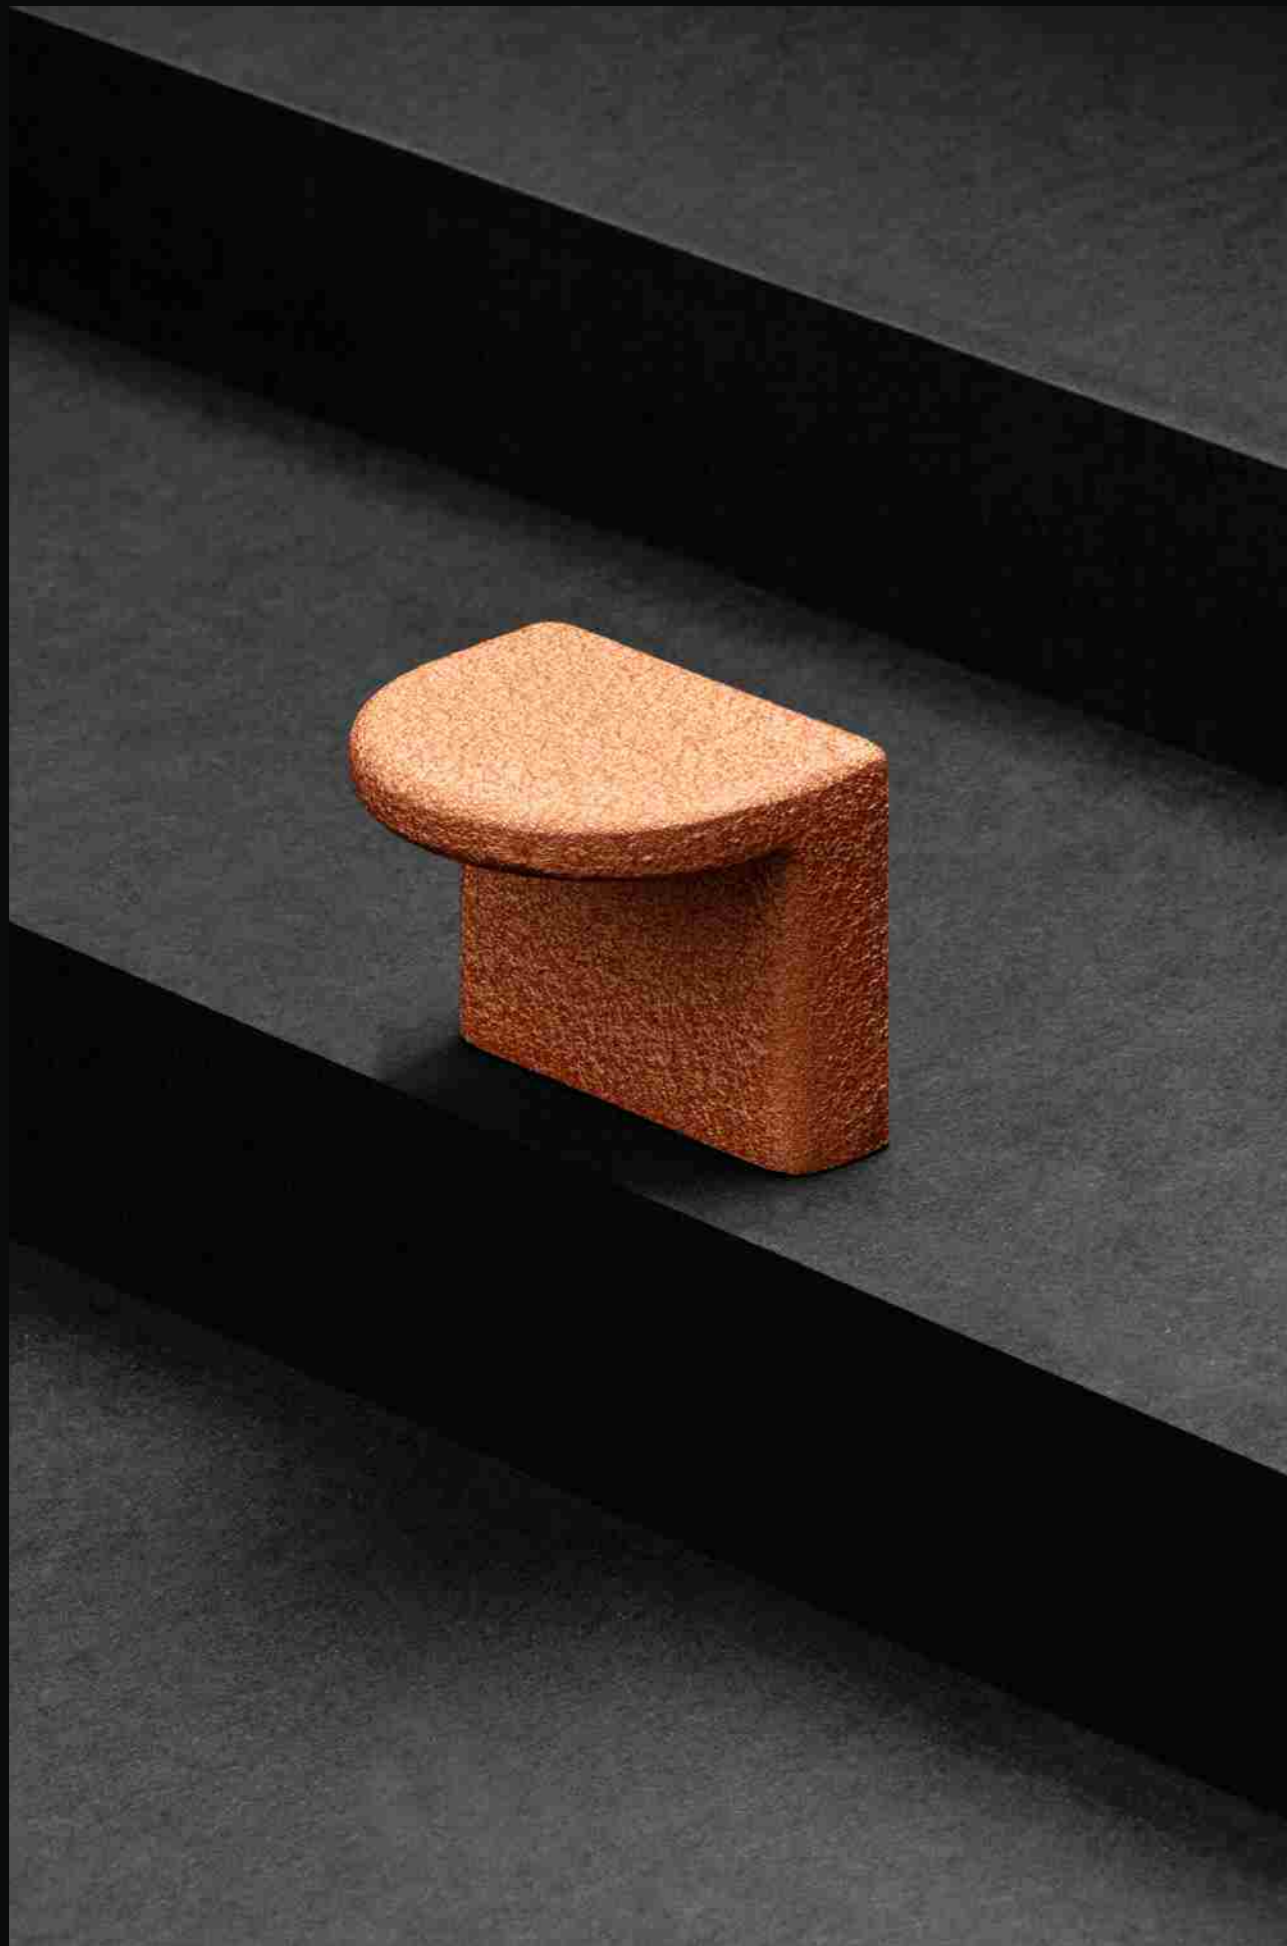

Material:

Zinc Alloyed

Sizes:

16mm | 32mm

Length:

30mm | 46mm

Available Colors:

Black • White • Dark Gray • Caramel • Special Silver • Rose Gold • Champagne • Chocolate • Red • Dark Blue • Light Blue • Orange • Light Turquoise • Pink • Purple