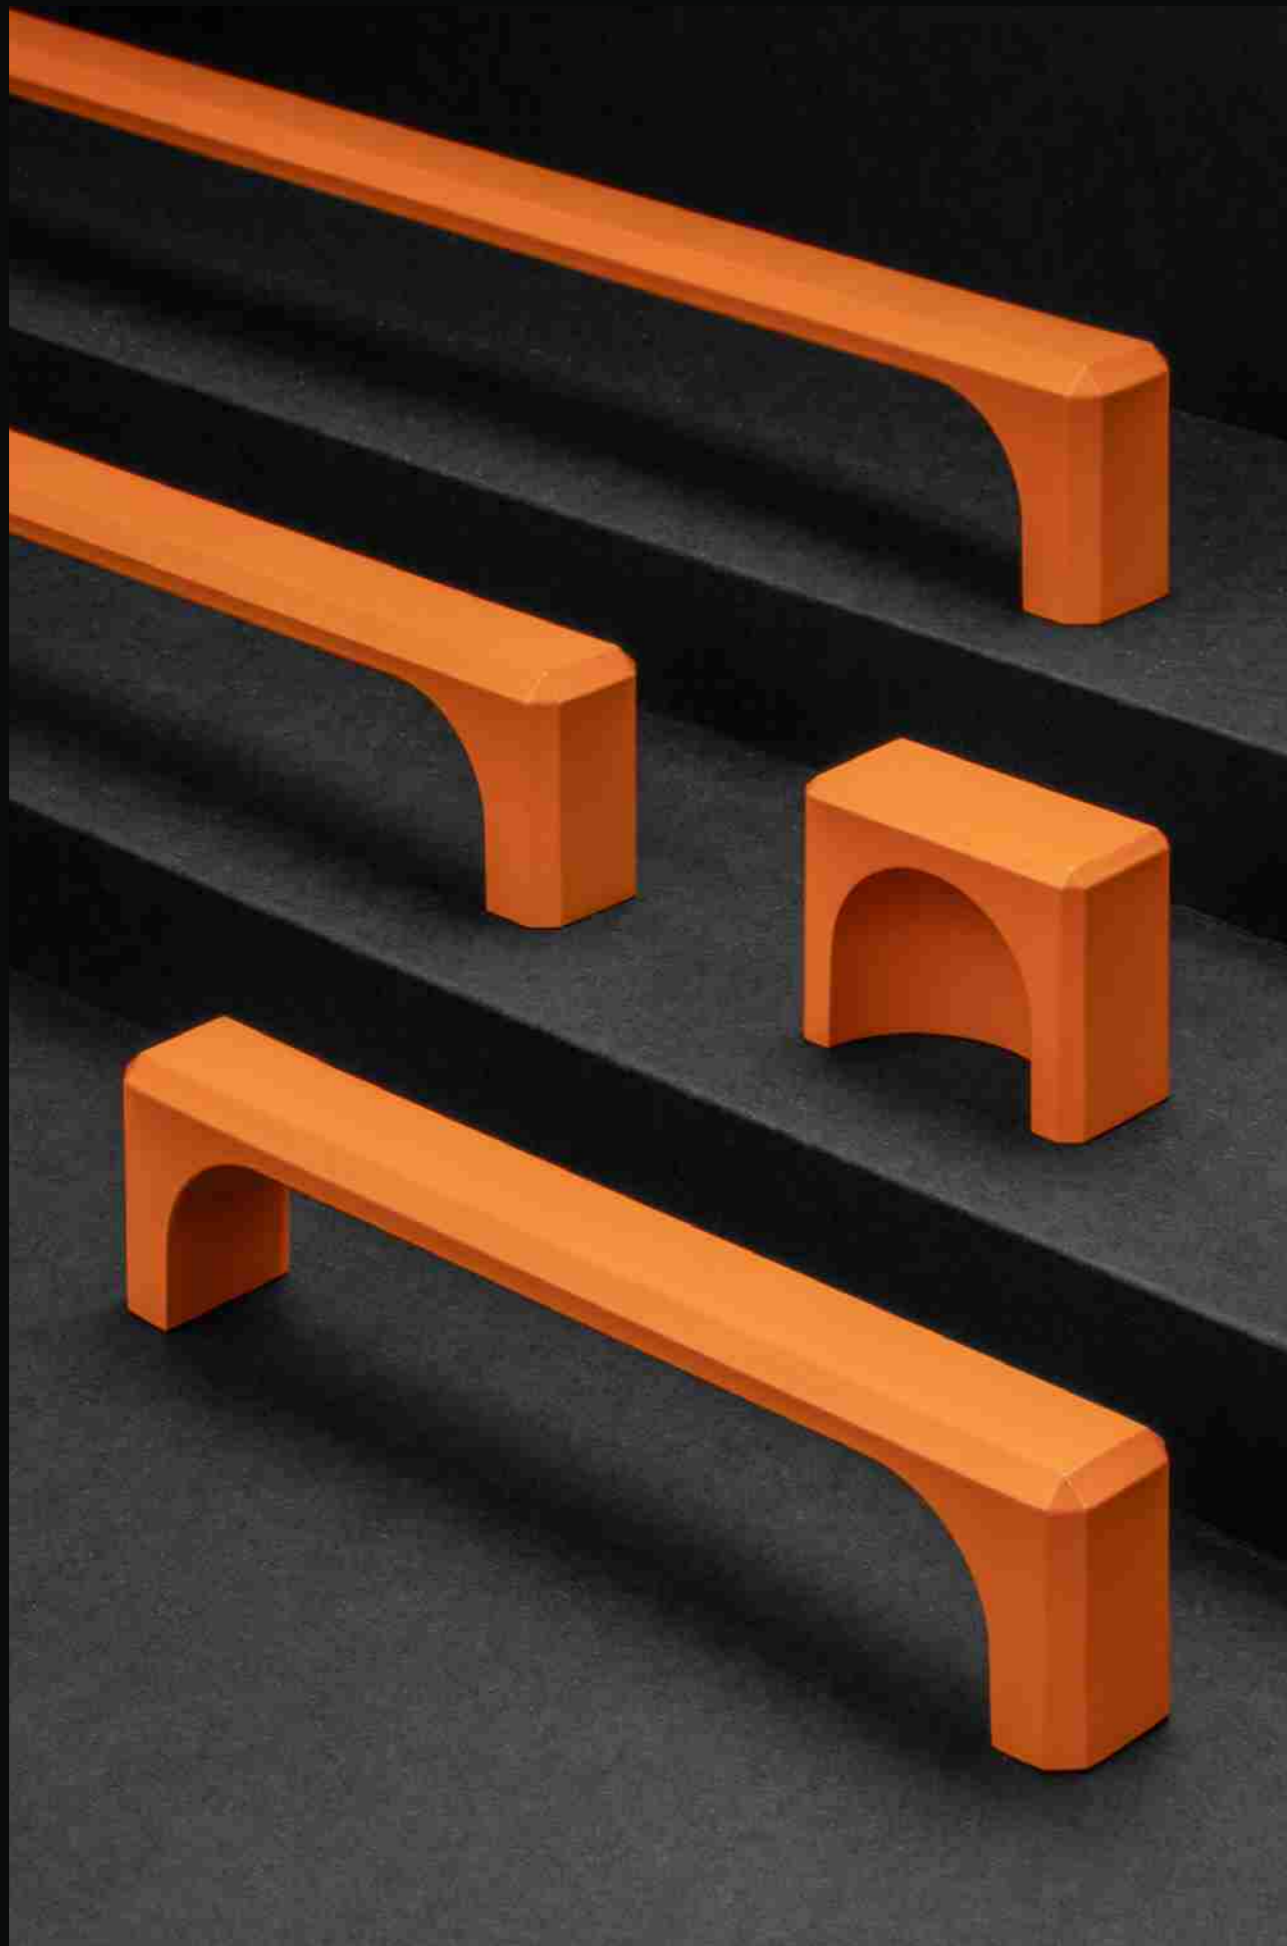

Material:

Zinc Alloyed

Sizes:

32mm | 128mm | 192mm | 256mm

Length:

41mm | 138mm | 220mm | 266mm

Available Colors:

Black • White • Dark Gray • Caramel • Special Silver • Rose Gold • Champagne • Chocolate • Red • Dark Blue • Light Blue • Orange • Light Turquoise • Pink • Purple