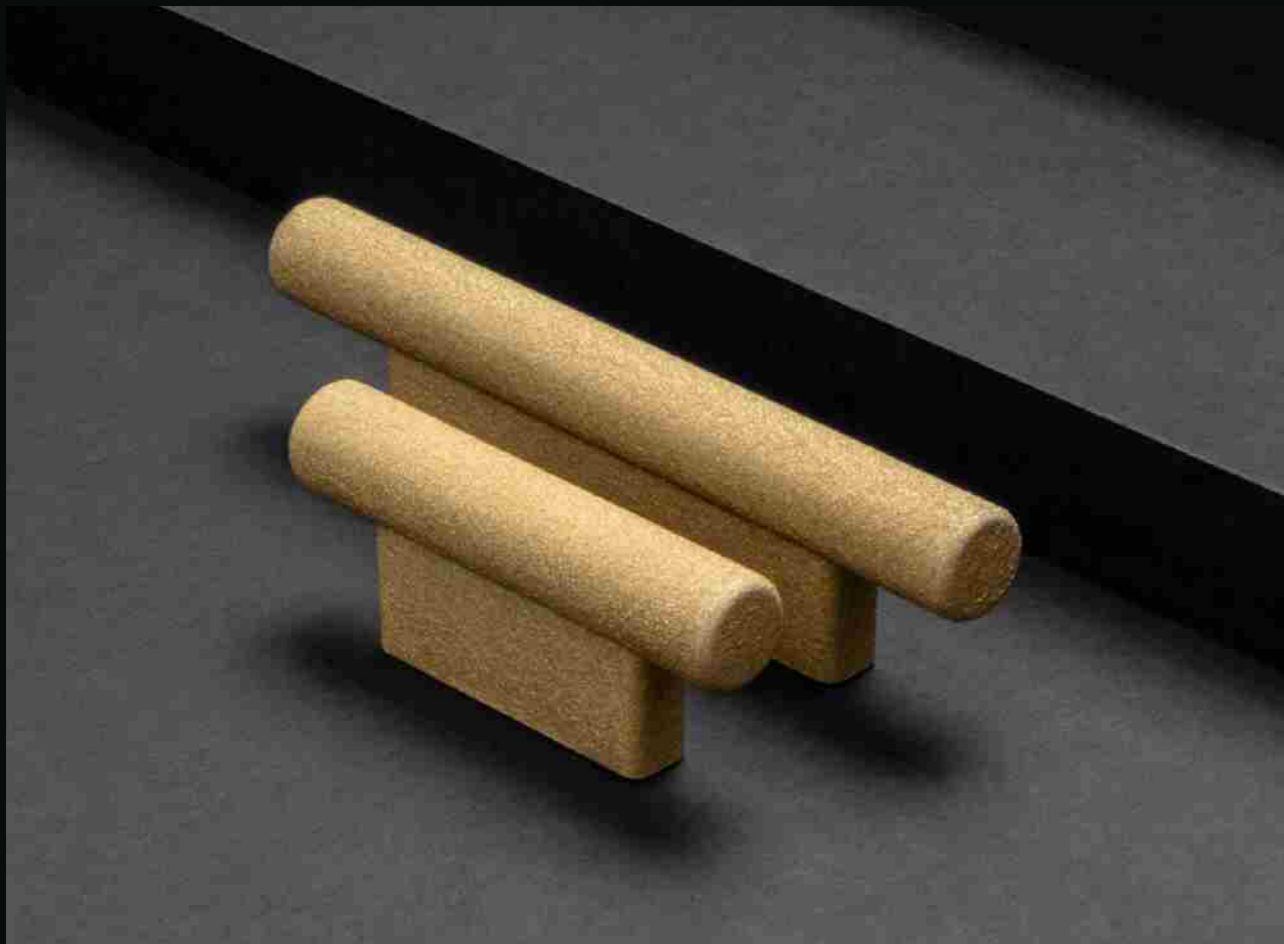

Material:

Zinc Alloyed

Sizes:

32mm | 64mm

Length:

70mm | 117mm

Available Colors:

Black • White • Dark Gray • Caramel • Special Silver • Rose Gold • Champagne • Chocolate • Red • Dark Blue • Light Blue • Orange • Light Turquoise • Pink • Purple