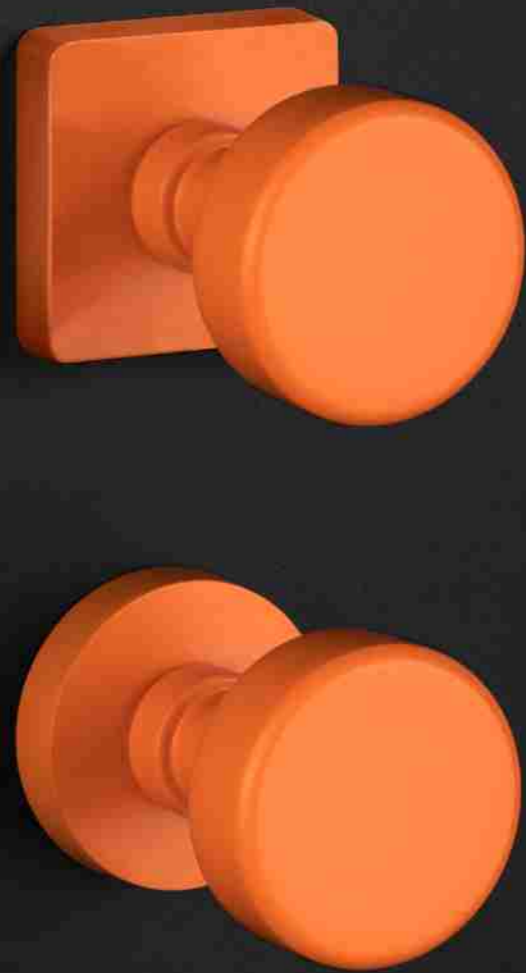

Material:

Zinc Alloyed

Diameter:

50 mm

Available Colors:

Black • White • Dark Gray • Caramel • Special Silver • Rose Gold • Champagne • Chocolate • Red • Dark Blue • Light Blue • Orange • Light Turquoise • Pink • Purple