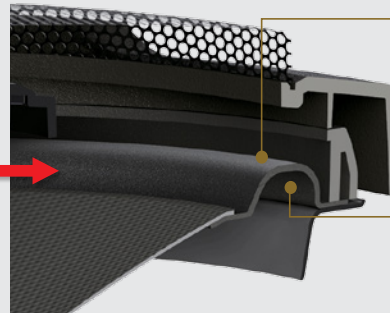

Deep and Rigid Bass Dual Layer Urethane Surround

Improves cone stiffness. Greatly reduces unnecessary resonance that can compromise sound quality.

Champion Series Speaker Cross Section Detail