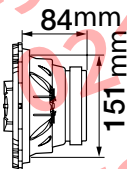

Dimension

فروشگاه اینترنتی کوالیما
021-66712845
QualimaShop.com

For more information please visit
www.pioneer-mea.com

Year of Release: 2016

Pioneer, Gulf Free Zone Dubai, U.A.E.
Tel: +971 4 8815756, Fax 8816414
Email: support@pioneer-uae.com
www.pioneer-mea.com

Corporate web : www.pioneer.jp