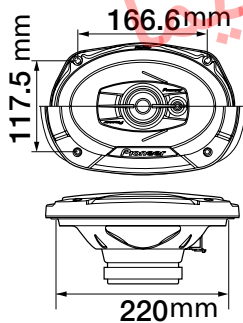

Dimension

فروشگاه اینترنتی کوالیما
021-66712845
QualimaShop.com

For more information please visit
www.pioneer-mea.com

Year of Release: 2016

Pioneer, Gulf Free Zone Dubai, U.A.E.
Tel: +971 4 8815756, Fax 8816414
Email: support@pioneer-uae.com
www.pioneer-mea.com

Corporate web : www.pioneer.jp