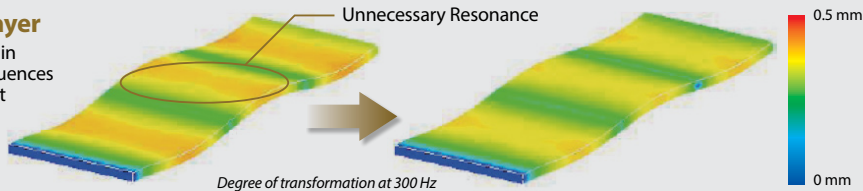

Conventional Single Layer

Wave-like cone vibration results in unnecessary resonance that influences tonal quality, so this cone cannot reproduce original sound linearly.