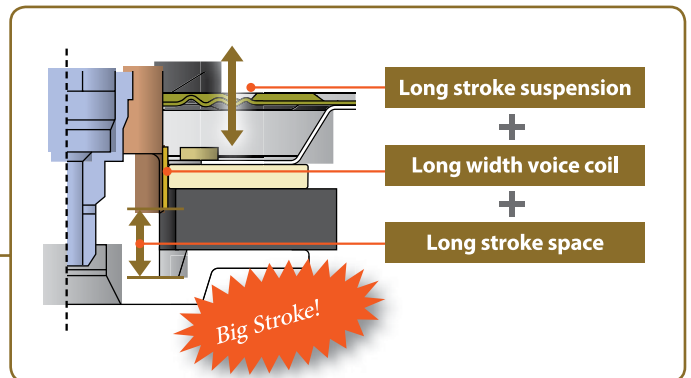

Speaker Technology

Higher-Impact Bass