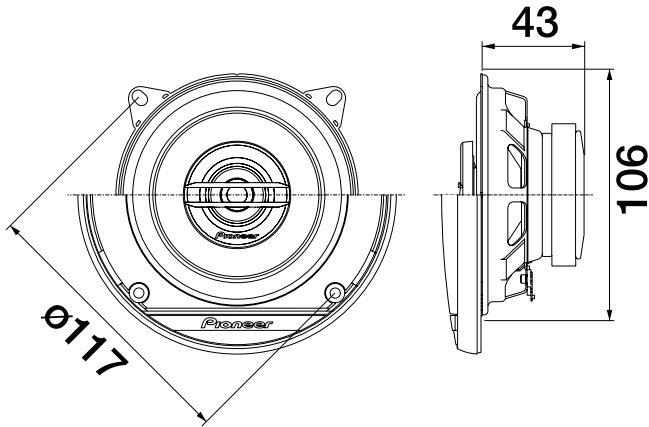

Main Specifications

Max music power output	Nominal music power output	Frequency Response	Sensitivity	Impedance	Size	Mounting Depth	Cut-Out Dimensions
100 W	30 W	38Hz to 26kHz	86 dB	4Ω	10 cm	43mm	ø106 mm

Dimension

فروشگاه اینترنتی کوالیما
021-66712845
QualimaShop.com

For more information please visit
www.pioneer-mea.com
facebook.com/PioneerMEA

Year of Release: 2017

Pioneer, Gulf Free Zone Dubai, U.A.E.

Tel: +971 4 8815756, Fax 8816414

Email: support@pioneer-uae.com

www.pioneer-mea.com

Corporate web : www.pioneer.jp