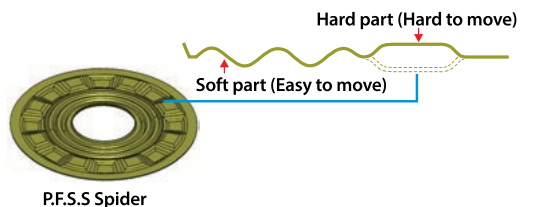

High Durability!!
Maximizes power

Small input
(usually for listening)
Easy to move!

Low resonance frequency!!
Contributes to deep bass sound

Main Specifications

Max music power output	Nominal music power output	Frequency Response	Sensitivity	Impedance	Size	Mounting Depth	Cut-Out Dimensions
280 W	40 W	37Hz to 16kHz	90 dB	4Ω	16 cm	42mm	ø128 mm