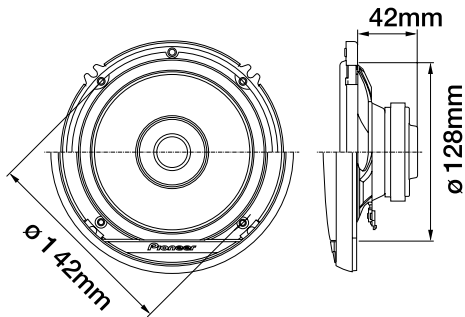

Main Specifications

Max music power output	Nominal music power output	Frequency Response	Sensitivity	Impedance	Size	Mounting Depth	Cut-Out Dimensions
280 W	40 W	37Hz to 16kHz	90 dB	4Ω	16 cm	42mm	ø128 mm

Dimension