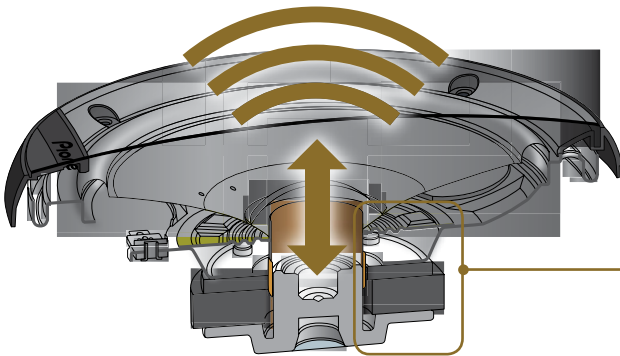

Speaker Technology

Higher-Impact Bass