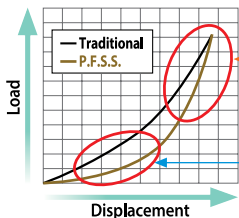

P.F.S.S Patented Technology

With exclusive material inherited from Pioneer's high-end PRS Series, this system realizes ideal sound reproduction.