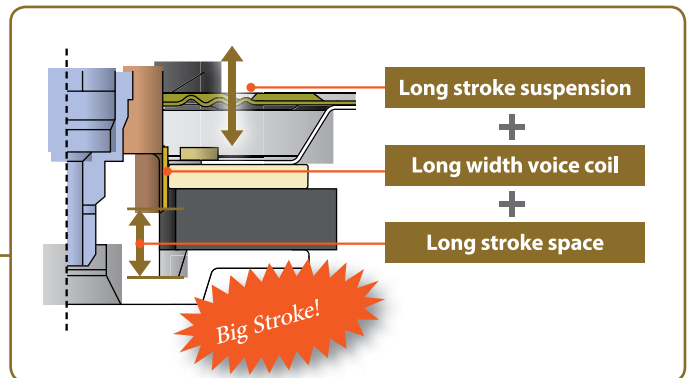

Key Selling Point

- Optimal sound reproduction features well-balanced combination of vocal and bass.
- Shallow Mounting depth and comprehensive lineup allows for wide applications.
- Long-stroke motor and suspension for high-impact bass.
- Universally appealing advanced stylish design.

Speaker Technology

Higher-Impact Bass

P.F.S.S Patented Technology

With exclusive material inherited from Pioneer's high-end PRS Series, this system realizes ideal sound reproduction.

Excessive input
(irregular situation)
Controls excessive vibration

High Durability!!
Maximizes power

Small input
(usually for listening)
Easy to move!

Low resonance frequency!!
Contributes to deep bass sound

Main Specifications

Max music power output	Nominal music power output	Frequency Response	Sensitivity	Impedance	Size	Mounting Depth	Cut-Out Dimensions
280 W	40 W	37Hz to 16kHz	90 dB	4Ω	16 cm	42mm	ø128 mm