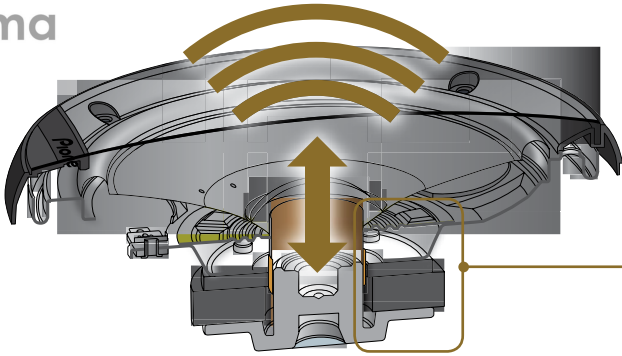

Higher-Impact Bass

Qualima