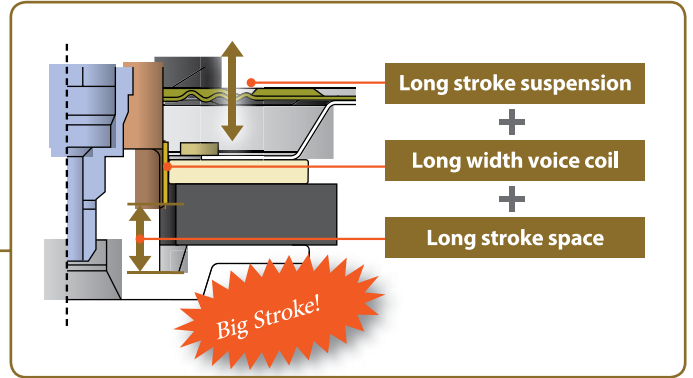

Higher-Impact Bass

Qualima