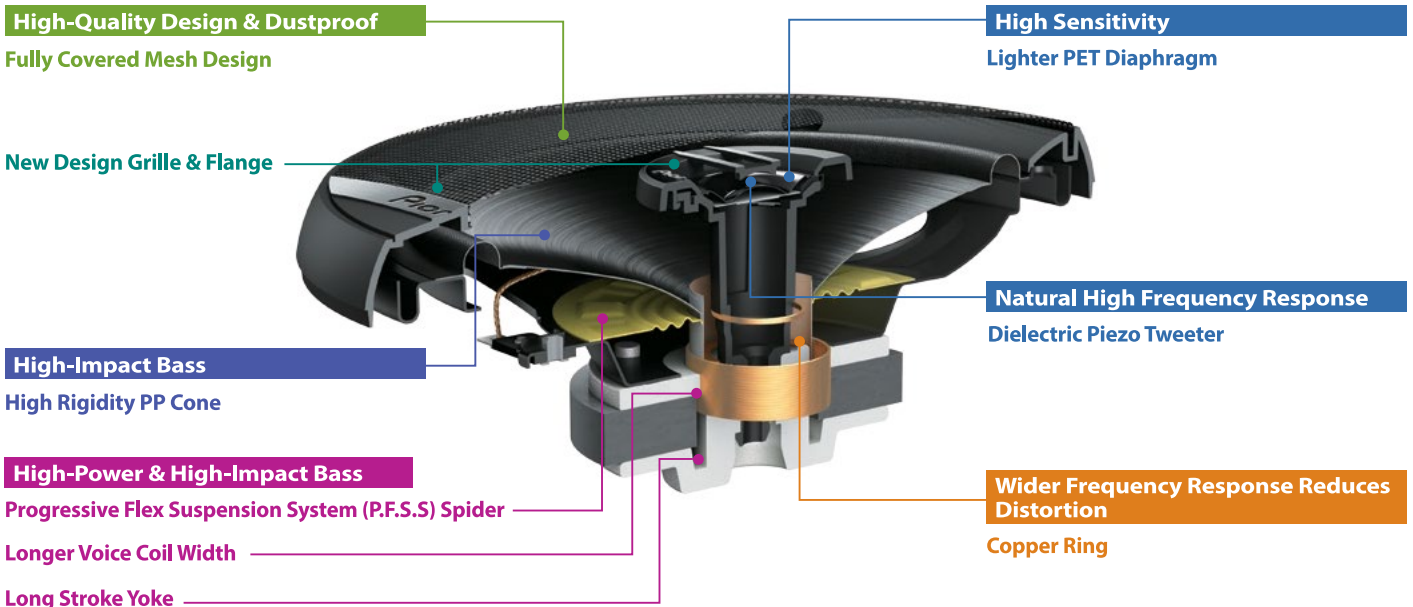

Key Selling Point

- Optimal sound reproduction features well-balanced combination of vocal and bass.
- Shallow Mounting depth and comprehensive lineup allows for wide applications.
- Long-stroke motor and suspension for high-impact bass.
- Universally appealing advanced stylish design.

Speaker Technology

Technology of a G-Series Speaker

TS-G1620F Cut View

Higher-Impact Bass

Qualima

P.F.S.S Patented Technology

With exclusive material inherited from Pioneer's high-end PRS Series, this system realizes ideal sound reproduction.

Excessive input (irregular situation) Controls excessive vibration **High Durability!!** Maximizes power

Small input (usually for listening) Easy to move! **Low resonance frequency!!** Contributes to deep bass sound

P.F.S.S Spider

Main Specifications

Max music power output	Nominal music power output	Frequency Response	Sensitivity	Impedance	Size	Mounting Depth	Cut-Out Dimensions
250 W	35 W	33Hz to 24kHz	88 dB	4Ω	13cm	44mm	∅121 mm