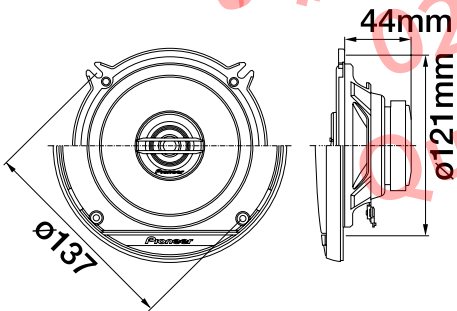

Dimension

فروشگاه اینترنتی کوالیما
021-66712845
QualimaShop.com

For more information please visit
www.pioneer-mea.com
facebook.com/PioneerMEA

Year of Release: 2017

Pioneer, Gulf Free Zone Dubai, U.A.E.
Tel: +971 4 8815756, Fax 8816414
Email: support@pioneer-uae.com
www.pioneer-mea.com

Corporate web : www.pioneer.jp