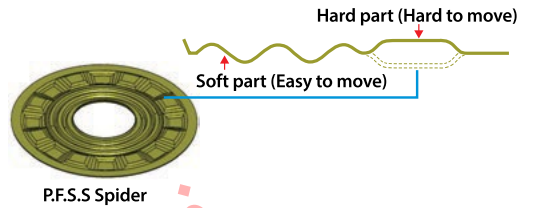

Excessive input (irregular situation) Controls excessive vibration **High Durability!!** Maximizes power

Small input (usually for listening) Easy to move! **Low resonance frequency!!** Contributes to deep bass sound

P.F.S.S Spider