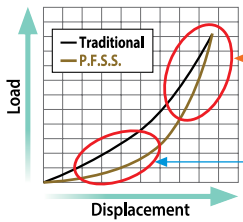

P.F.S.S Patented Technology

With exclusive material inherited from Pioneer's high-end PRS Series, this system realizes ideal sound reproduction.