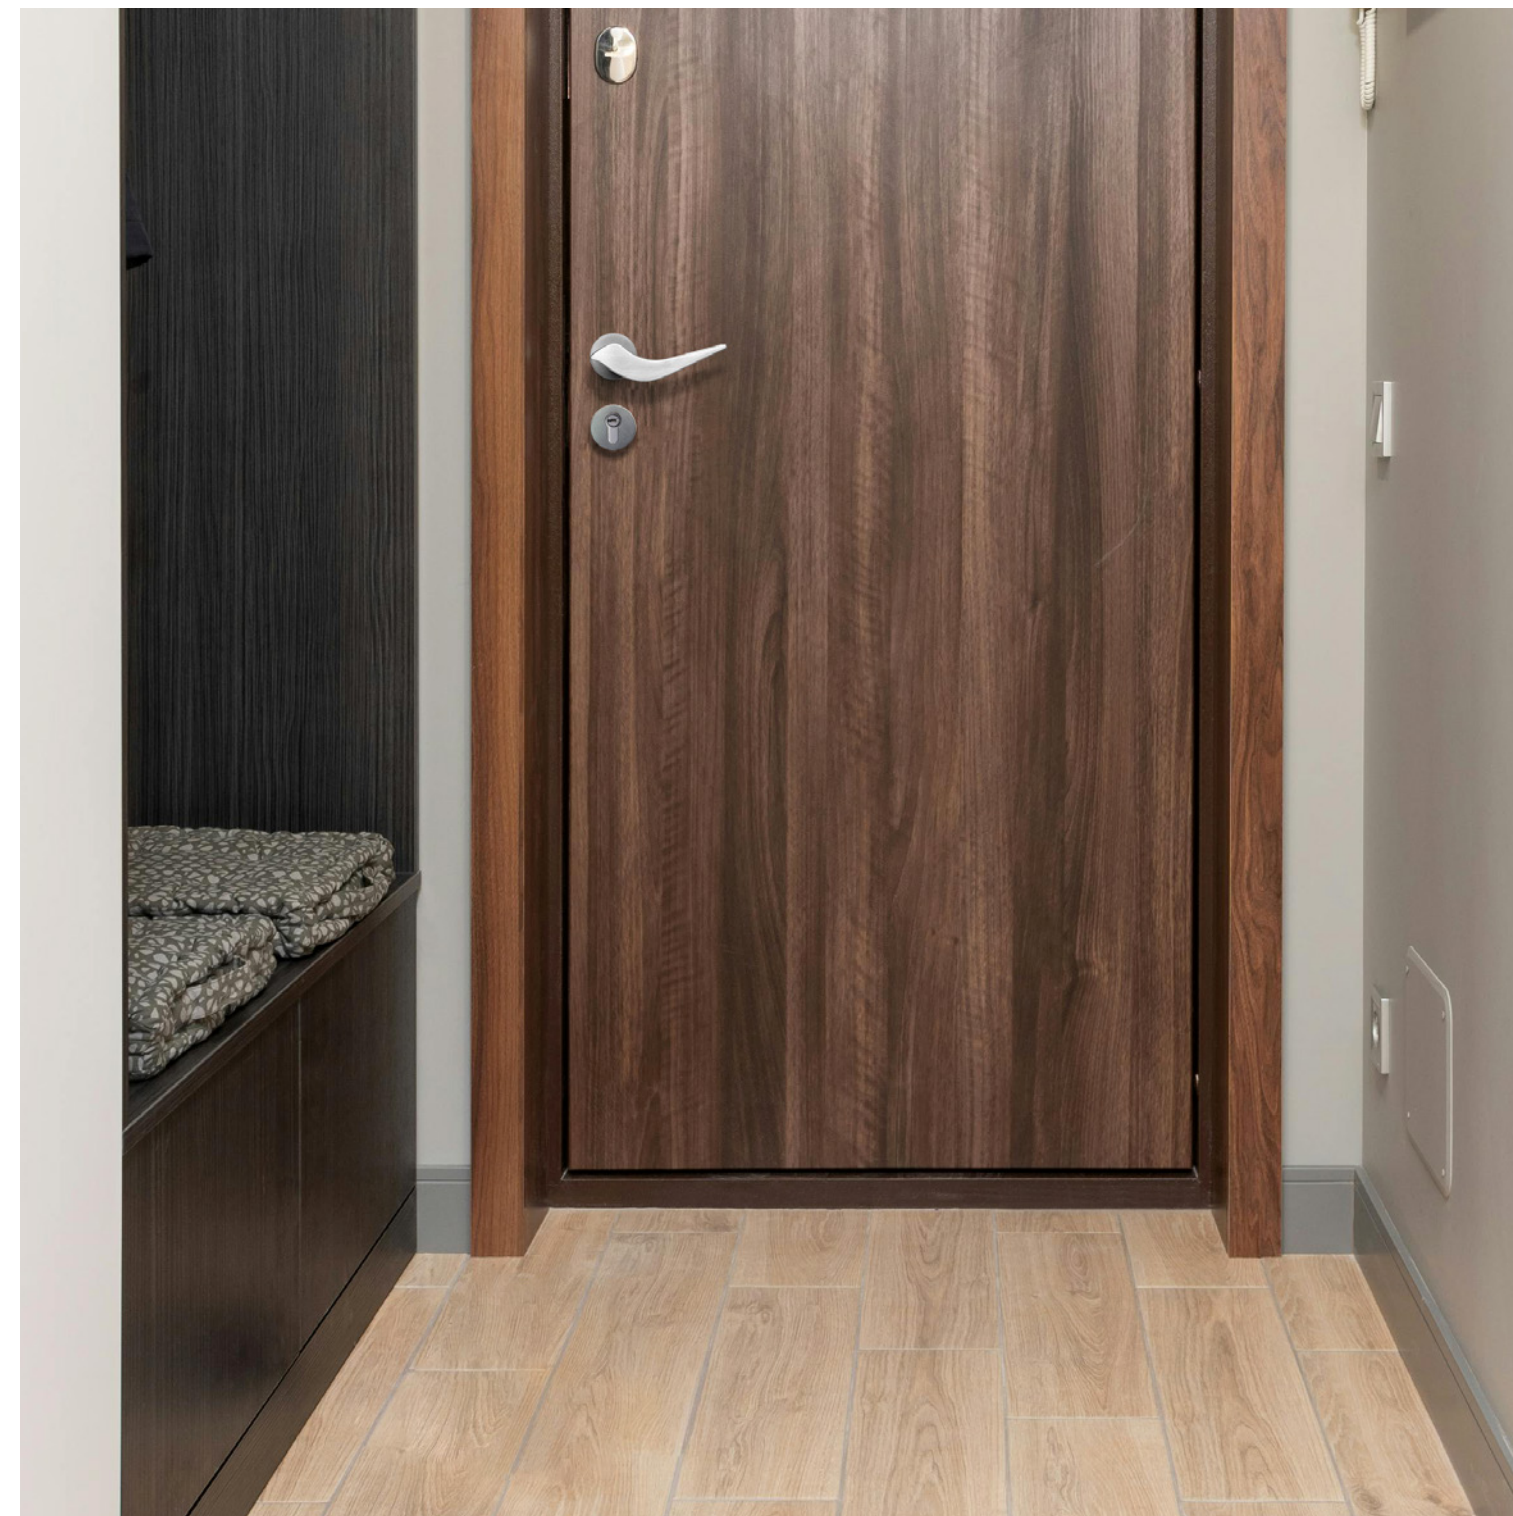

FLY

[CIRCLE ROSETTE]

Like a bird flying above the clouds.

MATERIAL: ZINC ALLOYED

SIZE:

52

COLORS:

Black - Bone - Caramel -
Champagne - Dark Gray - Light
Turquoise - Livid - Mint - Navy -
New Gray - Orange - Pink - Rose
Gold - Special Silver - White

› Each of the colors can be ordered