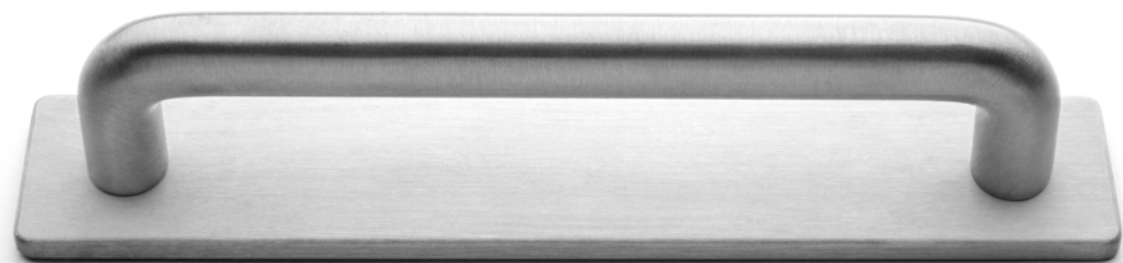

TRYST

This means an agreement to meet.

SIZES:

64 - 128 - 192

MATERIAL: ZINC ALLOYED

COLORS:

Black - Bone - Caramel - Champagne - Dark Gray - Light Turquoise - Livid - Mint - Navy - New Gray - Orange - Pink - Rose Gold - Special Silver - White

> Each color can be ordered