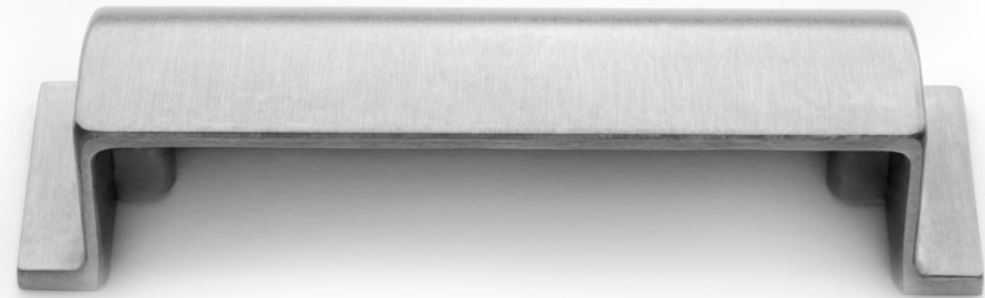

BRIDGE

This Bridge leads you directly to Heaven!

MATERIAL: ZINC ALLOYED

SIZES:

96

COLORS:

Black - Bone - Caramel - Champagne - Dark Gray - Light Turquoise - Livid - Mint - Navy - New Gray - Orange - Pink - Rose Gold - Special Silver - White

› Each color can be ordered