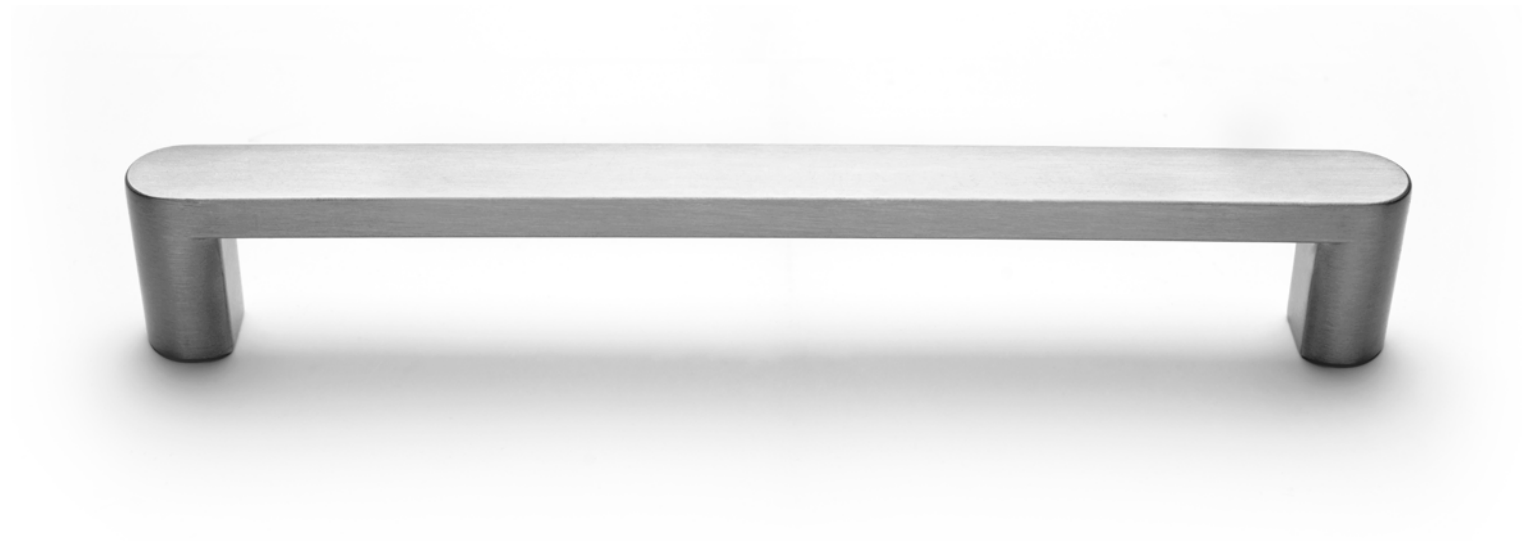

## FLAT

Lies exactly where it belongs.

SIZES:

16 - 128 - 192 - 256

MATERIAL: ZINC ALLOYED

COLORS:

Black - Bone - Caramel - Champagne - Dark Gray - Light Turquoise - Livid - Mint - Navy - New Gray - Orange - Pink - Rose Gold - Special Silver - White