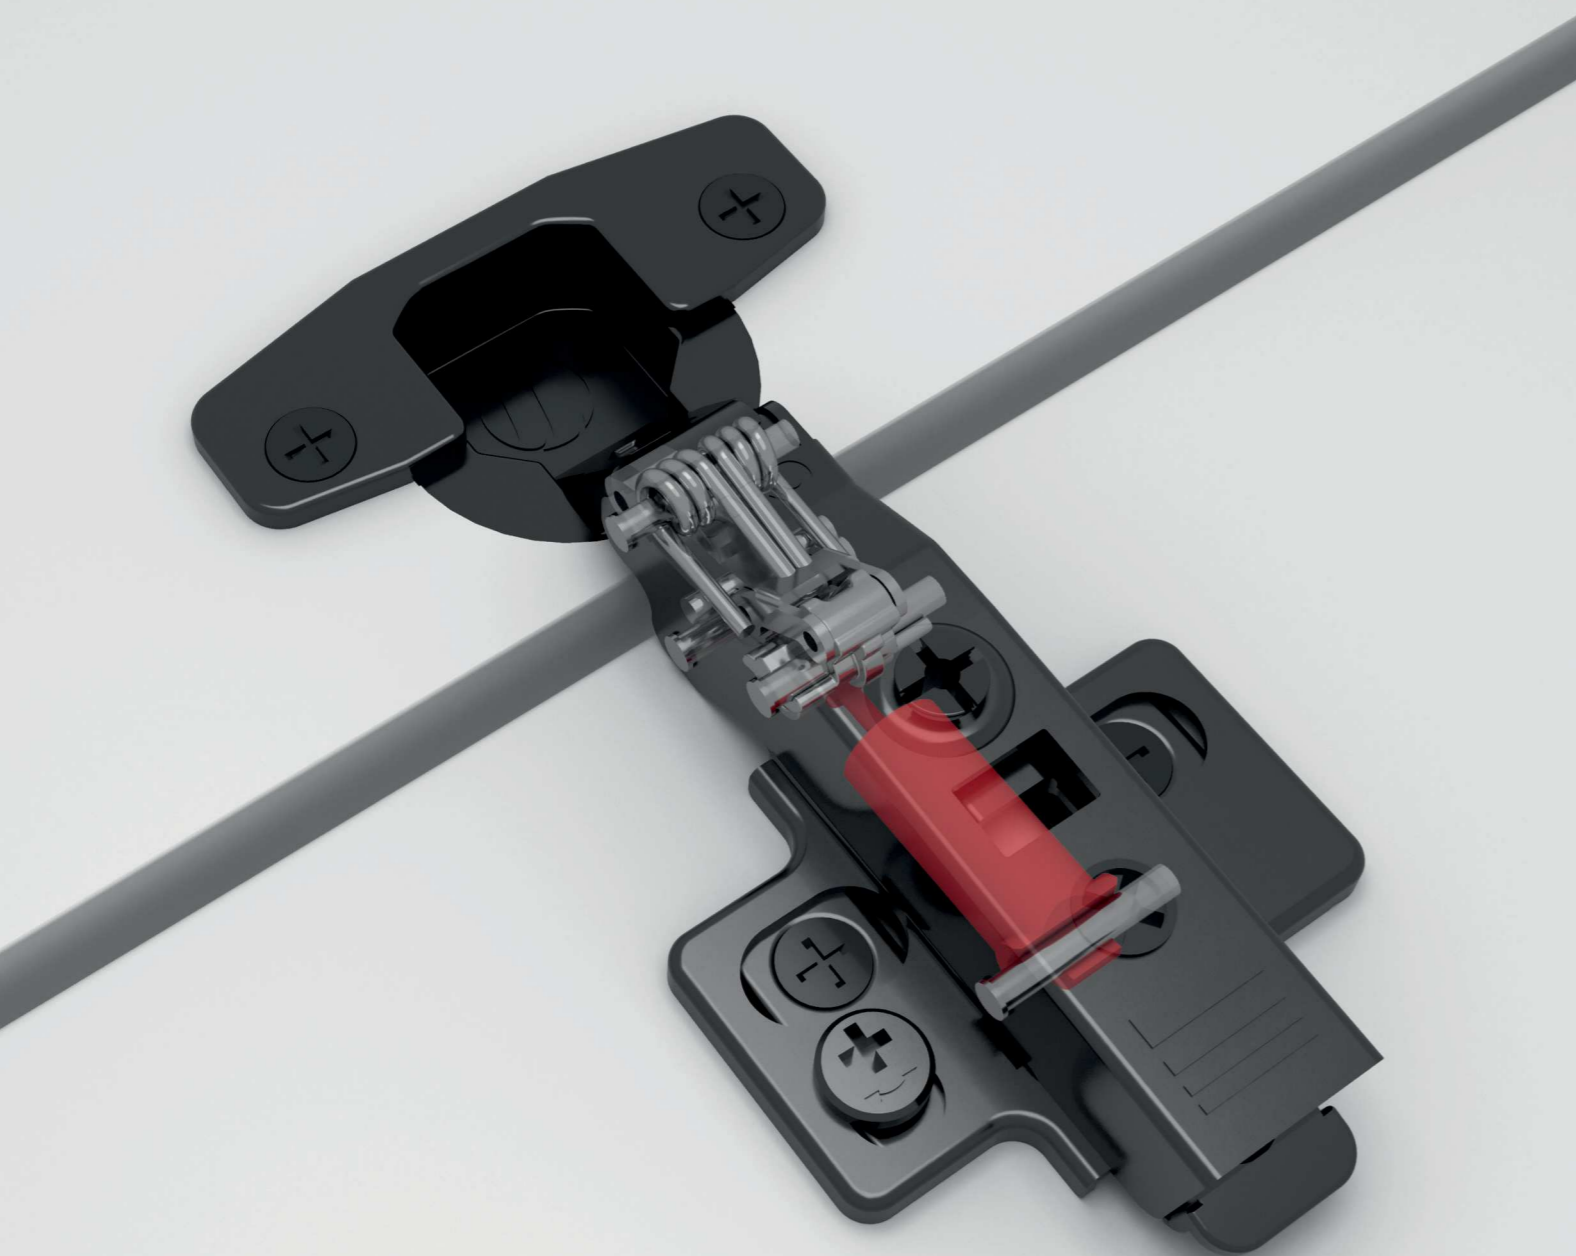

CABINET HINGE

TWO WAY-3D

HC-007-3D 010308018

High Precise Adjustment System (HPA)

HC-007 010303004

Medium Precise Adjustment System (MPA)

Specification :

- Full overlay
- Soft Closing in all angles
- Opening angle : 100 degree
- Depth of hinge cup : 11.3 mm
- Diameter of hinge cup : 35 mm
- Door Thickness : 14 ~ 23 mm
- Width adjustment : 4 mm
- Depth adjustment : 4 mm
- Replaceable buffer

SARO®

SARO GLOBAL®