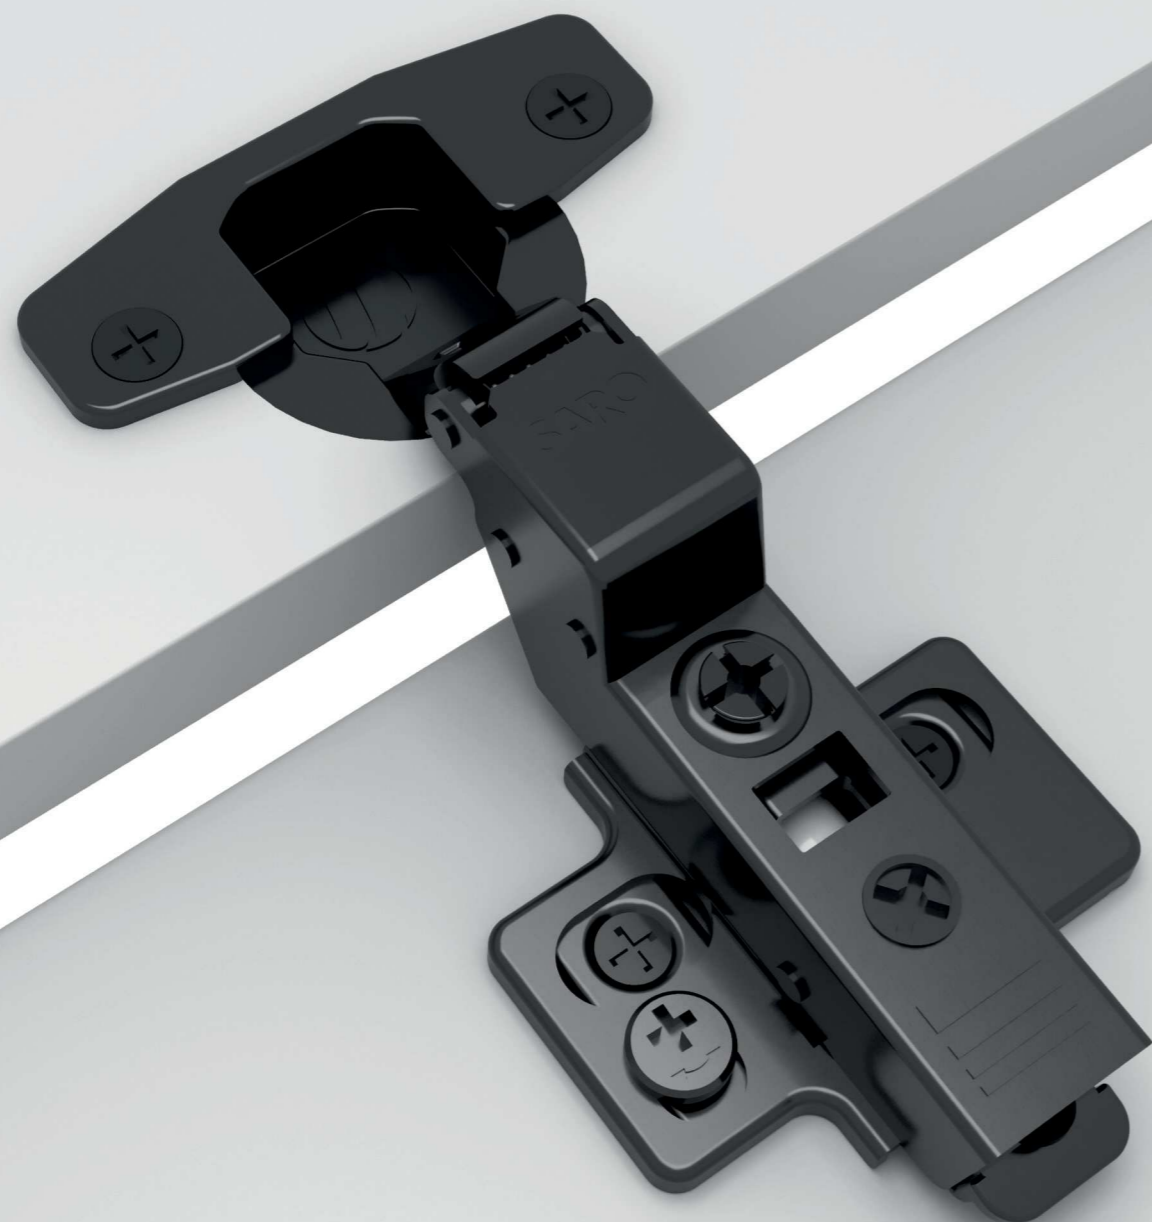

CABINET HINGE INSET-3D

HC-007-17-3D 010308019

High Precise Adjustment System (HPA)