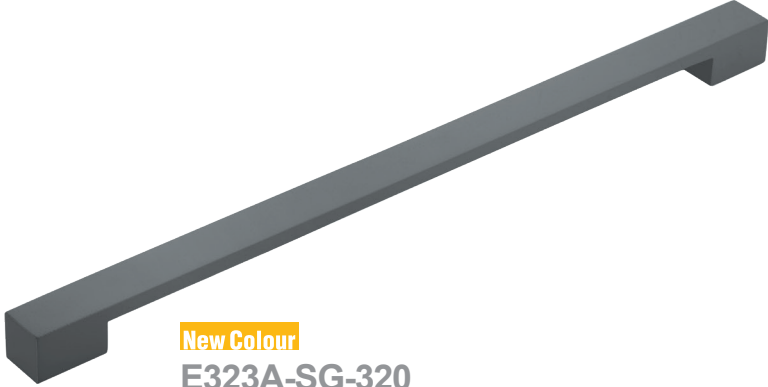

# Entrance Handle E700A

Also available in other finishing.

**New Colour**  
**E7SG0A**  
Slate Gray

**E7C0A**  
Cream

**E7G0A**  
Gray

**E700A**  
Olive

**E720A**  
Pearl

**E760A**  
Satin Aluminium