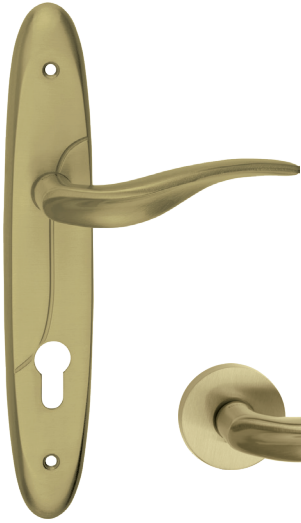

# E5100A

Also available in key type, WC type, or knob and lever combination for entrance.

# E5100AR

Also available in other finishing.

**New Colour**  
**E51SG2AR**  
Slate Gray

**E51C2A**  
Cream

**E51C2AR**  
Cream

**E51G2A**  
Gray

**E51G2AR**  
Gray

**E5102A**  
Olive