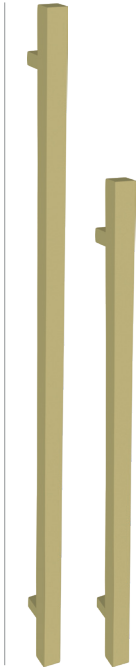

# E5800AR

Also available in other finishing.

**New Colour**

**E58SG2AR**  
Slate Gray

**E58C2A**  
Cream

**E58C2AR**  
Cream

**E58G2A**  
Gray

**E58G2AR**  
Gray

**E684L1A**  
Black

**E684LA**  
Black

**E6C4L1A**  
Cream

**E6C4LA**  
Cream

**E6G4L1A**  
Gray

**E6G4LA**  
Gray

**New Colour**

**E7SG4L1A**

Slate Gray

**New Colour**

**E7SG4LA**

Slate Gray

# Pull Handle E700L1A E700LA

Also available in other finishing.

**E704L1A**  
Olive

**E704LA**  
Olive

**E724L1A**  
Pearl

**E724LA**  
Pearl

**E764L1A**  
Satin Aluminium

**E764LA**  
Satin Aluminium