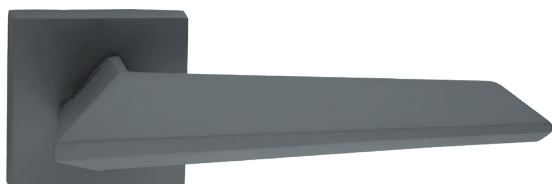

E1600AR

Also available in other finishing.

New Colour

E16SG2AR

Slate Gray