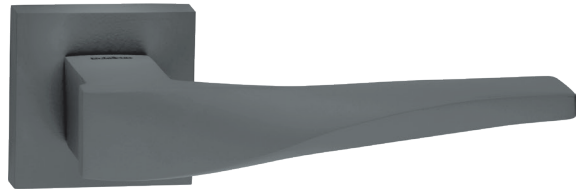

New Colour
E17SG2AR
Slate Gray

E1700A

Also available in key type, WC type, or knob and lever combination for entrance.

E1700AR

Also available in other finishing.