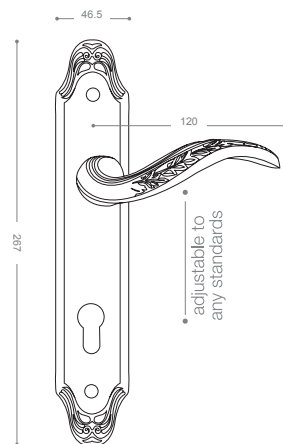

5302R
Olive

Classic

5400

Also available in key type, WC type, or knob and lever combination for entrance.