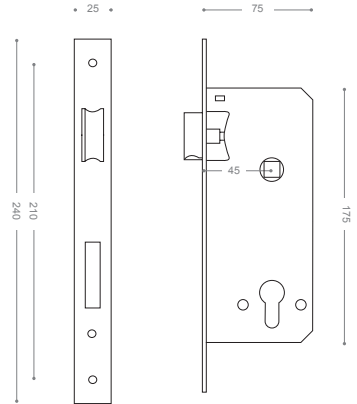

ML452-1
Satin Nickel

ML453-1
Chrome

ML458M-1
Matt Black Chrome

ML450-1
Olive

ML455-2

Gold

Mortice Lock

Available Backset: From 45 to 100 mm