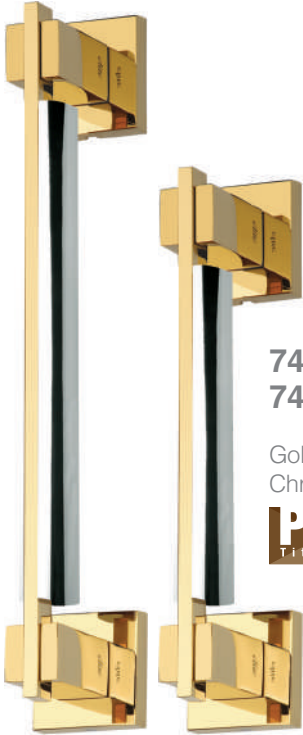

7134L
Chrome

7104L
Olive

7374L1B+
7374LB+

Gold -Titanium Coating (PVD), Chrome

elite™

Pull Handle 7300L

Also available in other finishing.

7314L1
7324L

Satin Brass
Polished Brass

7324L1
7324L

Satin nickel, Chrome

7364L1
7364L

Satin Chrome, Chrome

7354L1B+
7354LB+

Gold -Titanium Coating (PVD)

7394L1
7394L

Matt nickel, Chrome

7474L1B+
7474LB+

Gold -Titanium Coating (PVD),
Chrome

elite™

Pull Handle 7400L

Also available in other finishing.

7414L1
7414L
Satin Brass
Polish Brass

7424L1
7424L
Satin Nickel, Chrome