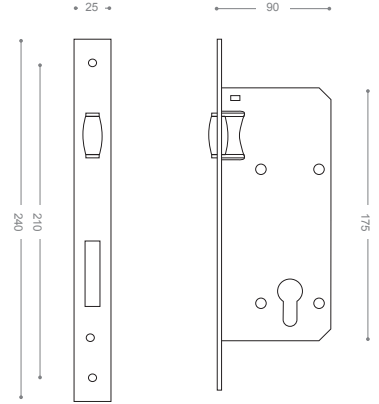

Mortice Lock

Available Backset: From 50 to 100 mm