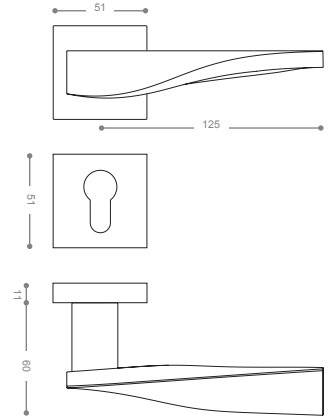

Also available in key type, WC type, or knob and lever combination for entrance.

NEW
Design

E1722A
Pearl

E1762A
Satin Aluminium

New Colour
E17C2A
Cream

New Colour
E17G2A
Gray

E1702AR

Olive