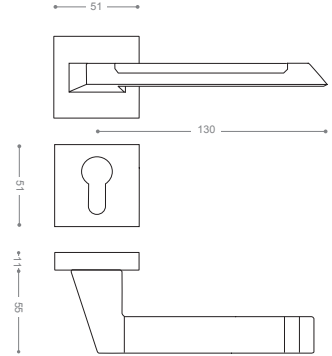

3500R

Also available in other finishing.

Black&White

3522R

Satin Nickel, Chrome

3532RB+

Chrome,
Gold -Titanium Coating (PVD)

3562R

Satin Chrome, Chrome