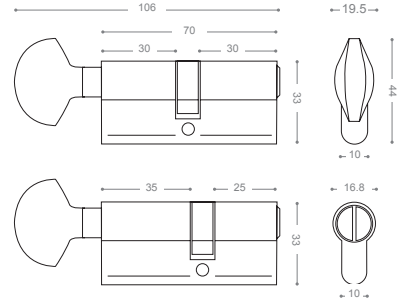

753B+
753GB+

Gold -Titanium Coating (PVD)

Cylinder

Also available in other finishing.