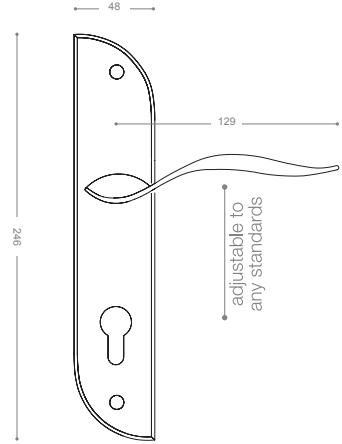

4300

Also available in key type, WC type, or knob and lever combination for entrance.

Rose Gold

Satin Gold