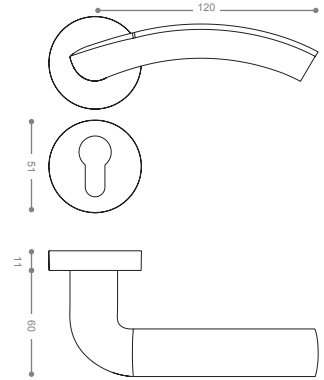

E1500AR

Also available in other finishing.

NEW
Design

Pearl

Satin Aluminium

New Colour

Cream

New Colour

Gray