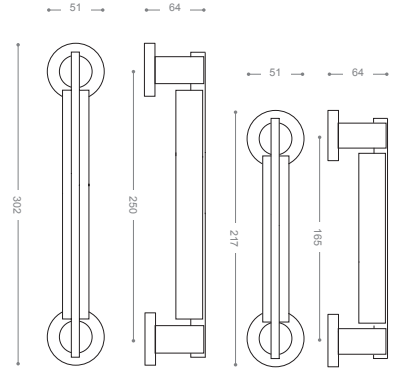

7134L
Chrome

7104L
Olive

7374L1B+
7374LB+

Gold -Titanium Coating (PVD), Chrome

elite™

Pull Handle 7300L

Also available in other finishing.

7314L1
7324L