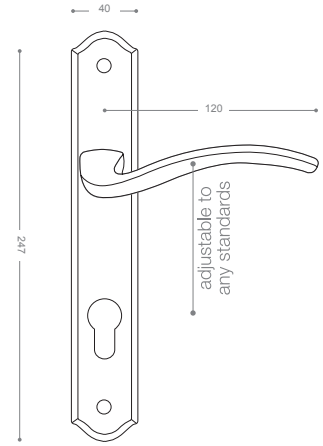

4600

Also available in key type, WC type, or knob and lever combination for entrance.