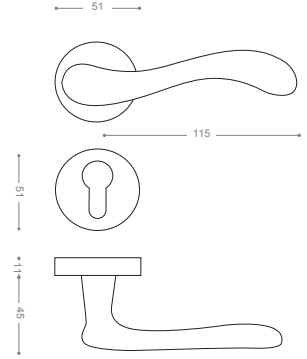

2852B+

Gold -Titanium Coating (PVD)

2800

Also available in key type, WC type, or knob and lever combination for entrance.

2852RB+

Gold -Titanium Coating (PVD)

2800R

Also available in other finishing.