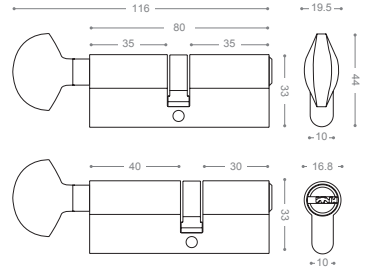

854CB+
854CGB+

Gold -Titanium Coating (PVD)

elite™
Cylinder

Also available in other finishing.

New Product