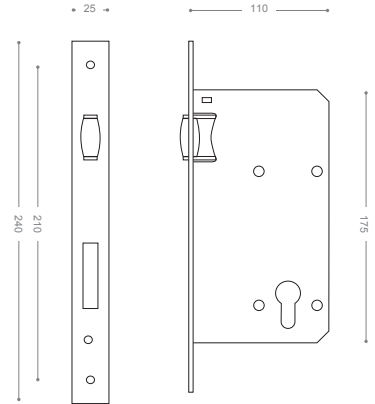

Mortice Lock

Available Backset: From 50 to 100 mm