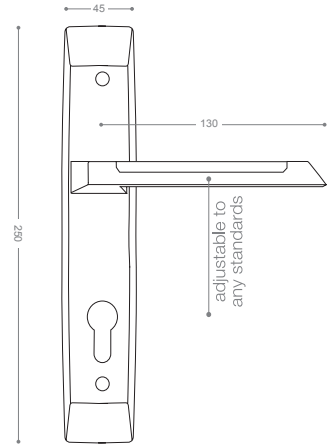

3500

Also available in key type, WC type, or knob and lever combination for entrance.