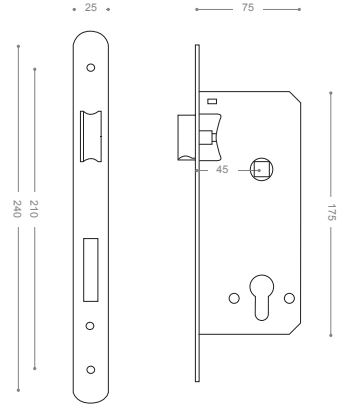

ML452-2
Satin Nickel

ML453-2
Chrome

ML458M-2
Matt Black Chrome

ML450-2
Olive

ML4550-2

Gold

Mortice Lock

Available Backset: Only 45 and 50 mm