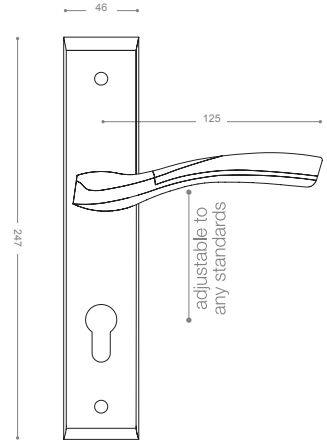

4500

Also available in key type, WC type, or knob and lever combination for entrance.