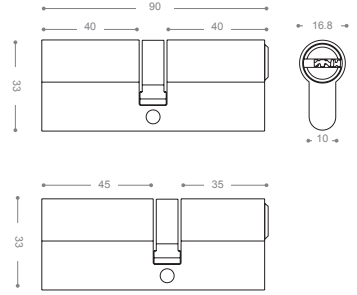

950CB+
950CGB+

Gold -Titanium Coating (PVD)

elite™
Cylinder
Also available in other finishing.

920C
920CG
Satin Nickel

930C
930CG
Chrome

900C
900CG
Olive