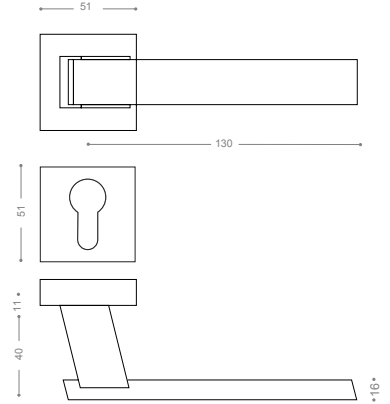

elite®
7900R

Also available in other finishing.

Rose Gold
Black&White