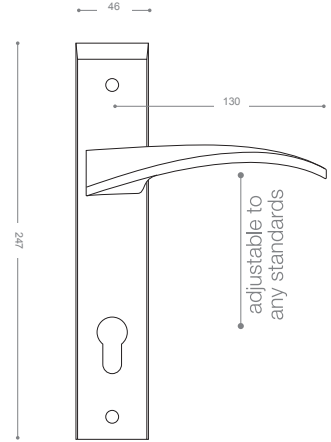

5200

Also available in key type, WC type, or knob and lever combination for entrance.

Rose Gold

Satin Gold