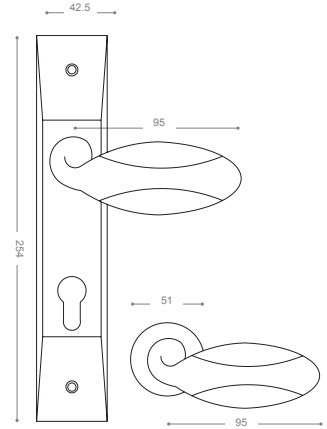

Knob

Also available in other finishing.