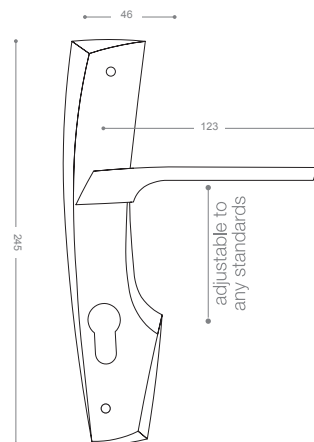

4002R
Olive

4200

Also available in key type, WC type, or knob and lever combination for entrance.

Rose Gold

Satin Gold