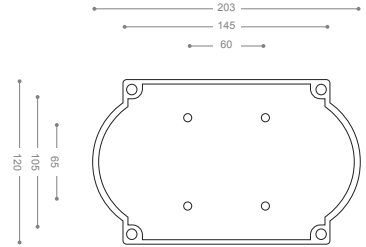

B20 - N42 - N22

Satin Nickel

Plate

Also available in other finishing.

Rose Gold

Satin Gold

Black&White