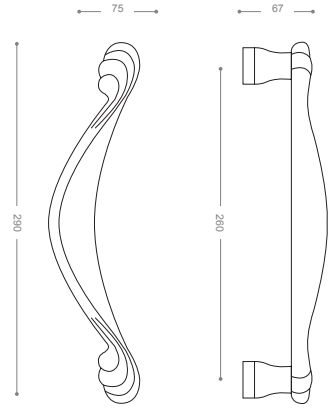

elite™ Classic

Pull Handle 6900L

Also available in other finishing.

Black&White