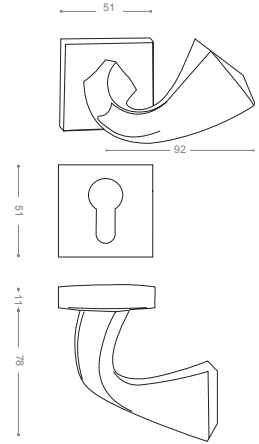

Knob

Also available in other finishing.