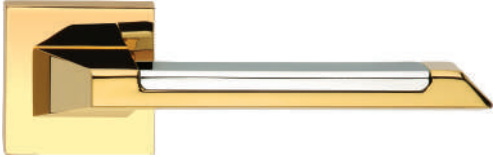

3572RB+

Gold -Titanium Coating (PVD), Chrome