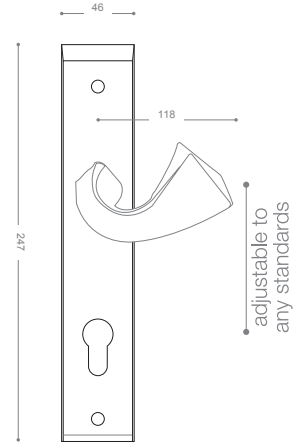

Knob

Also available in other finishing.