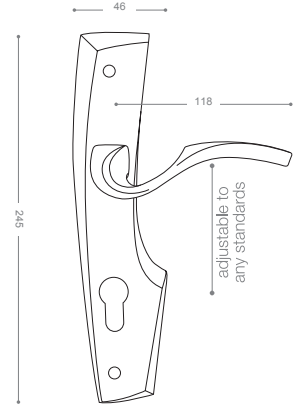

5000S

Also available in key type, WC type, or knob and lever combination for entrance.

Rose Gold

Satin Gold