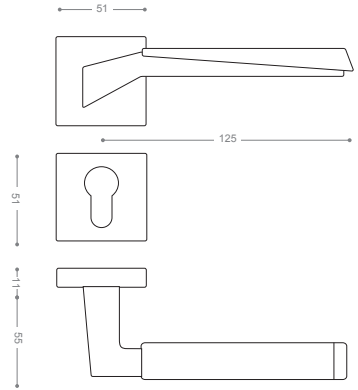

elite™
3900R

Also available in other finishing.

Black&White

3922R

Satin Nickel, Chrome

3932RB+

Chrome,
Gold -Titanium Coating (PVD)

3902R

Olive