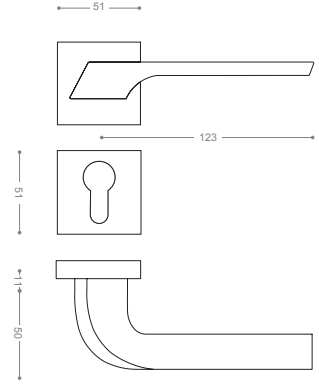

elite™
4200R

Also available in other finishing.

Rose Gold

Satin Gold

Black&White