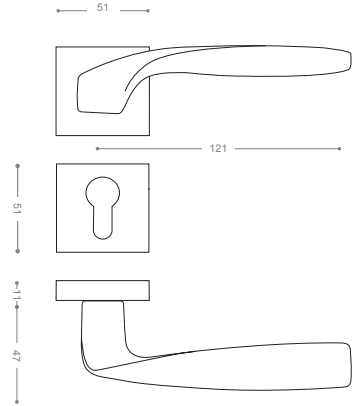

Gold -Titanium Coating (PVD)

6700

Also available in key type, WC type, or knob and lever combination for entrance.

Rose Gold
Satin Gold

6752RB+

Gold -Titanium Coating (PVD)

elite™
6700R

Also available in other finishing.