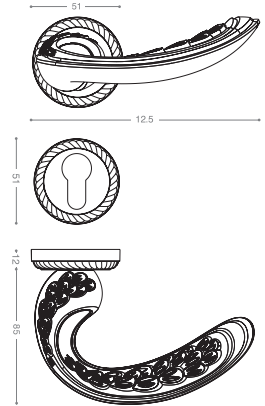

elite™ *Classic*
8200R

Also available in other finishing.

Black&White