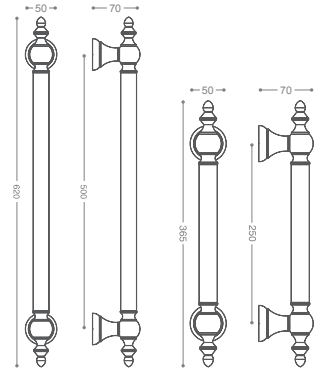

9814L1MB
9814LMB

Matt Bronze

elite™ *Classic*

Pull Handle 9800L

Also available in other finishing.

9954L1B+
9954LB+

Gold -Titanium Coating (PVD)

elite™ *Classic*