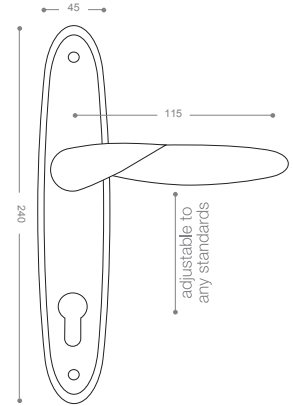

Gold -Titanium Coating (PVD)

2400R

Also available in other finishing.

2432R
Chrome

2492R
Matt Nickel

2402R
Olive

2572B+

Gold -Titanium Coating (PVD), Chrome