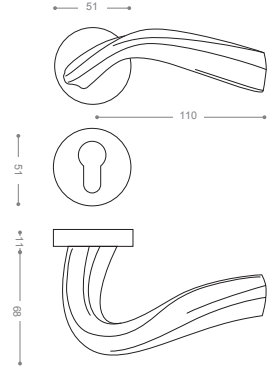

elite™
4800R

Also available in other finishing.

Rose Gold

Satin Gold

Black&White