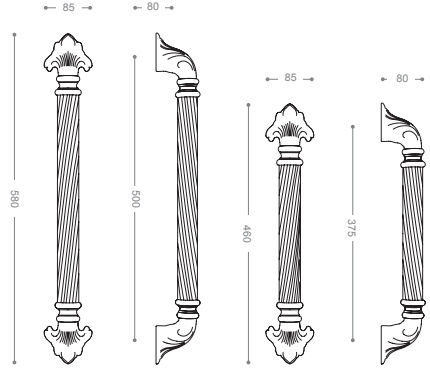

7464L1
7464L
Satin Chrome, Chrome

7454L1B+
7454LB+
Gold -Titanium Coating(PVD)

7494L1
7494L
Matt Nickel, Chrome

9454L1B+
9454LB+

Gold -Titanium Coating (PVD)

elite™ *Classic*

Pull Handle 9400L

Also available in other finishing.