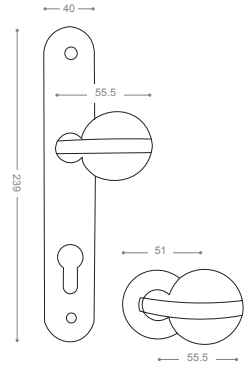

Knob

Also available in other finishing.