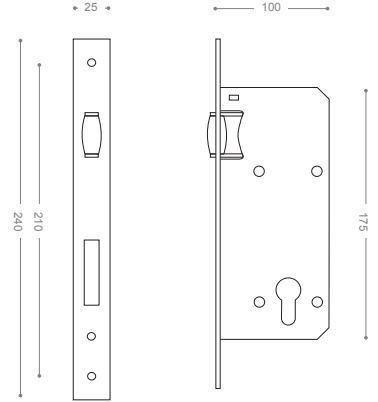

Gold

Mortice Lock

Available Backset: From 45 to 100 mm

ML702
Satin Nickel

ML703
Chrome

ML700
Olive

ML705G

Gold