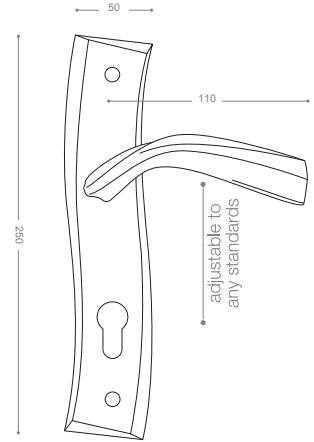

4800

Also available in key type, WC type, or knob and lever combination for entrance.

Rose Gold

Satin Gold