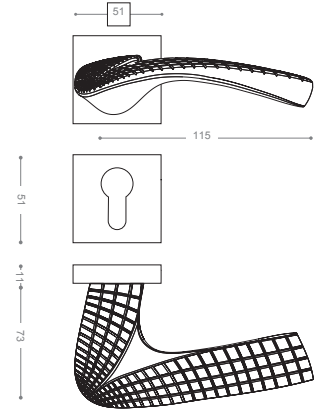

elite™
6100R

Also available in other finishing.

Black&White