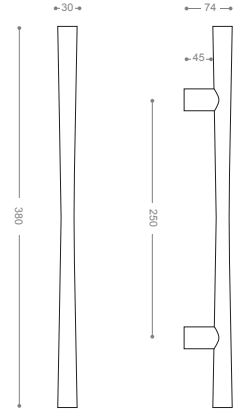

7004L
Olive

7154LB+

Gold -Titanium Coating (PVD)

elite™

Pull Handle 7100L

Also available in other finishing.

Rose Gold
Satin Gold