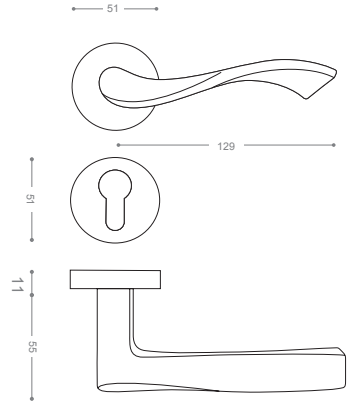

E4100AR

Also available in other finishing.

E4122AR

Pearl

Satin Aluminium

New Colour

Cream

New Colour

Gray