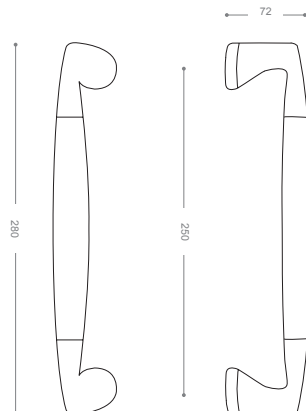

elite™

Pull Handle 5500L

Also available in other finishing.

5514L

Polished Brass,
Satin Brass

5524L

Satin Nickel, Chrome

5564L

Satin Chrome, Chrome

5574LB+

Gold -Titanium Coating (PVD),
Chrome