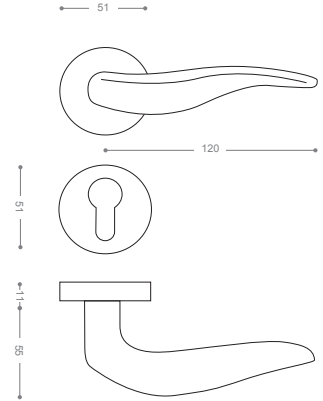

E5100AR

Also available in other finishing.

Pearl

Satin Aluminium

New Colour

Cream

New Colour

Gray