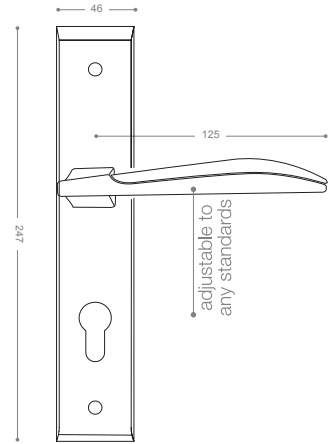

3852B+

Gold -Titanium Coating (PVD)

3800

Also available in key type, WC type, or knob and lever combination for entrance.

3822

Satin Nickel, Chrome

3872B+

Gold -Titanium Coating (PVD),
Chrome