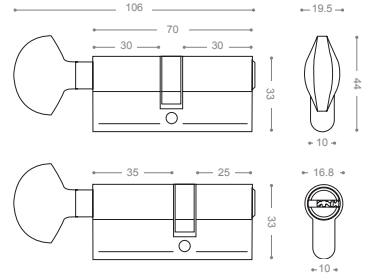

754CB+
754CGB+

Gold -Titanium Coating (PVD)

elite™
Cylinder

Also available in other finishing.

New Product