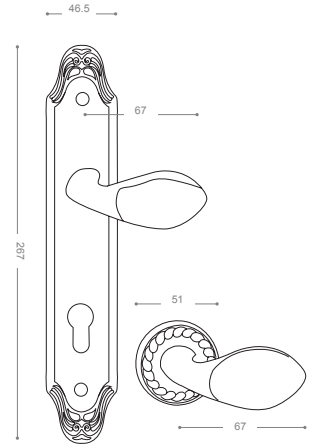

Classic

Knob

Also available in other finishing.