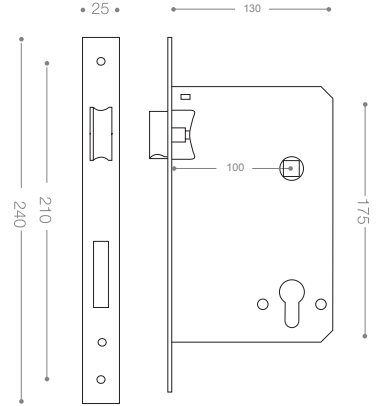

Available Backset: From 50 to 100 mm

ML902G
Satin Nickel

ML903G
Chrome

ML900G
Olive

ML1005

Gold

Mortice Lock

Available Backset: From 45 to 100 mm