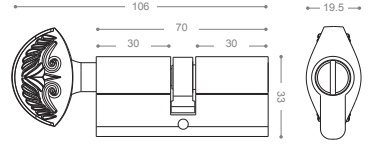

753C2B+

Gold -Titanium Coating (PVD)

elite™ *Classic* Cylinder

Also available in other finishing.

Black&White