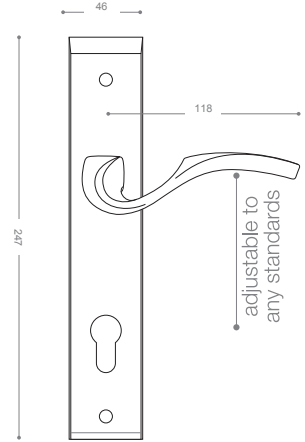

4802R
Olive

5000

Also available in key type, WC type, or knob and lever combination for entrance.

Rose Gold

Satin Gold