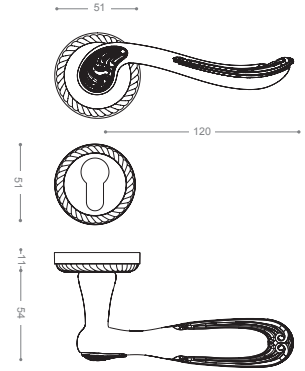

elite™ *Classic*
5300R

Also available in other finishing.

Black&White