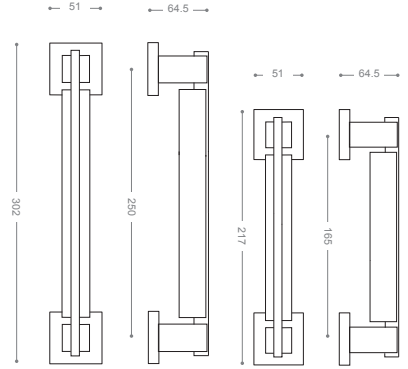

elite™

Pull Handle 7400L

Also available in other finishing.