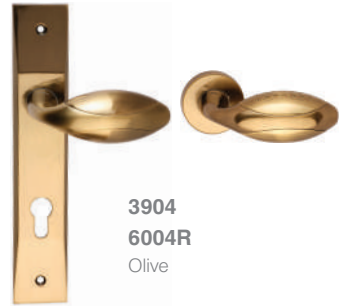

5004
Olive

5054RB+

Gold -Titanium Coating (PVD)

Knob

Also available in other finishing.

4824R
Satin Nickel

5024R
Satin Nickel

5034R
Chrome

5354B+
5354RB+

Gold -Titanium Coating (PVD)

Classic

Knob

Also available in other finishing.

5324
Satin Nickel

5364
Satin chrome

5304
Olive

3974B+
6074RB+

Gold -Titanium Coating (PVD), Chrome

Knob

Also available in other finishing.

Window Handle 1400

1475B+

Gold -Titanium Coating (PVD),
Chrome

1495