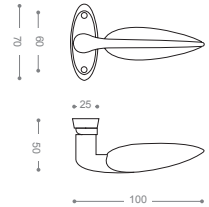

1895

Matt Nickel

Window Handle U1800

Also available in other finishing.