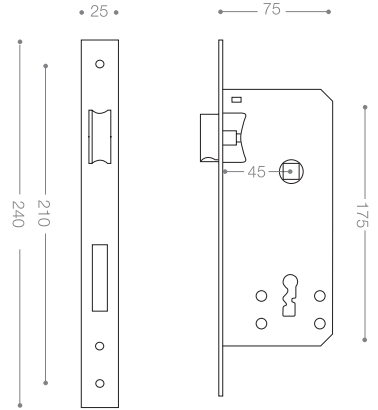

SB-90

Rimlock

DH-50B+

Door Hinge

ML455-1

Gold

Mortice Lock

Available Backset: Only 45 mm