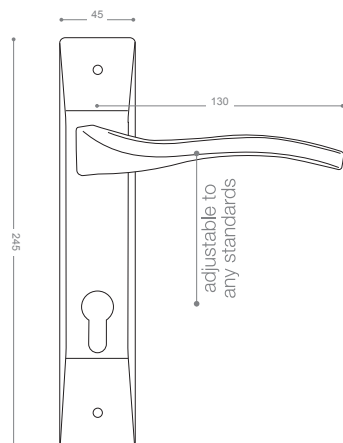

4000

Also available in key type, WC type, or knob and lever combination for entrance.

Rose Gold
Satin Gold