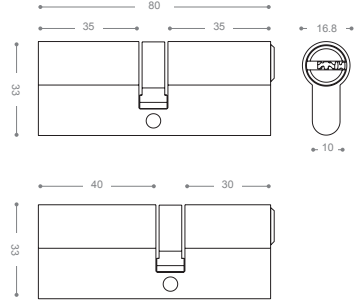

850CB+
850CGB+

Gold -Titanium Coating (PVD)

elite™
Cylinder
Also available in other finishing.

820C
820CG
Satin Nickel

830C
830CG
Chrome

800C
800CG
Olive