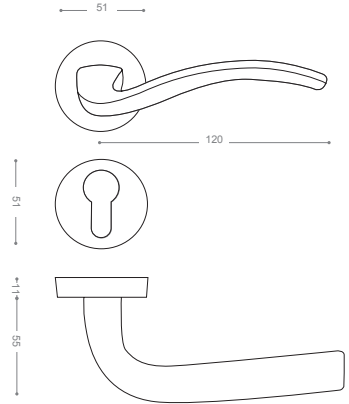

elite™
4600R

Also available in other finishing.