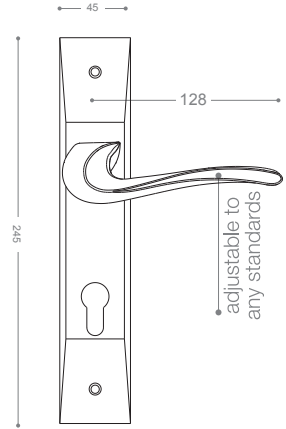

6200

Also available in key type, WC type, or knob and lever combination for entrance.

Rose Gold

Satin Gold