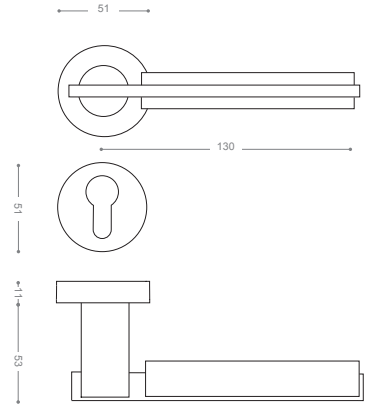

elite™
7300R

Also available in other finishing.

7312R

Satin Brass, Polished Brass

7322R

Satin Nickel, Chrome

7332RB+

Chrome,
Gold -Titanium Coating (PVD)

7352RB+

Gold -Titanium Coating (PVD)

7362R

Satin Chrome, Chrome

7392R

Matt Nickel, Chrome