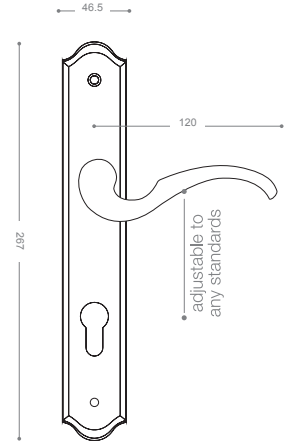

7800

Also available in key type, WC type, or knob and lever combination for entrance.