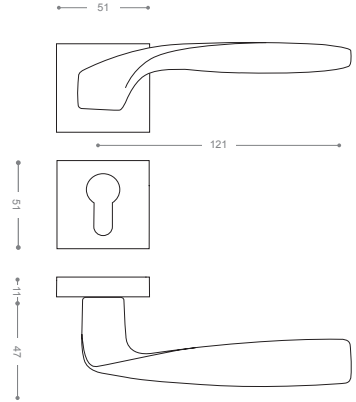

E6700AR

Also available in other finishing.

E6722AR

Pearl

E6762AR

Satin Aluminium

New Colour

E67C2AR

Cream

New Colour

Gray