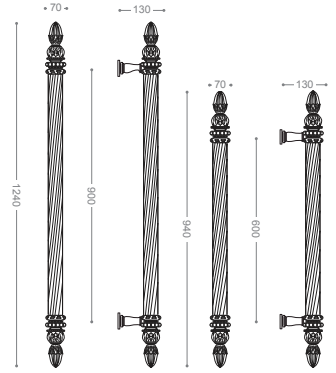

elite™ *Classic*

Pull Handle 9800L

Also available in other finishing.