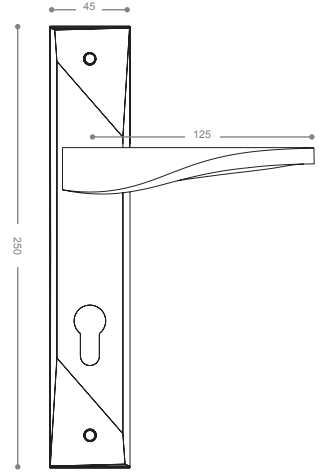

E1700A

Also available in key type, WC type, or knob and lever combination for entrance.

NEW
Design