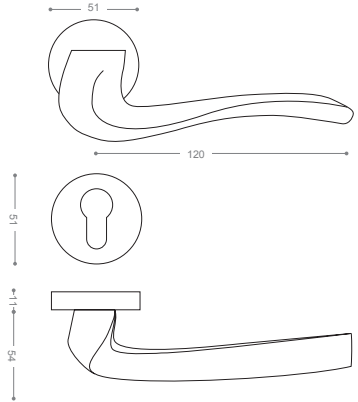

elite™
6200R

Also available in other finishing.

Rose Gold

Satin Gold

Black&White