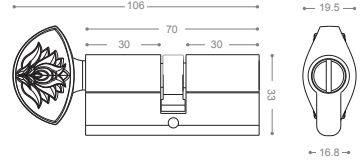

753C1B+

Gold -Titanium Coating (PVD)

elite™ *Classic*
Cylinder

Also available in other finishing.

Black&White