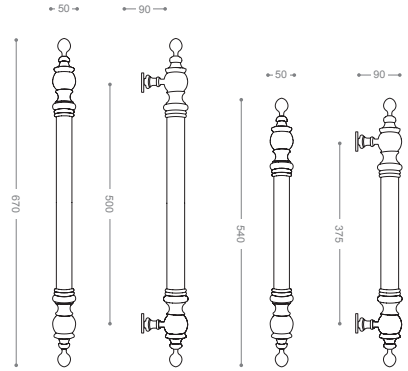

Also available in other finishing.

Black&White

9504L1
Olive

9504L
Olive

9654L1B+
9654LB+

Gold -Titanium Coating (PVD)

elite™ *Classic*

Pull Handle 9600L