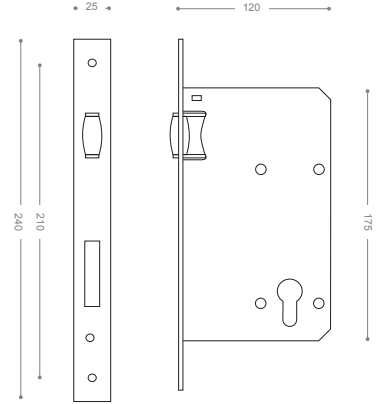

Mortice Lock

Available Backset: From 45 to 100 mm

ML902
Satin Nickel

ML903
Chrome

ML900
Olive

ML905G

Gold

Mortice Lock