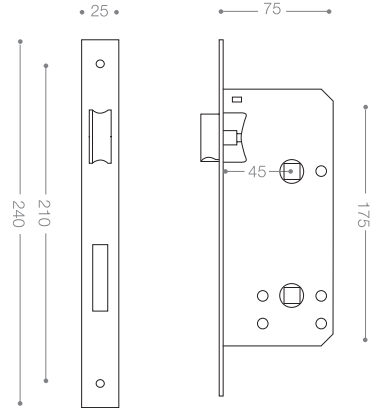

ML4520-2
Satin Nickel

ML4530-2
Chrome

ML4500-2
Olive

ML455-3

Gold

Mortice Lock

Available Backset: Only 45 mm

ML452-3
Satin Nickel