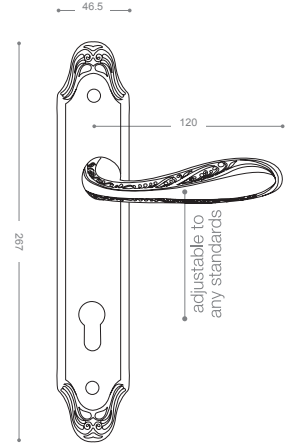

5402R
Olive

Classic

5700

Also available in key type, WC type, or knob and lever combination for entrance.