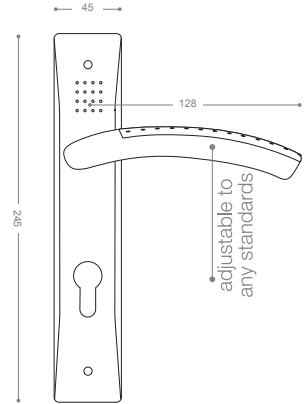

5922R
Satin Nickel

5932R
Chrome

5902R
Olive

6072B+

Gold -Titanium Coating (PVD), Chrome

6000

Also available in key type, WC type, or knob and lever combination for entrance.

6022