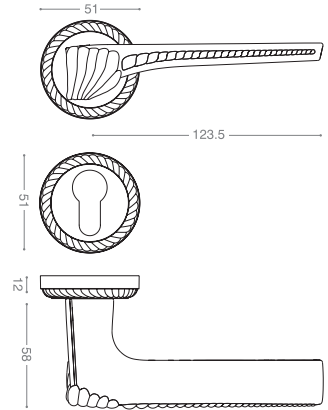

elite™ *Classic*
7600R

Also available in other finishing.

Black&White