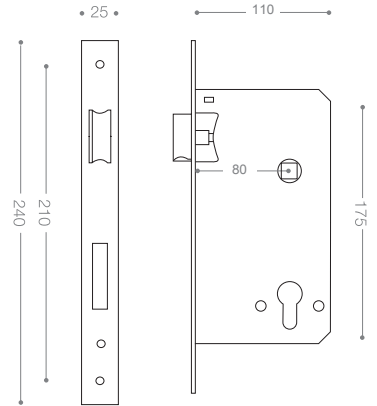

Mortice Lock

Available Backset: From 50 to 100 mm

ML702G
Satin Nickel

ML703G
Chrome

ML700G
Olive

ML805

Gold

Mortice Lock