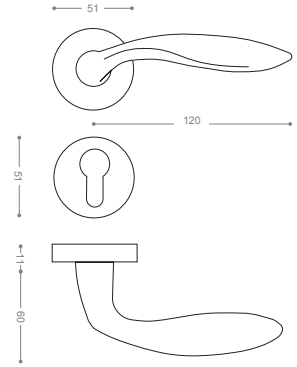

2400R

Also available in other finishing.