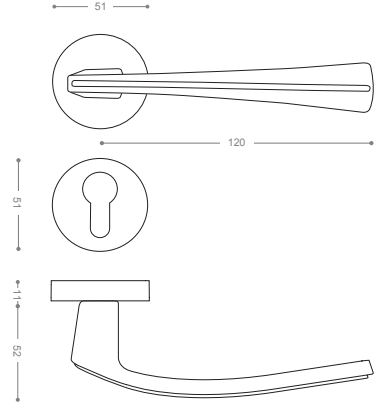

elite™
6400R

Also available in other finishing.

Black&White

Satin Brass, Polished Brass

Satin Nickel, Chrome

Chrome,
Gold -Titanium Coating (PVD)

Gold -Titanium Coating (PVD)

Satin Chrome, Chrome

Matt Nickel, Chrome