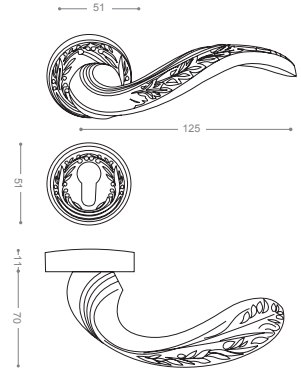

elite™ *Classic*
5400R

Also available in other finishing.

Black&White