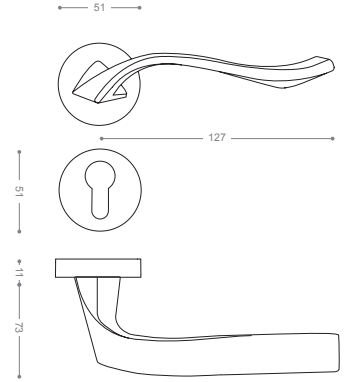

3700R

Also available in other finishing.

Rose Gold

Satin Gold