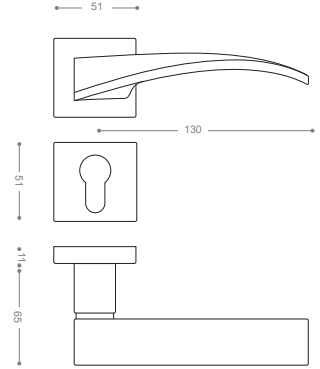

elite™
5200R

Also available in other finishing.

Rose Gold

Satin Gold

Black&White