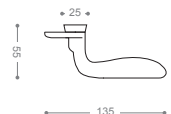

Also available in other finishing.