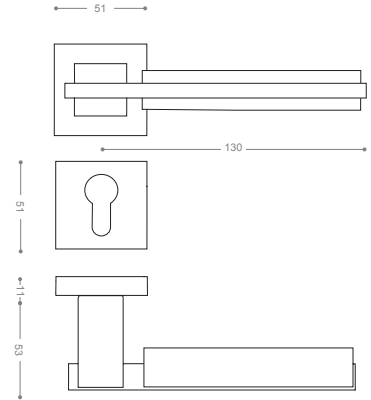

elite™
7400R

Also available in other finishing.

7412R

Satin Brass,
Polished Brass

7422R

Satin Nickel, Chrome

7432RB+

Chrome,
Gold -Titanium (PVD)

7452RB+

Gold -Titanium Coating (PVD)

7462R

Satin Chrome, Chrome

7492R

Matt Nickel, Chrome