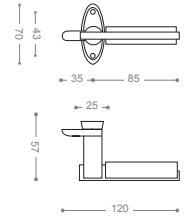

U7325

Satin Nickel, Chrome

Also available in other finishing.

Window Handle 7400