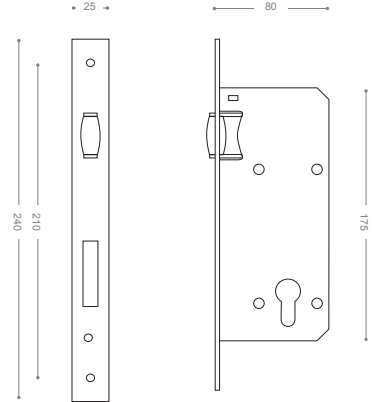

Mortice Lock

Available Backset: From 50 to 100 mm