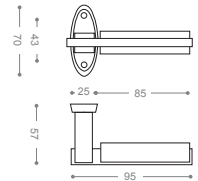

7425

Satin Nickel, Chrome

Also available in other finishing.

Window Handle SN

Also available in other finishing.