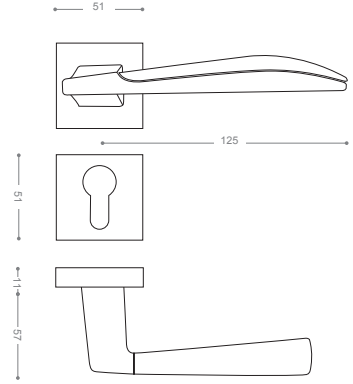

3800R

Also available in other finishing.

3822R

Satin Nickel, Chrome

3872RB+

Gold -Titanium Coating (PVD),
Chrome