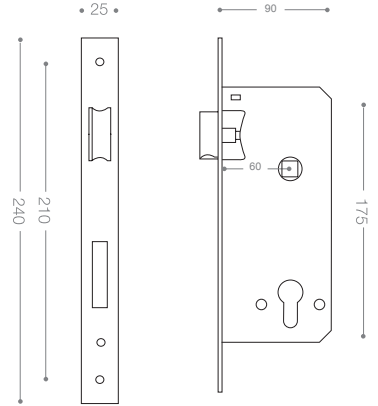

Mortice Lock

Available Backset: From 45 to 100 mm