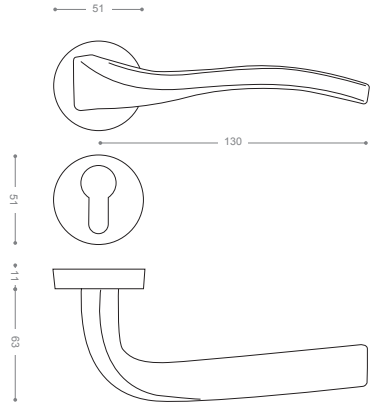

E37G2AR

Gray

E4002A

Olive

E4000A

Also available in key type, WC type, or knob and lever combination for entrance.

E4002AR

Olive