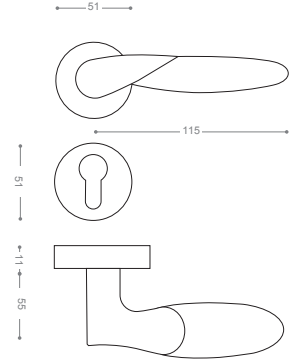

2500

Also available in key type, WC type, or knob and lever combination for entrance.

2522
Satin Nickel, Chrome

2592
Matt Nickel, Chrome

2572RB+

Gold -Titanium Coating (PVD), Chrome

2500R

Also available in other finishing.