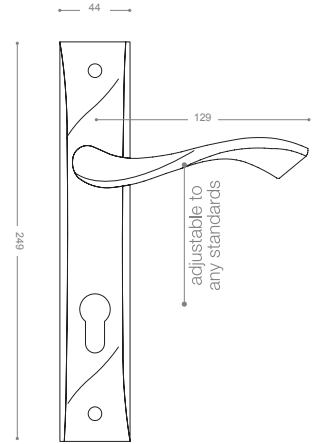

Cream

New Colour

E40G2AR

Gray

E4102A

Olive

E4100A

Also available in key type, WC type, or knob and lever combination for entrance.