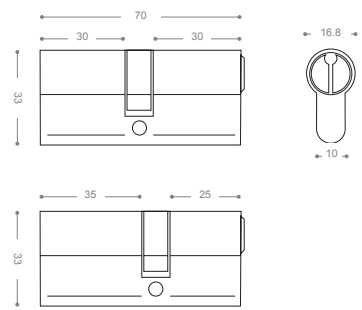

750B+
750GB+

Gold -Titanium Coating (PVD)

Cylinder

Also available in other finishing.