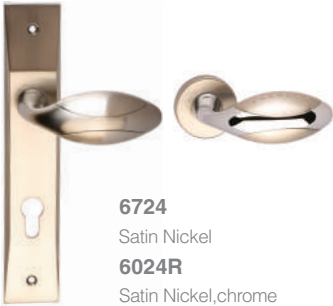

5054B+

Gold -Titanium Coating (PVD)

Knob

Also available in other finishing.

3724
Satin Nickel

3734
Chrome

4824
Satin Nickel

5024
Satin Nickel

5004
Olive

5054RB+

Gold -Titanium Coating (PVD)

Knob

Also available in other finishing.

4824R
Satin Nickel

5024R
Satin Nickel

5034R
Chrome

5354B+
5354RB+

Gold -Titanium Coating (PVD)

Classic

Knob

Also available in other finishing.

5324
Satin Nickel

5364
Satin chrome

5304
Olive

3974B+
6074RB+

Gold -Titanium Coating (PVD), Chrome

Knob

Also available in other finishing.

Window Handle 1400

1475B+

Gold -Titanium Coating (PVD),
Chrome

1495