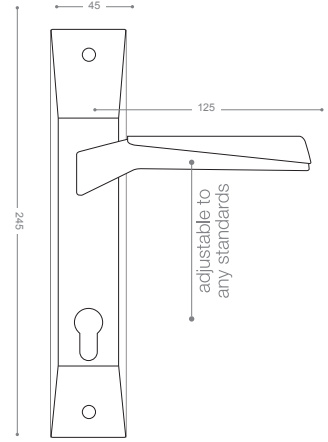

3900

Also available in key type, WC type, or knob and lever combination for entrance.