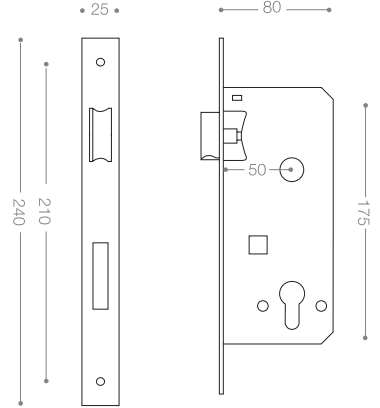

ML453-3
Chrome

ML458M-3
Matt Black Chrome

ML450-3
Olive

ML505

Gold

Mortice Lock

Available Backset: From 45 to 100 mm

ML502