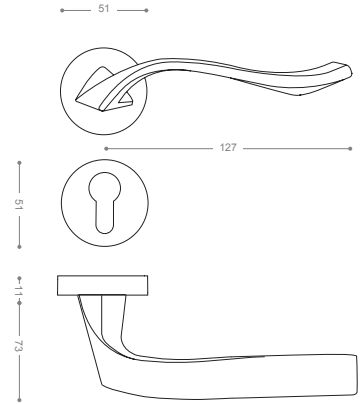

E3700AR

Also available in other finishing.

Pearl

Satin Aluminium

New Colour

Cream

New Colour

Gray