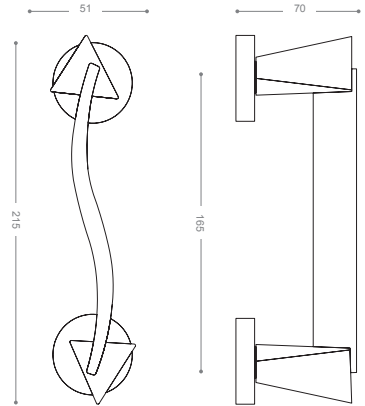

Pull Handle 6100L

Also available in other finishing.

6124L
Satin Nickel

6134L
Chrome

6104L
Olive

6674LB+

Gold -Titanium Coating (PVD),
Chrome

elite™