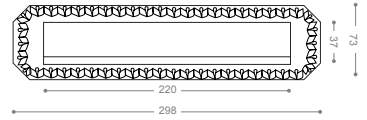

IS-50B+

Gold -Titanium Coating (PVD)

Classic

Clothes Hook Isfahan

Also available in other finishing.

IS-20
Satin Nickel

IS-60
Satin Chrome

IS-00
Olive