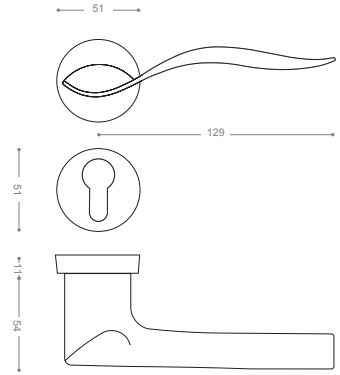

elite™
4300R

Also available in other finishing.

Rose Gold

Satin Gold

Black&White

4322R

Satin Nickel

4332R

Chrome

4302R

Olive