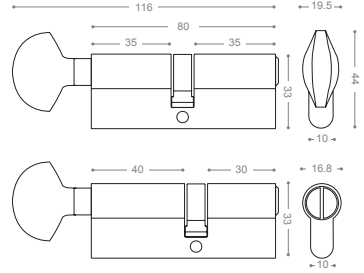

853B+
853GB+

Gold -Titanium Coating (PVD)

elite™
Cylinder

Also available in other finishing.