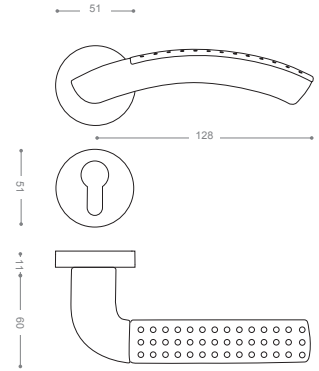

elite™
6000R

Also available in other finishing.

6022R

Satin Nickel, Chrome

6032RB+

Chrome,
Gold -Titanium Coating (PVD)

6002R

Olive