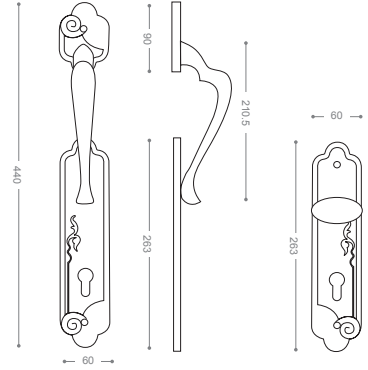

Classic

Entrance Handle E800

Also available in other finishing.

Black&White