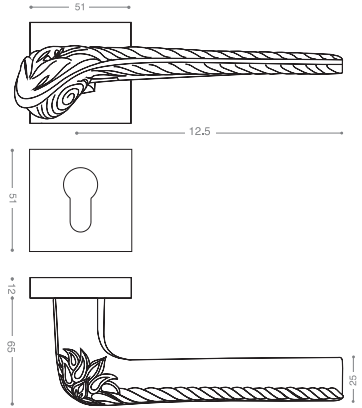

elite™ Classic
8100R

Also available in other finishing.

Black&White