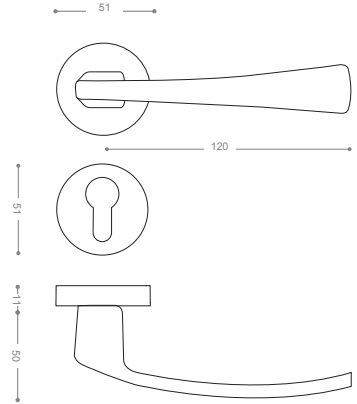

elite™
6300R

Also available in other finishing.