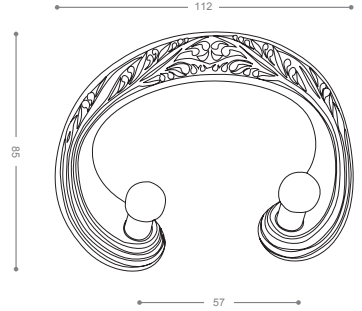

Vienna 00

AZ-50B+

Gold -Titanium Coating (PVD)

Clothes Hook Azadi

Also available in other finishing.

AZ-20
Satin Nickel

AZ-30
Chrome

AZ-00
Olive