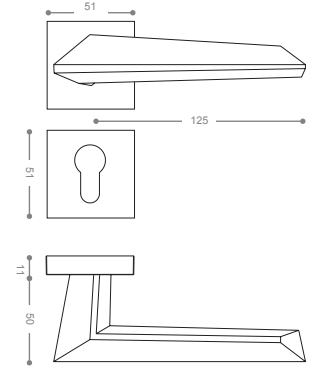

E1600AR

Also available in other finishing.

Pearl

Satin Aluminium

New Colour

Cream

New Colour

Gray