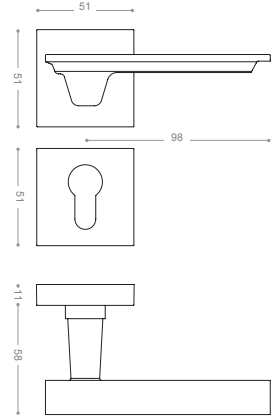

elite™
8300R

Also available in other finishing.

NEW
Design

Rose Gold

Black&White