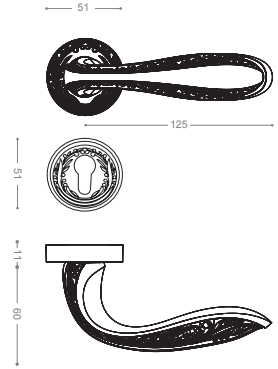

elite™ *Classic*
5700R

Also available in other finishing.

Black&White