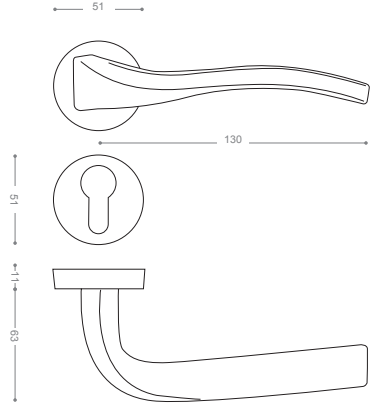

Also available in key type, WC type, or knob and lever combination for entrance.

Rose Gold
Satin Gold

4052RB+

Gold -Titanium Coating (PVD)

elite™
4000R

Also available in other finishing.

Rose Gold

Satin Gold