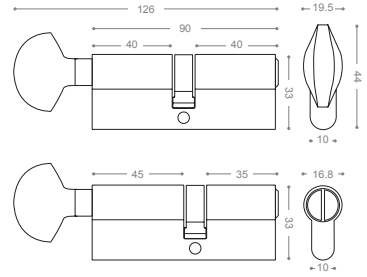

953B+
953GB+

Gold -Titanium Coating (PVD)

elite™
Cylinder

Also available in other finishing.