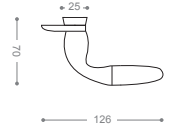

U1925

Satin Nickel

Also available in other finishing.

Window Handle 2000