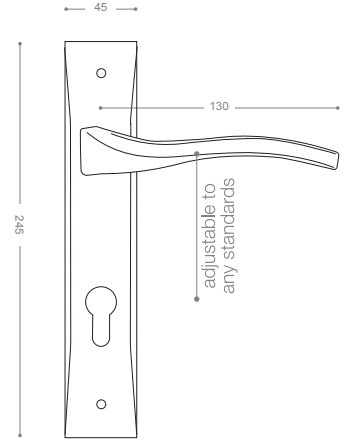

E37G2AR

Gray

E4002A

Olive

E4000A

Also available in key type, WC type, or knob and lever combination for entrance.

E4002AR

Olive