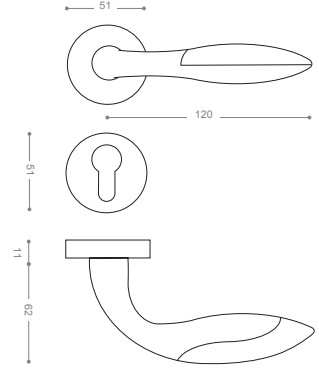

2600R

Also available in other finishing.

2622R

Satin Nickel, Chrome