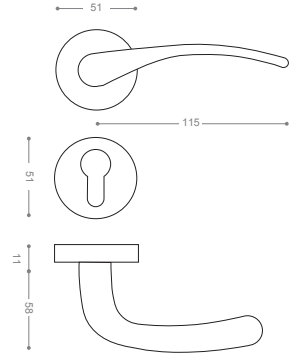

2300R

Also available in other finishing.