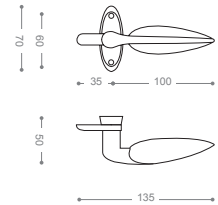

Window Handle 1900

Also available in other finishing.