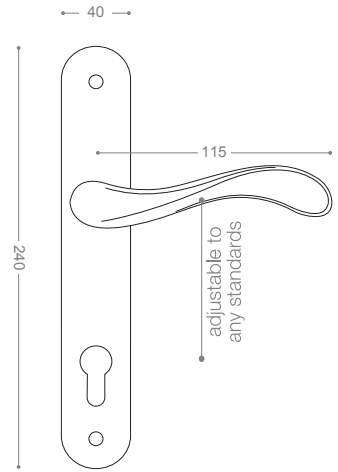

2852B+

Gold -Titanium Coating (PVD)

2800

Also available in key type, WC type, or knob and lever combination for entrance.

2852RB+

Gold -Titanium Coating (PVD)

2800R

Also available in other finishing.