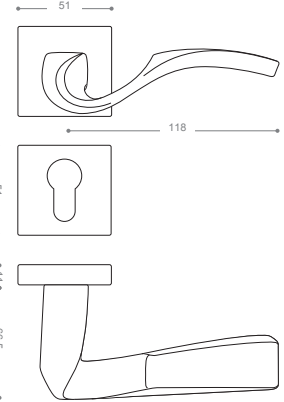

elite™
5000R

Also available in other finishing.

Rose Gold

Satin Gold

Black&White