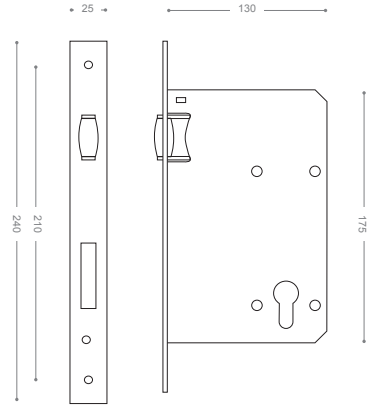

ML1002
Satin Nickel

ML1003
Chrome

ML1000
Olive

ML1005G

Gold

Mortice Lock

Available Backset: From 50 to 100 mm

ML1002G
Satin Nickel