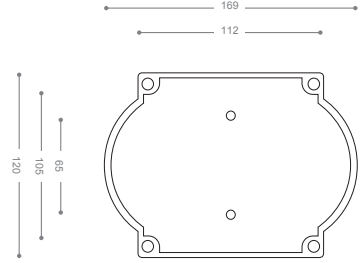

QS30
Chrome

QS80M
Matt Black Chrome

QS00
Olive

A00 - N80

Olive

Plate

Also available in other finishing.

Rose Gold