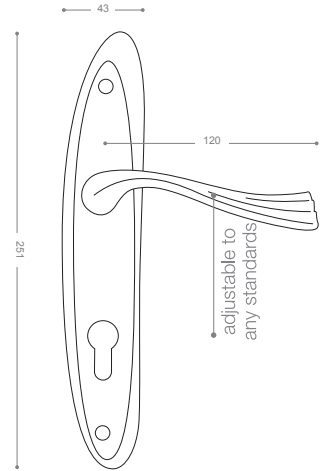

2822R
Satin Nickel

2832R
Chrome

2802R
Olive

3452B+

Gold -Titanium Coating (PVD)

3400

Also available in key type, WC type, or knob and lever combination for entrance.

3432
Chrome