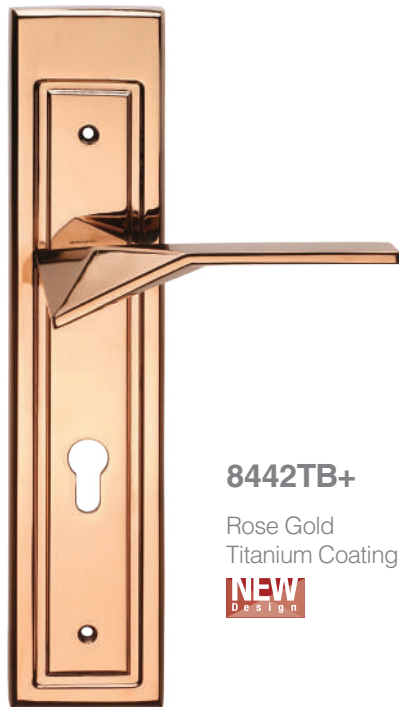

8442TB+

Rose Gold
Titanium Coating (PVD)

NEW
Design

2742RB+

Rose Gold
Titanium Coating (PVD)

3742RB+

Rose Gold
Titanium Coating (PVD)

4042RB+