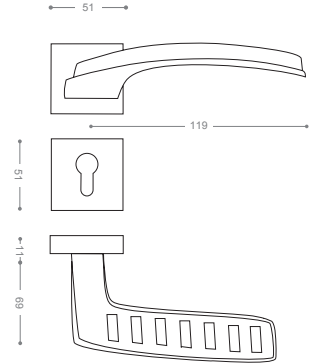

elite™
5900R

Also available in other finishing.

Rose Gold

Satin Gold

Black&White