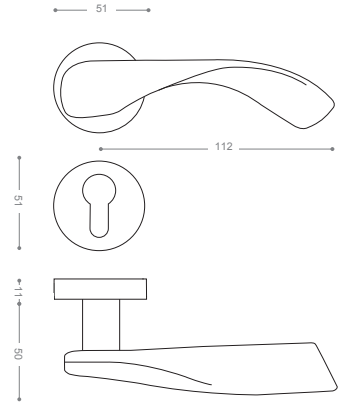

elite™
6500R

Also available in other finishing.