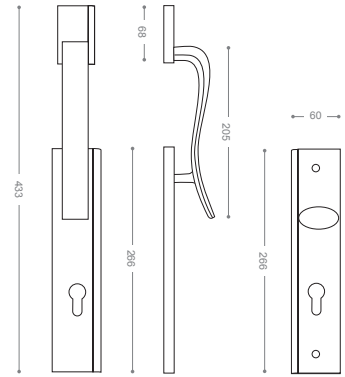

9924L1
Satin Nickel

9904L
Olive

Entrance Handle E700

Also available in other finishing.

Rose Gold

Satin Gold

Black&White