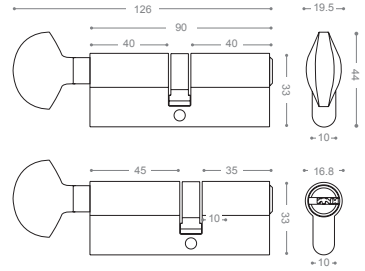

954CB+
954CGB+

Gold -Titanium Coating (PVD)

elite™
Cylinder

Also available in other finishing.

New Product