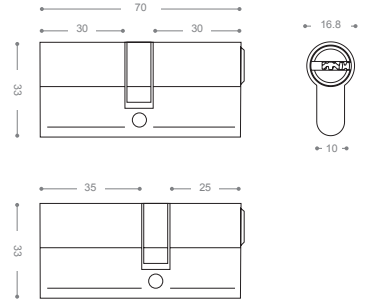

750CB+
750CGB+

Gold -Titanium Coating (PVD)

Cylinder

Also available in other finishing.

720C
720CG
Satin Nickel

730C
730CG
Chrome

700C
700CG
Olive