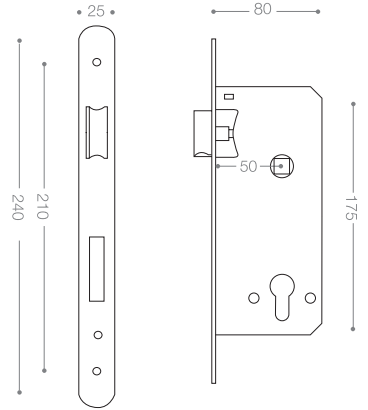

Gold

Mortice Lock

Available Backset: Only 45 and 50 mm

ML5020

Satin Nickel

ML5030

Chrome

ML5000