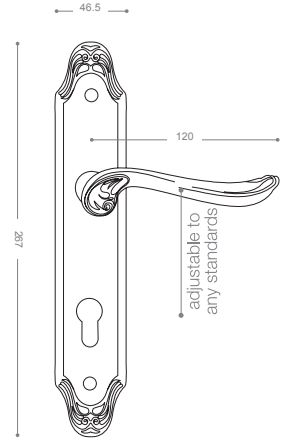

Classic

5300

Also available in key type, WC type, or knob and lever combination for entrance.