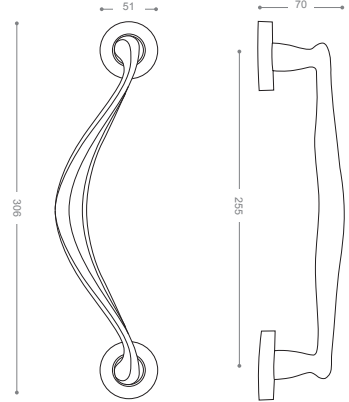

3454LB+

Gold -Titanium Coating (PVD)

Pull Handle 3400L

Also available in other finishing.

3424L
Satin Nickel

3434L
Chrome

3404L
Olive

5454LB+