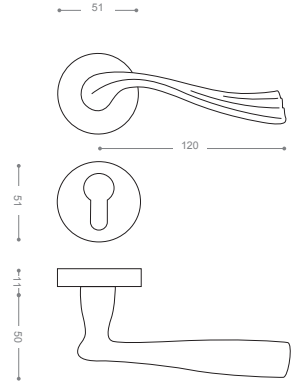

3400R

Also available in other finishing.