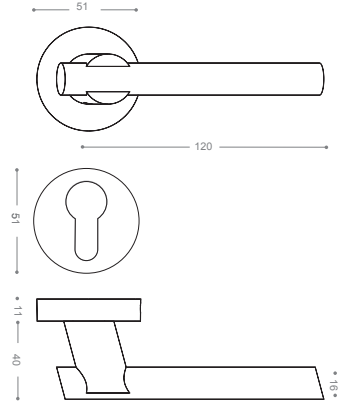

elite™
8000R

Also available in other finishing.

Rose Gold
Black&White