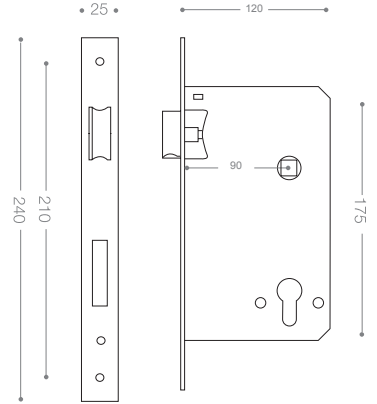

Gold

Mortice Lock

Available Backset: From 50 to 100 mm

ML802G
Satin Nickel

ML803G
Chrome

ML800G
Olive

ML905

Gold