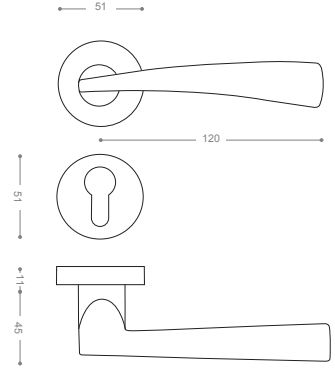

5702R
Olive

elite™
5800R

Also available in other finishing.