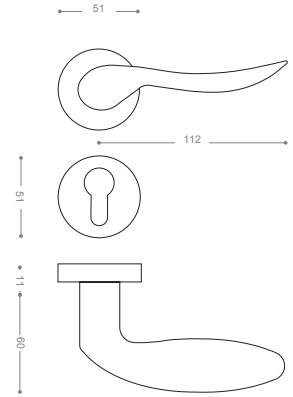

2700R

Also available in other finishing.

Rose Gold

Satin Gold