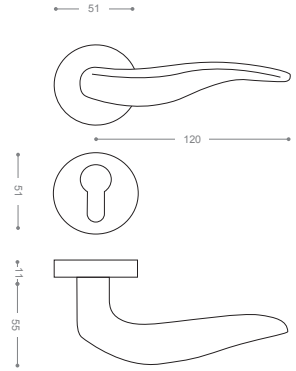

5100R

Also available in other finishing.