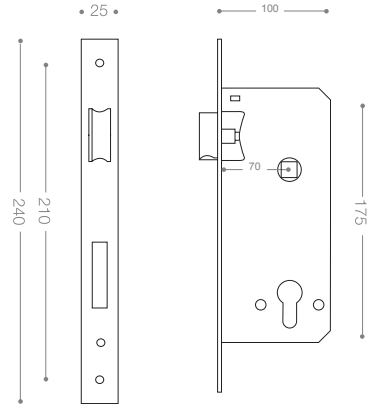

Mortice Lock

Available Backset: From 45 to 100 mm