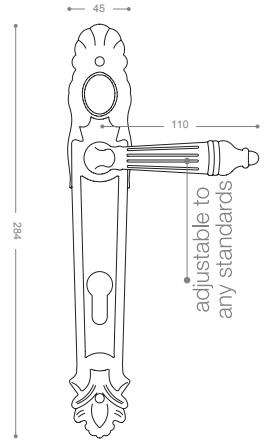

9312MB

Matt Bronze

elite™ *Classic*
9300

Also available in key type, WC type, or knob and lever combination for entrance.

Black&White

P9312

Antique

Stainless Steel