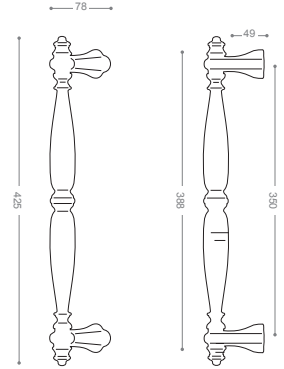

elite™

Pull Handle 9700L

Also available in other finishing.