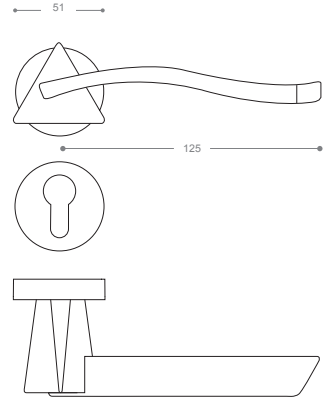

elite™
6600R

Also available in other finishing.

6612R

Satin Brass, Polished Brass

6622R

Satin Nickel, Chrome

6632RB+

Chrome,
Gold -Titanium Coating (PVD)

6652RB+

Gold -Titanium Coating (PVD)