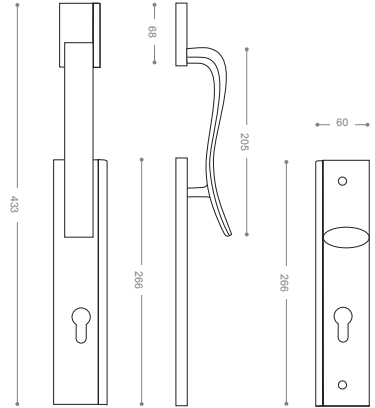

Entrance Handle E700A

Also available in other finishing.