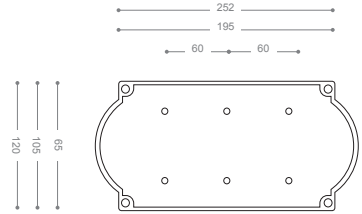

C50B+ - N35B+ - N05B+ - N95B+

Gold -Titanium Coating (PVD)

Plate

Also available in other finishing.

Rose Gold

Satin Gold

Black&White