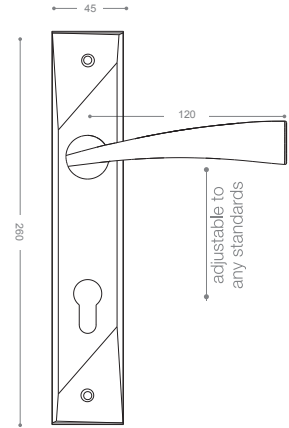

Cream

New Colour

E51G2AR

Gray

E5802A

Olive

E5800A

Also available in key type, WC type, or knob and lever combination for entrance.