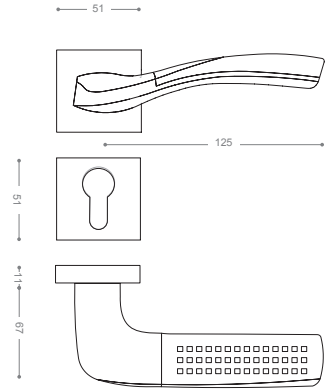

elite™
4500R

Also available in other finishing.

4522R

Satin Nickel, Chrome

4532RB+

Chrome,
Gold -Titanium Coating (PVD)

4502R

Olive