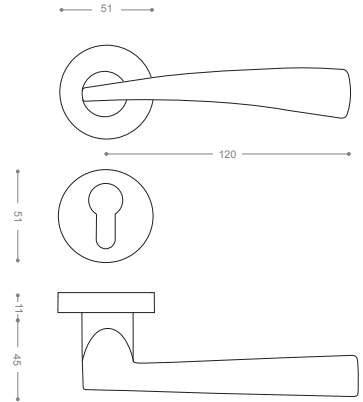

E5800AR

Also available in other finishing.

Pearl

Satin Aluminium

New Colour

Cream

New Colour

Gray