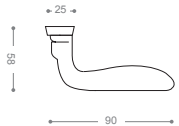

Also available in other finishing.

Window Handle U1600