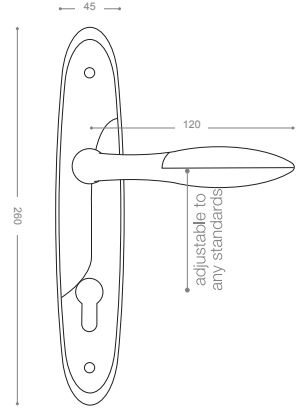

2522R

Satin Nickel, Chrome

2592R

Matt Nickel, Chrome

2672B+

Gold -Titanium Coating (PVD), Chrome

2600

Also available in key type, WC type, or knob and lever combination for entrance.