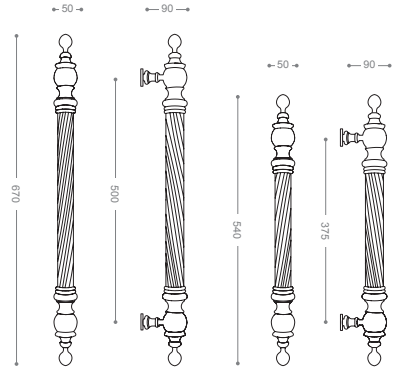

9404L1D2

Olive, Brown Leather

9404LD2

Olive, Brown Leather

9554L1B+
9554LB+

Gold -Titanium Coating (PVD)

elite™ Classic

Pull Handle 9500L