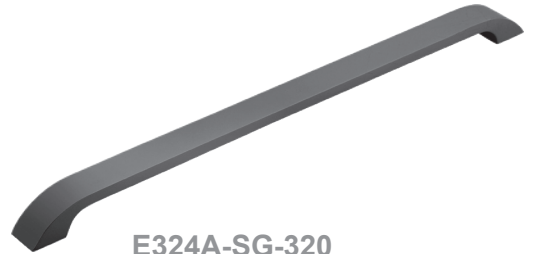

# **Pull Handle E700LA**

Also available in other finishing.

**E7SG4L1A**  
Slate Gray

**E7SG4LA**  
Slate Gray

aluminium

New Colour

Cabinet Handle

E323A-SG-320  
Slate Gray