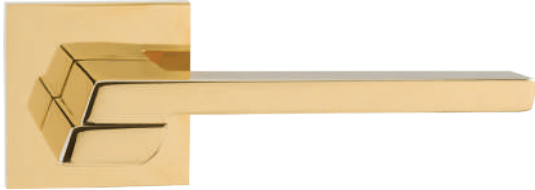

8552RB+

Gold-Titanium Coating (PVD)

elite 8500R

Also available in other finishing.

8522R

Satin Nickel

8532R

Chrome

8542RB+

Rose Gold -Titanium Coating (PVD)

8552RStB+

Satin Gold - Titanium Coating (PVD)

8502R

Olive

8582RM

Matt Black Chrome

85W2RM

Matt White