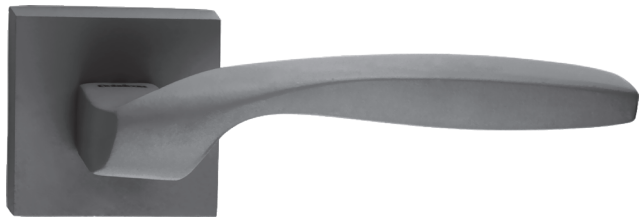

E58SG2AR
Slate Gray

New Colour

E6700A

Also available in key type,
WC type, or knob and lever
combination for entrance.

E6700AR

Also available in other finishing.

E67SG2AR
Slate Gray