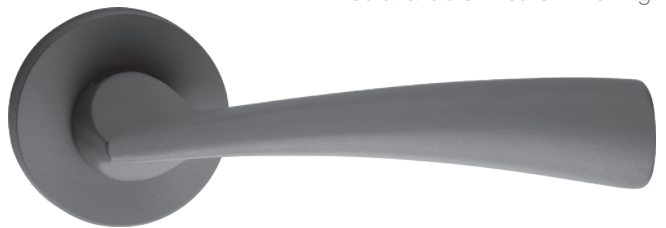

New Colour

E5800A

Also available in key type,
WC type, or knob and lever
combination for entrance.

E5800AR

Also available in other finishing.