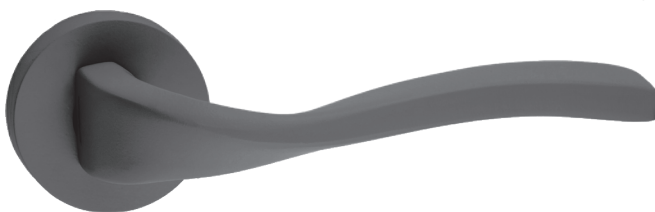

**E3700AR**

Also available in other finishing.

**E37SG2AR**  
Slate Gray

**E40SG2A**  
Slate Gray

**New Colour**

**E4000A**

Also available in key type,  
WC type, or knob and lever  
combination for entrance.

**E4000AR**

Also available in other finishing.

**E40SG2AR**  
Slate Gray

aluminium

**E41SG2A**  
Slate Gray

**New Colour**

**E4100A**

Also available in key type,  
WC type, or knob and lever  
combination for entrance.