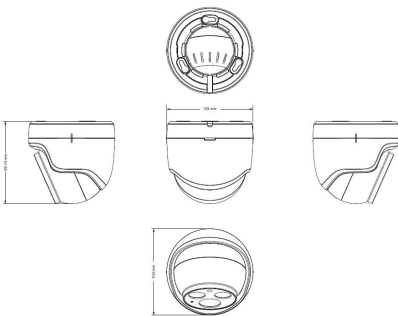

JVS-N925-HY-R2

2.0MP Dome Camera

Key Features

- Resolution 1920x1080@30fps
- 2x Array IR LEDs
- Support CloudSEE APP on iOS/Android
- ONVIF 2.4, Compatible with ONVIF Recorder
- 2.8mm wide angle lens
- Built-in Microphone

Dimensions (mm)

Specifications

Video	
Image Sensor	1/2.9" CMOS
Max Resolution	1920 x 1080
Effective Pixels	2.0MP
Compression Standard	H.265
Maximum Frame Rate	30fps
SNR(dB)	38.6dB
Bit Rate	204Kbps~8Mbps
Illumination	0Lux (IR ON)
Lens	
Lens	2.8mm
Viewing Angle	H: 92.5° ; V: 59.9° ; D: 108.5°
IR-LEDs	2x Array IR LEDs
IR-Distance	Up to 12 Meters
Function	
Motion Detection	Support
Email Alert	Support
Day& Night	Support
Recording	Support (NVR, Windows PC, Smartphone)
DHCP	Support
FTP	Not Supported
Pan/Tilt	Not Supported
SD-Card	Not Supported
Privacy Mask	Support up 8 areas
Exposure Control	Support
Image Adjustment	Support
Auto. White Balance	Support
Image Rotation	Support (Mirror/Flip)
Intercom	Not Supported
Network	
Ethernet	10M/100M Ethernet, RJ45 Port
Protocols	HTTP, TCP/IP,UDP, ICMP, RTSP, RTP, RTCP, SMTP, DHCP, DNS
Stream	2x Streams
LAN	Support
ONVIF	ONVIF 2.4
User	Up to 13 Users
Browser	IE8+, Chrome18+ ~ 42-
Smart Phone	iOS/Android
General	
Dimensions(W*H*D)	102x100x90mm
Weights	210g
Material	Plastic
Working Temperature	-20°C~60°C
Humidity	RH 10%~90%
Power Supply	DC12V/1.5A, PoE (IEEE 802.3af)
Consumption	Day ≅ 3W Night ≅ 9W
Waterproof	NO