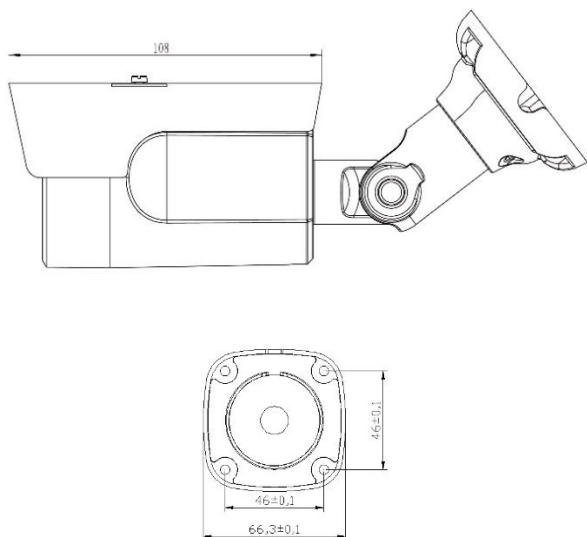

# JVS-N510-YWS

5.0MP Metal Bullet Camera

## Key Features

- Resolution 2592x1944@20fps
- 18x IR-LED, Up to 30 Meters
- Ingress Protection IP66
- Supports CloudSEE APP on iOS/Android
- ONVIF 2.4, Compatible with ONVIF Recorder

## Dimensions (mm)

## Specifications

Video	
Image Sensor	1/ 3" CMOS
Max Resolution	2592x1944
Effective Pixels	5.0MP
Compression Standard	H.265
Maximum Frame Rate	5.0MP@20fps
SNR(dB)	38.6dB
Bit Rate	128Kbps~8Mbps
Illumination	0Lux (IR ON)
Lens	
Lens	4mm
Viewing Angle	4mm: 104°
IR-LEDs	14μ x 18 LEDs
IR-Distance	Up to 30 Meters
Function	
Motion Detection	Support
Email Alert	Support
Day& Night	Support
Recording	Support (NVR, Windows PC, Smartphone)
DHCP	Support
FTP	Not Supported
Pan/Tilt	Not Supported
SD-Card	Not Supported
Privacy Mask	Support up 4 areas
Exposure Control	Support
Image Adjustment	Support
Auto. White Balance	Support
Image Rotation	Support (Mirror/Flip)
Network	
Ethernet	10M/100M Ethernet, RJ45 Port
Protocols	HTTP, TCP/IP,UDP, ICMP, RTSP, RTP, RTCP, SMTP, DHCP, DNS
Stream	2x Streams
Wi-Fi	Not Supported
ONVIF	ONVIF 2.4
User	Up to 13 Users
Browser	IE8+, Chrome18+ ~ 42-
Smart Phone	iOS/Android
General	
Dimensions(W*H*D)	215x100x105mm
Weights	480g
Material	Metal
Working Temperature	-20°C~60°C
Humidity	RH 10%~90%
Power Supply	DC12V/1A, PoE IEEE 802.3af
Consumption	Day ≅ 2W; Night ≅ 8W
Waterproof	IP66