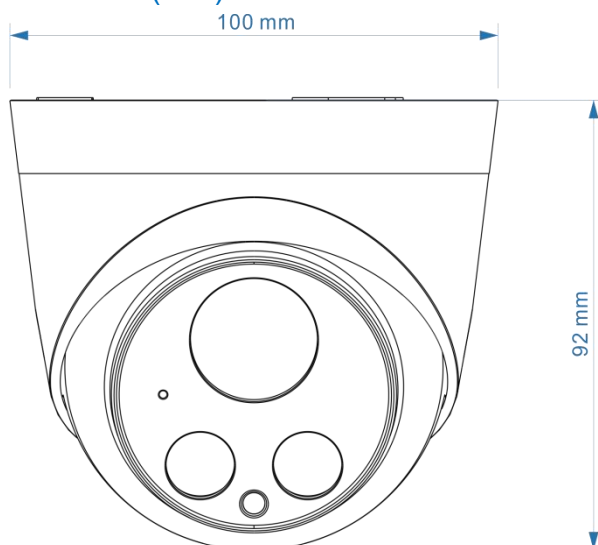

JVS-N933-K1-PE

3.0MP Starlight & Audio PoE IP Camera

Features

- New appearance, optimized space
- Resolution 2304x1296@25fps
- 2 x high power IR LEDs
- Built-in Microphone, support Audio Recording
- With Starlight function
- With Internal PoE
- Support the optional function of automatically adapting to the IP address;

Dimension(mm)

Specifications

Video	
Image Sensor	1/2.9" CMOS Sensor
Max Resolution	2304x1296
Effective Pixels	3.0MP
Compression Standard	H.265/H.264
Frame Rate	25fps
Bit Rate	256Kbps~8Mbps
SNR (dB)	52dB
Min. Illumination	0Lux (IR ON)
Lens	
Lens	4mm,M12
FOV	H: 78.5°, V: 42.8° D:92.6°
IR-LEDs	28μ x 2 LEDs
IR-Distance	Up to 15 Meters
Function	
Exposure Control	Support
White Balance	Auto
Image Enhancement	BLC/HLC/3D DNR/Defog
Advanced OSD	Support OSD large font function, OSD and time to set the position separately
Privacy Mask	Support 8 Rectangle Areas
Motion Detection	Support
Image Setting	Rotate, Saturation, Brightness, Contrast, Sharpness
Day and night function	Day and night automatic switching
Privacy Mask	Support up to 8 areas
Intelligent Analysis	Not Support
Alarm Method	Email Alarm
Remote Operation	System , Audio and video , Image , Alarm , Network management
Expansion Interface	MIC Audio Input
NETWORK	
Ethernet	10M / 100M Ethernet , 1 RJ45
Stream	2x Streams
Protocols	HTTP, TCP/IP, UDP, ICMP, RTSP, RTP, RTCP, SMTP, DHCP, DNS, DDNS
ONVIF	ONVIF 2.4
Network transmission	CloudSEE 2.0
Browser	IE8+, Chrome18+, Firefox5.0+, Safari5.02+
User	Up to 13 Users
App	Support iOS/Android
GENERAL	
Power Supply	DC12V or PoE
Power Consumption	<3W (During day); <6W (At night with IR)
Working Temperature	-20°C ~ 60°C
Working Humidity	10% ~ 90% Rh
Material	Plastic
Dimensions (WxHxD)	100x92x100(mm)
Weight	200g