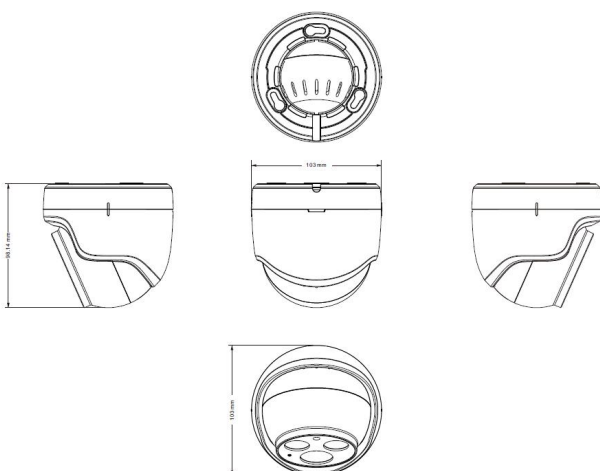

JVS-N955-HY

5.0MP PoE Dome Camera with Audio

Key Features

- Resolution 2560*1792@20fps
- With Starlight function
- With Internal PoE
- Built-in Microphone, support Audio Recording
- 2.8mm wide angle lens

Dimension(mm)

Specifications

Video	
Image Sensor	1/3" CMOS
Max Resolution	2560*1792
Effective Pixels	5.0MP
Compression Standard	H.265/H.264
Frame Rate	20fps
Bit Rate	282Kbps~8Mbps
SNR (dB)	51dB
Min. Illumination	0Lux (IR ON)
Lens	
Lens	2.8mm, M12
FOV	H: 88.5°, V: 65.3° D: 107.2°
IR-LEDs	28μx2 LEDs
IR-Distance	Up to 12 Meters
Function	
Exposure Control	Support
White Balance	Auto
Image Enhancement	BLC/HLC/3D DNR/DWDR/Defog
Advanced OSD	Support OSD large font function, OSD and time to set the position separately, 5 lines x 32 characters
Privacy Mask	Support 8 Rectangle Areas
Motion Detection	Support
Image Setting	Rotate, Saturation, Brightness, Contrast, Sharpness
Day and night function	Day and night automatic switching
Privacy Mask	Support up 8 areas
Intelligent Analysis	Support Region Intrusion, Line Crossing, People Counting, Video Tampering
Alarm Method	Email Alarm
Remote Operation	System, Audio & Video, Image, Alarm, Network management
Expansion Interface	MIC Audio Input
NETWORK	
Ethernet	10M / 100M Ethernet ,1 RJ45
Stream	2x Streams
Protocols	HTTP, TCP/IP, UDP, ICMP, RTSP, RTP, RTCP, SMTP, DHCP, DNS,
ONVIF	Standard ONVIF
Network transmission	CloudSEE 2.0
Browser	IE8+, Chrome18+, Firefox5.0+, Safari5.02+
User	Up to 13 Users
App	Support iOS/Android
GENERAL	
Power Supply	DC12V or PoE
Power Consumption	<3W (During day); <6W (At night with IR)
Working Temperature	-20°C ~ 60°C
Working Humidity	0% ~ 90% Rh Non-Condensation
Material	Plastic
Dimensions (WxHxD)	103*105*103mm
Weight	230g
Waterproof	IP20 Indoor Use