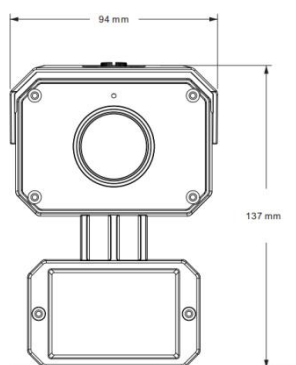

### Dimension(mm)

### Specifications

Model	JVS-N510-LYT
<b>Video</b>	
Image Sensor	1/3" CMOS Sensor
Max Resolution	2560x1792
Effective Pixels	5.0MP
Compression Standard	H.265/H.264
Frame Rate	20fps
Bit Rate	250Kbps~8Mbps
SNR (dB)	52dB
Min. Illumination	0Lux(BG/IR ON)
<b>Lens</b>	
Lens	4mm/6mm/8mm Optional
FOV	4mm: H: 80.0°, V: 41.7° D:94.6° 6mm: H:49.7°, V:26.6° ,D:57.3° 8mm: H:38.6°, V:21.8° D:43.6°
IR-LEDs	22μ x12 LEDs, 1 Red Alarm LED+1 Blue Alarm LED
IR-Distance	Upto 50 Meters
<b>Function</b>	
Exposure Control	Support
White Balance	Auto
Image Enhancement	BLC/HLC/3D DNRDWR/Defog
Advanced OSD	Support OSD large font function, OSD and time to set the position separately, 5 lines x 16 characters
Privacy Mask	Support 8 Rectangle Areas
Motion Detection	Support
Image Setting	Rotate, Saturation, Brightness, Contrast, Sharpness
Day and night function	Day and night automatic switching
Intelligent Analysis	Region Intrusion, Line Crossing, People Counting, Video Tampering
Alarm Method	Email Alarm
Remote Operation	System, Audio and video, Image, Alarm , Network management, Intelligent Analysis
Expansion Interface	Alarm Audio Output
<b>Network</b>	
Ethernet	10M / 100M Ethernet ,1 RJ45
Stream	3x Streams
Protocols	HTTP, TCP/IP, ICMP,RTSP,RTP,UDP,RTCP,SMTP,DHCP,DNS
ONVIF	ONVIF Standard
Network transmission	CloudSEE 2.0
Browser	IE8+, Chrome18+, Firefox5.0+, Safari5.02+
App	Support iOS/Android
<b>General</b>	
Power Supply	DC12V
Power Consumption	<3W (During day); <6W (At night with IR)
Working Temperature	-20°C ~ 60°C
Working Humidity	10% ~ 90% Rh
Material	Metal + Plastic
Dimensions (WxHxD)	223*94*137(mm)
Weight	610g
Waterproof	IP67