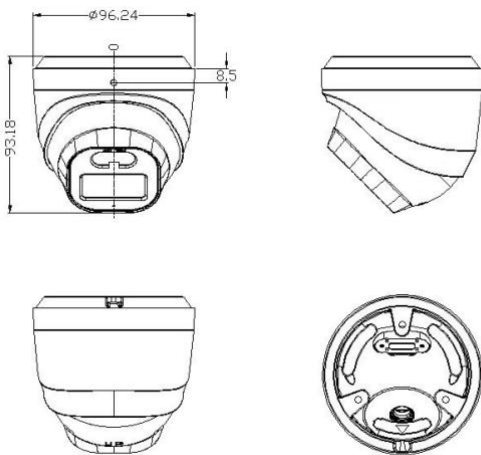

JVS-N430K-SDL

4K Metal Dome Full-Color Network Camera

Features

- Resolution 3840*2160@15fps
- Full-Color
- 1x IR LEDs + 1x Warm LEDs
- Support Humanoid Detection
- With Internal PoE
- Built-in Mic
- Ingress Protection IP66

Dimension(mm)

Specifications

Video	
Image Sensor	1/3" CMOS
Max Resolution	3840*2160
Effective Pixels	8MP
Compression Standard	H.265/H.264
Frame Rate	15 fps
Bit Rate	682K bps~5461K bps
SNR (dB)	52dB
Min. Illumination	0Lux (IR ON)
Lens	
Lens	4mm,M12
FOV	H: 78.5°, V: 42.8° D: 92.6°
IR-LEDs	28μx1 LED
IR-Distance	Up to 40 Meters
Function	
Exposure Control	Support
White Balance	Auto
Image Enhancement	BLC/HLC
Privacy Mask	Support 4 Rectangle Areas
Image Setting	Rotate, Saturation, Brightness, Contrast, Sharpness
Day and night function	Day And Night Automatic Switching
Intelligent Analysis	Support Region Intrusion, Line Crossing, Human Detection
Alarm Method	Email Alarm
Remote Operation	System, Stream, Alarm, Network Management
Expansion Interface	N/A
Network	
Ethernet	10M/100M Ethernet ,1 RJ45
Stream	2x Streams
Protocols	TCP/IP,RTSP,RTP,HTTP,DNS,DDNS,DHCP,FTP, NTP,UPNP
ONVIF	ONVIF 2.4
Network Transmission	CloudSEE 2.0
Browser	IE8.0 And Above (Device Embedded Web Server), Edge,Chrome,Safari Browser Browsing
User	Up to 13 Users
General	
Power Supply	DC12V or PoE
Power Consumption	<3W (During Day); <6W (At Night With IR)
Working Temperature	-20°C ~ 60°C
Working Humidity	0% ~ 90% Rh
Material	Metal
Dimensions (WxHxD)	Φ96*93mm
Weight	300g
Waterproof	IP66