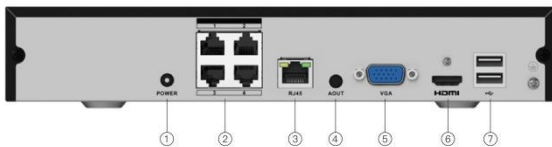

Description

Index	Description	Index	Description
①	POWER	⑤	VGA
②	IEEE802.3af PoE	⑥	HDMI
③	RJ45	⑦	USB
④	Audio Out		

Specifications

Model	JVS-ND7004-PD01
Video and Audio	
IP Camera Input	4CH PoE cameras upto 5MP+4CH Non-PoE cameras upto 5MP
Audio Input/ Output	1CH Output RCA; Audio output support HDMI
Display	
Interface	1 HDMI, 1 VGA
Resolution	HDMI: 3840x2160, 1920x1080, 2560x1440, 1440x900, 1280x1024, 1280x720, 1024x768 VGA: 1920x1080, 1440x900, 1280x1024, 1280x720, 1024x768
Multi-screen Display	Port binding 4 Non-port bonding 1/4/5/6/7/8/9
OSD	Camera Name & Time, Recording, Alarm Detecting, Remote connection, Volume, Channel Number
Recording	
Compression	H.265/H.264
Resolution	6CH 5.0MP/4.0MP/1080P/960P/720P
Record Mode	Manual, Schedule, MD
Video Detection and Alarm	
Trigger Events	Recording, Snapshot, PTZ, Voice, E-mail, Client, Buzzer
Video Detection	Motion Detection, No Video Detection
Playback and Backup	
Sync Playback	2CH 5.0MP/ 3CH 4.0MP/ 4CH 3.0MP
Search Mode	Time /Date, Schedule, Motion Detection
Playback Function	Day View, Hour View, Back Step, Rewind, Pause, Play, Fast Forward, Slow, Step, Full Screen, Snap, Sound On/Off, Zoom
Backup Mode	USB Device/Network
USB	2x USB2.0
Network	
Interface	1 RJ-45 port (10/100/1000Mbps)
PoE Interface	4 Port 100Mbps IEEE802.3af PoE
Network Function	TCP/IP, DHCP, UDP, SMTP, NTP
Smart Phone	iPhone, Android
Interoperability	ONVIF 2.4
Storage	
SATA	11x SATA interface
Capacity	up to 10TB
General	
Power Supply	52V DC
Consumption	≤ 50 W (Without HDD)
Working Temperature	-10°C~ 55°C
Working Humidity	10 % ~ 90 %
Dimensions	260x219x45mm
Weight	≤ 1.05Kg (Without HDD)