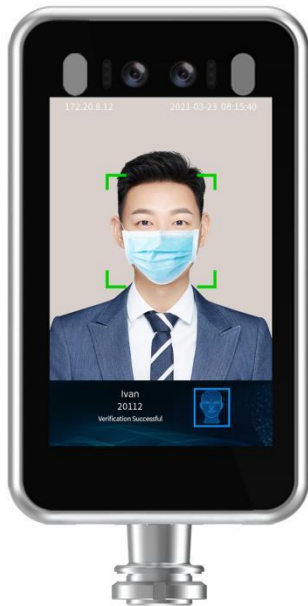

JVS-FR-T8

Facial Recognition Terminal

Key Features

- Face Recognition Access Control Machine
- Unique Facial Recognition Algorithm.
- Facial Recognition time < 1 Second
- Face Database $\geq 20\,000$ Faces
- 8-inch IPS HD Display
- Used for Contactless Attendance and Face Recognition Access Control

Applications:

Specifications

Model	JVS-FR-T8
Facial Recognition	
Recognition Accuracy	$\geq 99.7\%$
Recognition Time	< 1 Second
Face Database	$\geq 20\,000$ Faces
Recognition Distance&Height	Distance: 0.5~2 m Height: 1.2~2.2m, Adjustable
Recognized Face Angle	$\geq 30^\circ$
Lens Angle	2.8mm, H 117.8°, V 64.1°, D: 141.9°
Black & White List	Support
Interface	
Ethernet	10M/100M Ethernet, RJ45 Port
Wiegand Interface	1 Pcs for Output
RS232 & RS485	Support
Alarm Output	Support 2*Alarm Output
Micro-SD Card	Built-in 32GB; Support, upto 128GB
Audio Input&Output	Support, with Built-in Speaker
General	
Working Temperature	15°C - 35°C
Working Humidity	RH 5~90%
Power Supply	DC12V 3.33A
Power Consumption	$\leq 20W$
Dimensions	273mm*144mm*25mm
Diameter for Install on Gate	34mm
Screen Size	8-inch, Full-view IPS LCD screen
Weights	2.4KG(Without Stand)
Installation	Wall Mounting, Gate Installation