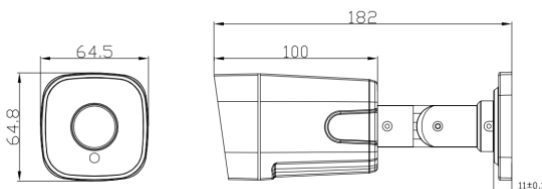

JVS-N916-YDL

3.0MP Full-Color Video & Audio PoE Network Camera

Key Features

- Resolution 2304x1296@20fps
- Ingress Protection IP66
- 4x IR-LED + 4x Warm-LED Up to 30 Meters
- Spotlight on motion detection
- Full-Color with Dual Smart Illumination
- Support Humanoid Detection
- With built-in PoE
- Built-in Mic

Dimensions (mm)

Specifications	
Video	
Image Sensor	1/ 2.9" CMOS
Max Resolution	2304x1296
Effective Pixels	3.0MP
Compression Standard	H.265 / H.264
Maximum Frame Rate	2304x1296@20fps
SNR(dB)	52dB
Bit Rate	256Kbps~8Mbps
Illumination	0Lux (IR ON)
Lens	
Lens	3.6mm
Viewing Angle	H: 78.5° , V: 42.8° , D:92.6°
IR-LEDs	4x IR-LED + 4x Warm-LED
IR-Distance	Up to 30 Meters
Function	
Motion Detection	Support
Email Alert	Support
Day& Night	Support
Recording	Support (NVR, Windows PC, Smartphone)
DHCP	Support
FTP	Not Supported
Pan/Tilt	Not Supported
SD-Card	Not Supported
Privacy Mask	Support up to 8 areas
Exposure Control	Support
Image Adjustment	Support
Auto. White Balance	Support
Image Rotation	Support (Mirror/Flip)
Network	
Ethernet	10M/100M Ethernet, RJ45 Port
Protocols	HTTP, TCP/IP,UDP, ICMP, RTSP, RTP, RTCP, SMTP, DHCP, DNS
Stream	2x Streams
Wi-Fi	Not Supported
LAN	Support
ONVIF	ONVIF 2.4
User	Up to 13 Users
Browser	IE8+, Chrome18+ ~ 42-
Smart Phone	iOS/Android
General	
Dimensions(W*H*D)	182x65x65mm
Weights	≤460g
Material	Metal
Working Temperature	-20°C~60°C
Humidity	RH 10%~90%
Power Supply	DC12V, PoE
Consumption	Day ≤3W Night ≤ 6W
Waterproof	IP66