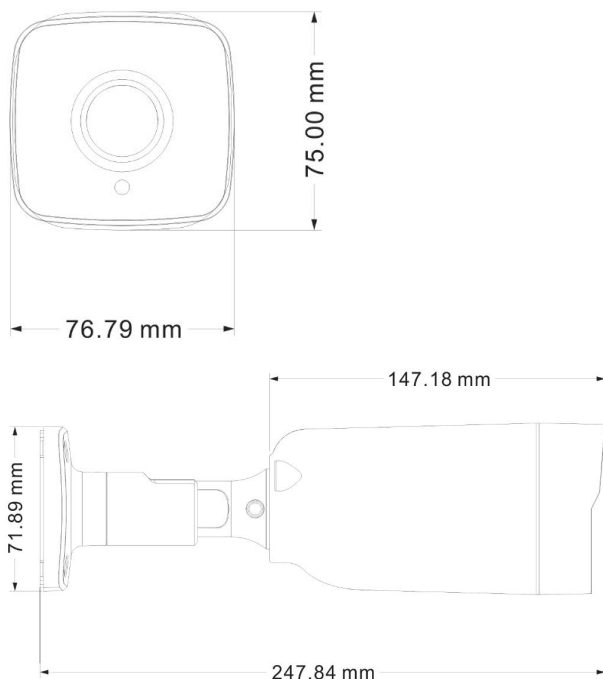

JVS-N510-DS-PE

5MP Metal Bullet Network Camera

Features

- Resolution 2560*1792@25fps
- 4 x high power IR LEDs
- With Starlight function
- With Internal PoE
- Ingress Protection IP66

Dimension(mm)

Specifications

Video	
Image Sensor	1/3" CMOS
Max Resolution	2560*1792
Effective Pixels	5MP
Compression Standard	H.265/H.264
Frame Rate	20fps
Bit Rate	272Kbps~8Mbps
SNR (dB)	52dB
Min. Illumination	0Lux (IR ON)
Lens	
Lens	4mm,M12
FOV	H: 78.5°, V: 42.8° D: 92.6°
IR-LEDs	28μx4 LEDs
IR-Distance	Up to 20 Meters
Function	
Exposure Control	Support
White Balance	Auto
Image Enhancement	BLC/HLC/3D DNR/DWDR/Defog
Advanced OSD	Support OSD large font function, OSD and time to set the position separately, 5 lines x 32 characters
Privacy Mask	Support 8 Rectangle Areas
Motion Detection	Support
Image Setting	Rotate, Saturation, Brightness, Contrast, Sharpness
Day and night function	Day and night automatic switching
Privacy Mask	Support up 8 areas
Intelligent Analysis	Support Region Intrusion, Line Crossing, People Counting, Video Tampering, Human Detection
Alarm Method	Email Alarm
Remote Operation	System, Stream, Alarm, Network Management
Expansion Interface	N/A
NETWORK	
Ethernet	10M / 100M Ethernet ,1 RJ45
Stream	2x Streams
Protocols	HTTP, TCP/IP, UDP, ICMP, RTSP, RTP, RTCP, SMTP, DHCP, DNS, DDNS
ONVIF	ONVIF 2.4
Network transmission	CloudSEE 2.0
Browser	IE8+, Chrome18+, Firefox5.0+, Safari5.02+
User	Up to 13 Users
GENERAL	
Power Supply	DC12V or PoE
Power Consumption	<3W (During day); <6W (At night with IR)
Working Temperature	-20°C ~ 60°C
Working Humidity	0% ~ 90% Rh
Material	Metal
Dimensions (WxHxD)	248x77*75mm
Weight	500g
Waterproof	IP66