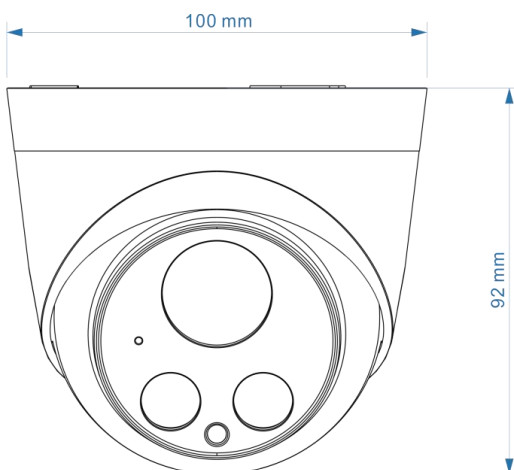

JVS-N933-KDL-PE

3MP Full-Color Audio PoE IP Camera

Key Features

- Resolution 2304x1296@25fps
- Light's on when people come, light's off when people leave
- Double wick, two white light, two infrared
- Support humanoid detection (Default does not mark the humanoid box)
- Built-in Microphone
- PoE

Dimension(mm)

Specifications

Model	JVS-N933-KDL-PE
Video	
Image Sensor	1/2.9" CMOS Sensor
Max. Resolution	2304x1296
Effective Pixels	3.0MP
Compression Standard	H.265/ H.264
Framerate	25fps
Bitrate	204Kbps~5Mbps
SNR (dB)	52dB
Min. Illumination	0Lux (Fill light ON)
Lens	
Lens	2.8mm, 4mm, 6mm (M12)
Fill Light	2x Double wick filling lamp (Infrared/ Warm)
Fill Light Distance	Up to 30m.
Function	
Exposure Control	Auto
White Balance	Auto
Image Enhancement	3D DNR
Advanced OSD	Support OSD large font function, OSD flashing on alarm, OSD and time to set the position separately
Motion Detection	Support human detection (Default does not mark the human box)
Image Setting	Rotate, Saturation, Brightness, Contrast, Sharpness
Day and Night Function	Day and night automatic switching
Privacy Mask	Support up to 8 areas
Intelligent Analysis	Not Support
Alarm Method	Email Alarm, Client Alarm
Remote Operation	System, Audio and video, Image, Alarm, Network management
Audio	Built-in Microphone
Network	
Ethernet	1x RJ45 10M / 100M Ethernet
Stream	2x Streams
Protocols	HTTP, TCP/IP, UDP, ICMP, RTSP, RTP, RTCP, SMTP, DHCP, DNS
Interoperability	ONVIF 2.4
Network Transmission	CloudSEE 2.0
Browser	IE8+, Chrome18+, Firefox5.0+, Safari5.02+
User	Up to 13 Users
App	Support iOS/Android
General	
Power Supply	DC12V/2A
Power Consumption	<3W (During day); <6W (At night)
Working Temperature	-20°C ~ 60°C
Working Humidity	10% ~ 90% Rh
Material	Plastic
Dimensions	100x100x92mm
Weight	170g