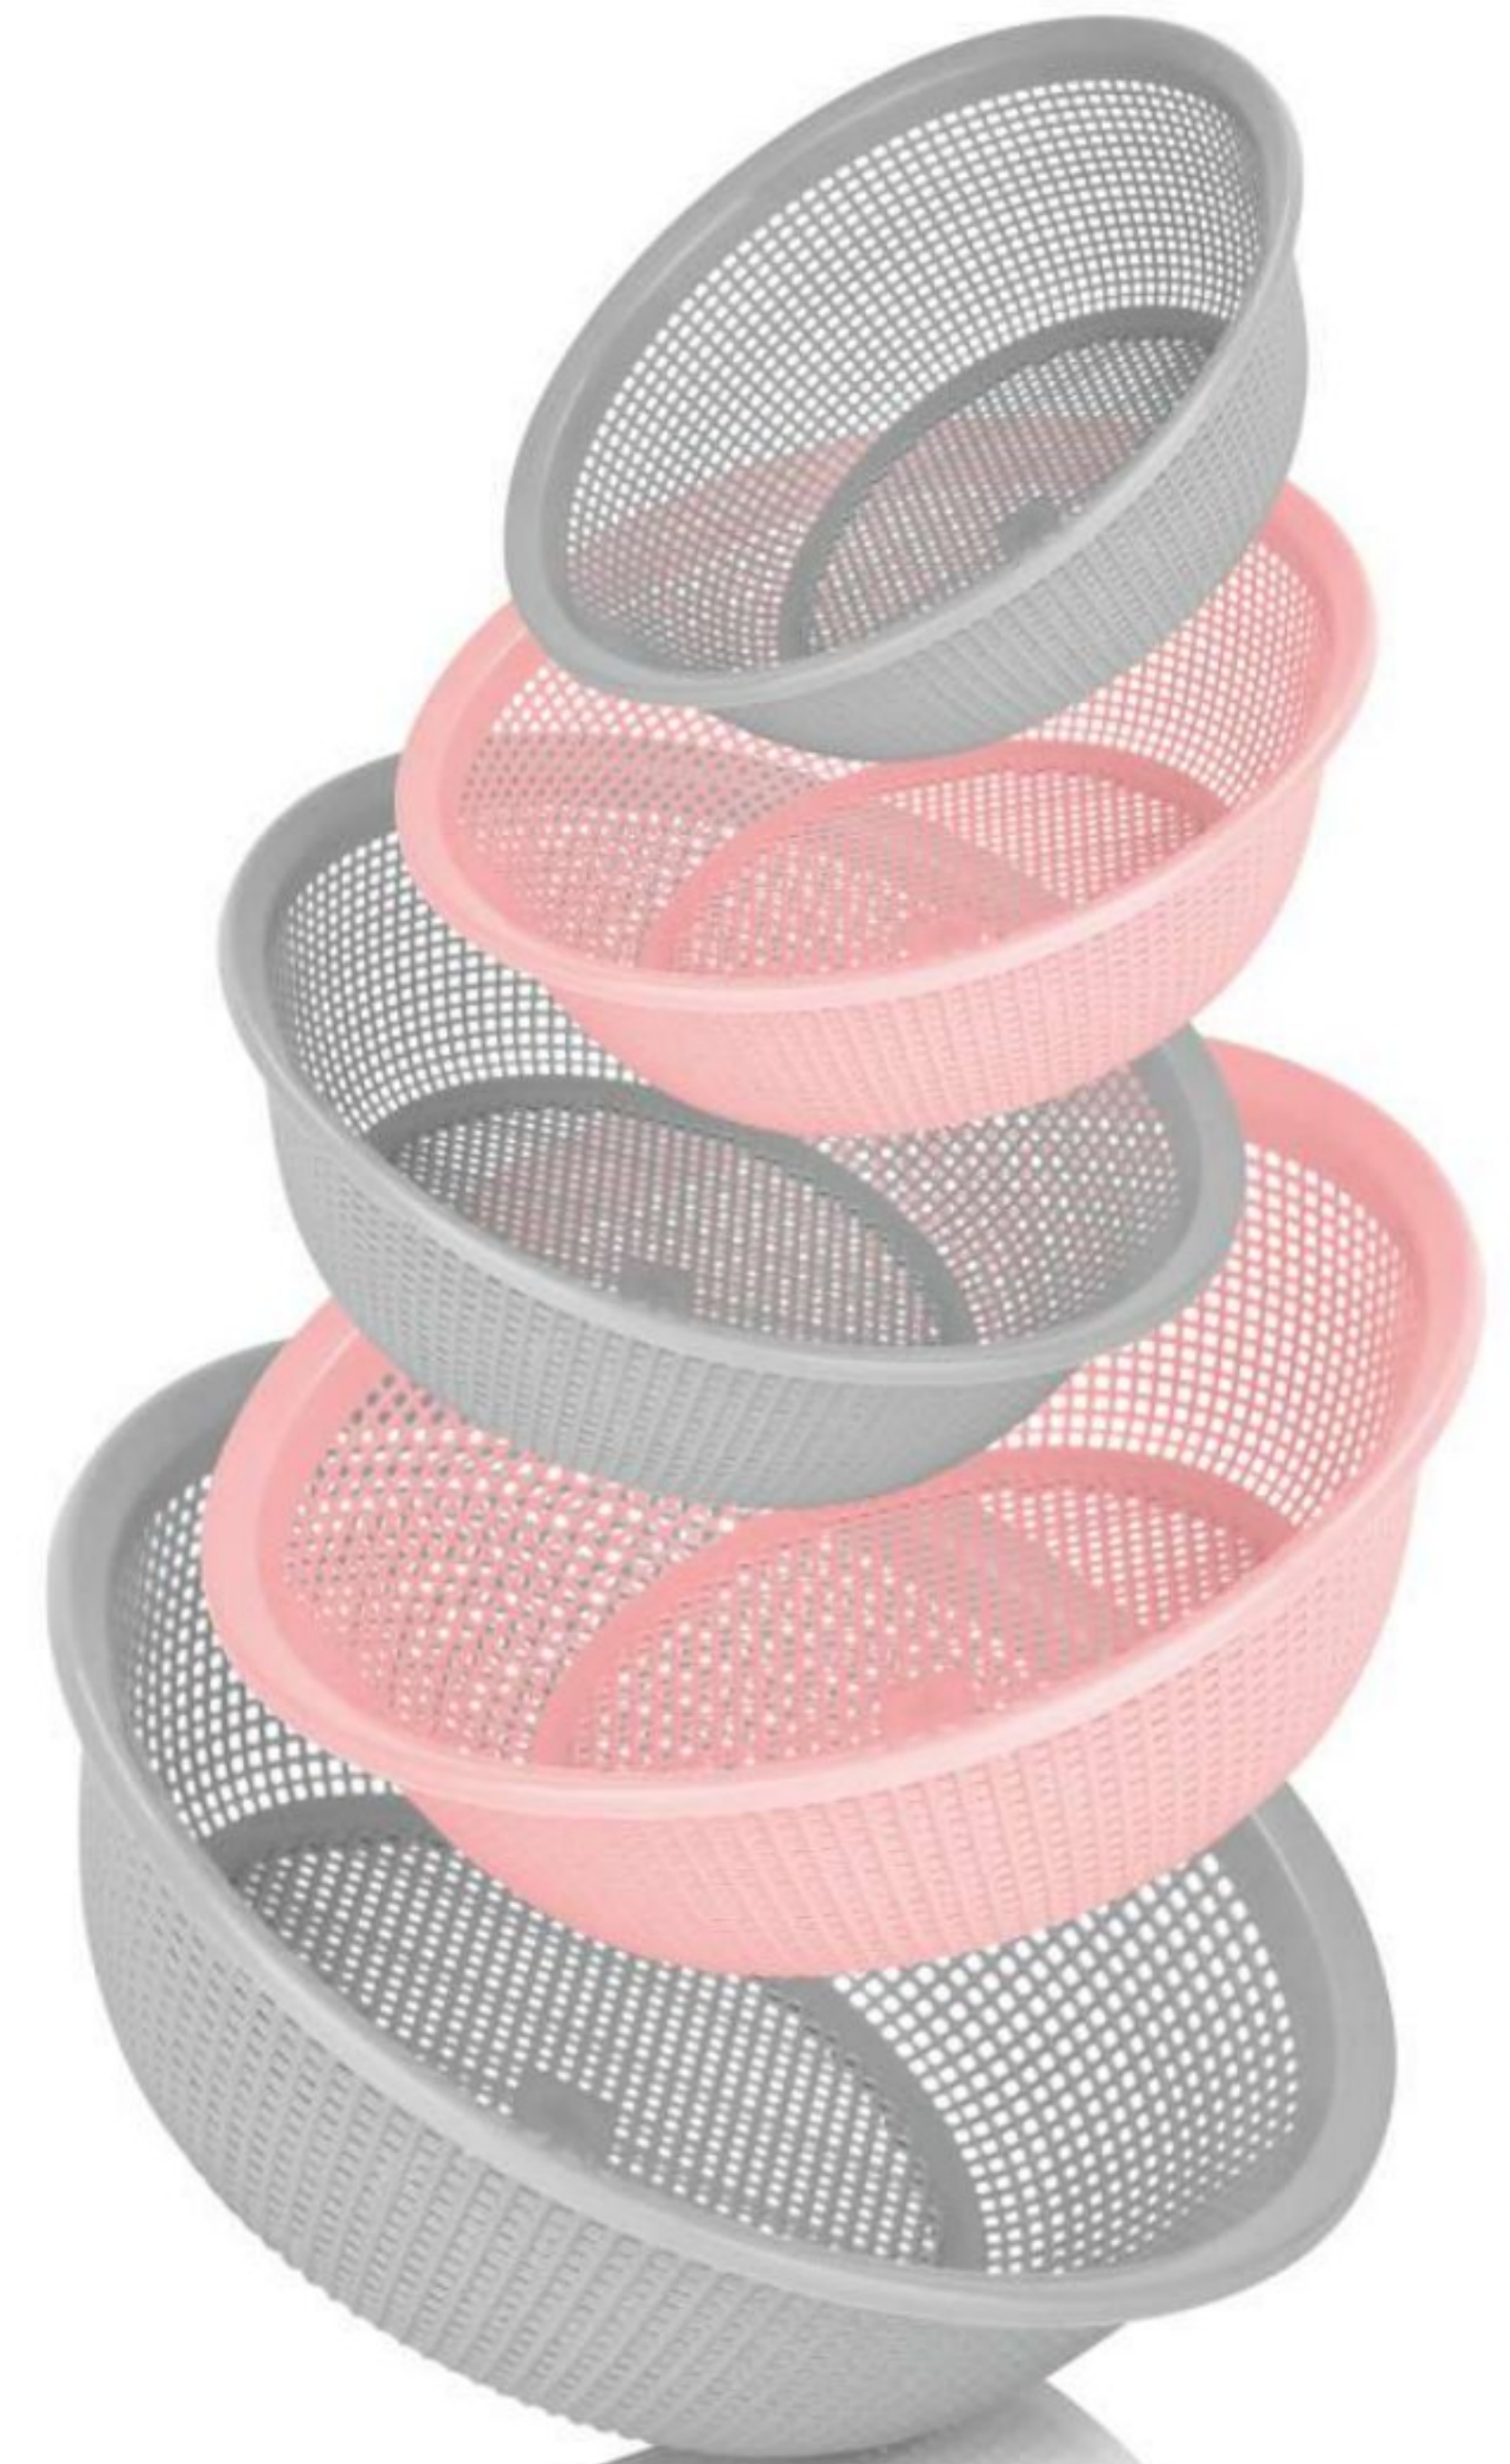

5 SIZES

COLANDER
PRODUCED BY EADEAL PLASTIC

آبکش میخک سایز ۱-۲-۳-۴-۵
Code : 3055-3054-3053-3052-3051
☞ 48 ☞ 48 ☞ 48 ☞ 60 ☞ 60