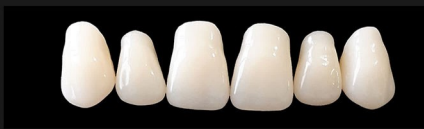

LIGHT

S1

P1

L1

V1

P2

V2

M3

M5

M6

K3

K5

K6

Light teeth are made in the form of double curing and two layers of durable acrylic in different designs and colors. The size of the teeth is derived from the best tooth size in the world, which matches the natural human teeth and the appearance of the face. Light teeth don't change color over time, and this claim has been tested for years. LIGHT Dental has international standards and dental school approval. With years of hard work and experience, azindandan has brought health and wellness to customers.

V2

M3

M5

M6

K3

K5

K6

Genius teeth are made in the form of three cures and three layers of resistant acrylic in different designs and colors. The size of the teeth is derived from the best tooth size in the world, which matches the natural human teeth and the appearance of the face. Genius teeth don't change color over time, and this claim has been tested for years. Genius Dental has international standards and dental school approval. With years of hard work and experience, azindandan has brought health and wellness to customers.

60

M3

M5

M6

K3

K5

K6

The classic tooth is made in the form of three cures and three layers of resistant composite in different designs and colors. The size of the teeth is derived from the best tooth size in the world, which matches the natural human teeth and the appearance of the face. Classic teeth don't change color over time, and this claim has been tested for years. Dental Classis meets international standards and is accredited by the dental school. With years of hard work and experience, azindandan has brought health and wellness to customers.