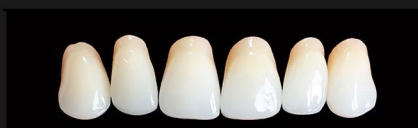

STON

21

32

31

30

35

33

38

41

42

M3

M5

M6

K3

K5

K6

AZINDANDAN

STONE teeth are made in the form of three cures and three layers of durable composite in different designs and colors. The size of the teeth is derived from the best tooth size in the world, which matches the natural human teeth and the appearance of the face. STONE teeth don't change color over time, and this claim has been tested for years. STONE Dental meets international standards and is accredited by the School of Dentistry. With years of hard work and experience, azindandan has brought health and wellness to customers.

www.azindandan.ir

Telegram: @azindandan