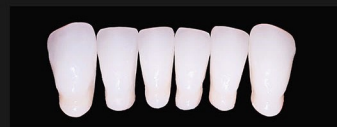

V2

M3

M5

M6

K3

K5

K6

Genius teeth are made in the form of three cures and three layers of resistant acrylic in different designs and colors. The size of the teeth is derived from the best tooth size in the world, which matches the natural human teeth and the appearance of the face. Genius teeth don't change color over time, and this claim has been tested for years. Genius Dental has international standards and dental school approval. With years of hard work and experience, azindandan has brought health and wellness to customers.

35

33

38

41

42

M3

M5

M6

K3

K5

K6

AZINDANDAN

STONE teeth are made in the form of three cures and three layers of durable composite in different designs and colors. The size of the teeth is derived from the best tooth size in the world, which matches the natural human teeth and the appearance of the face. STONE teeth don't change color over time, and this claim has been tested for years. STONE Dental meets international standards and is accredited by the School of Dentistry. With years of hard work and experience, azindandan has brought health and wellness to customers.

60

M3

M5

M6

K3

K5

K6

The classic tooth is made in the form of three cures and three layers of resistant composite in different designs and colors. The size of the teeth is derived from the best tooth size in the world, which matches the natural human teeth and the appearance of the face. Classic teeth don't change color over time, and this claim has been tested for years. Dental Classis meets international standards and is accredited by the dental school. With years of hard work and experience, azindandan has brought health and wellness to customers.