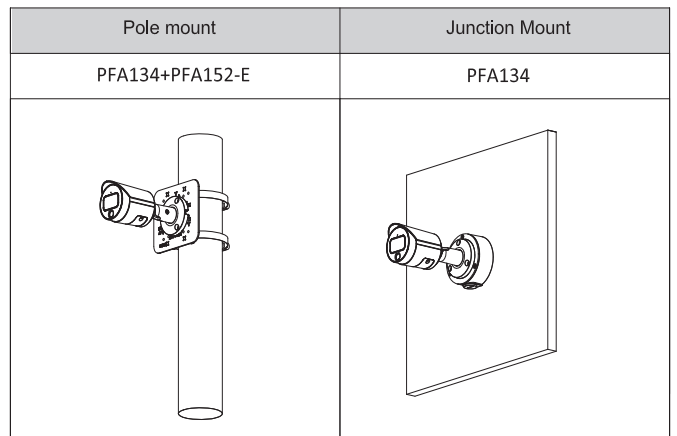

Environment

Operating Conditions	-40°C to +60°C (-40°F to +140°F)/less than ≤ 95% RH
Storage Temperature	-40°C to +60°C (-40°F to +140°F)
Protection Grade	IP67

Structure

Casing	metal
Dimensions	166.2 mm × Ø70 mm (6.5" × Ø2.8")
Net Weight	0.473 kg (1.0 lb)
Gross Weight	0.574 kg (1.3 lb)

Accessories

Optional:

Dimensions (mm[inch])