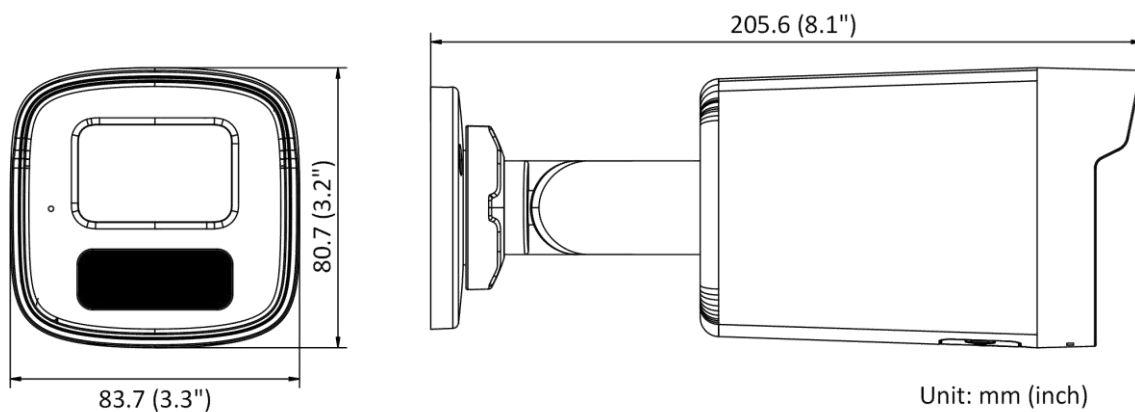

Safety	UL: UL 62368-1; CB: IEC 62368-1: 2014+A11; CE-LVD: EN 62368-1: 2014/A11: 2017; BIS: IS 13252 (Part 1): 2010/ IEC 60950-1: 2005
Environment	CE-RoHS: 2011/65/EU; WEEE: 2012/19/EU; Reach: Regulation (EC) No 1907/2006
Protection	IP67: IEC 60529-2013

▪ Available Model

DS-2CD1T47G0-L (4/6 mm)

DS-2CD1T47G0-LUF (4/6 mm)

▪ Typical Application

Hikvision products are classified into three levels according to their anti-corrosion performance. Refer to the following description to choose for your using environment.

This model has NO SPECIFIC PROTECTION.

Level	Description
Top-level protection	Hikvision products at this level are equipped for use in areas where professional anti-corrosion protection is a must. Typical application scenarios include coastlines, docks, chemical plants, and more.
Moderate protection	Hikvision products at this level are equipped for use in areas with moderate anti-corrosion demands. Typical application scenarios include coastal areas about 2 kilometers (1.24 miles) away from coastlines, as well as areas affected by acid rain.
No specific protection	Hikvision products at this level are equipped for use in areas where no specific anti-corrosion protection is needed.

▪ Dimension

▪ Accessory

▪ Optional