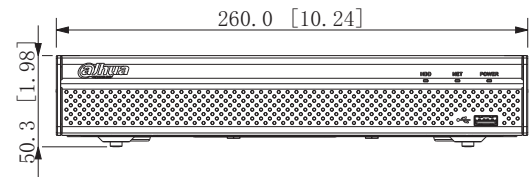

General

Power Supply	12 VDC, 1.5 A
Power Consumption	Total output of NVR is ≤ 10 W (without HDD)
Net Weight	0.81 kg (1.79 lb)
Gross Weight	1.33 kg (2.93 lb)
Product Dimensions	260 mm × 232.7 mm × 47.6 mm (10.24" × 9.16" × 1.87") (W × L × H)
Packaging Dimensions	89 mm × 333 mm × 315 mm (3.50" × 13.11" × 12.40") (W × L × H)
Operating Humidity	10%–93% (RH)
Operating Temperature	−10 °C to +55 °C (14 °F to +131 °F)
Installation	Rack or desktop

Dimensions (mm[inch])

Panels

- 1 AUDIO OUT, RCA Connector
- 2 Power Input
- 3 Network Port
- 4 VGA Port
- 5 AUDIO IN, RCA Connector
- 6 HDMI Port
- 7 USB Port
- 8 Ground