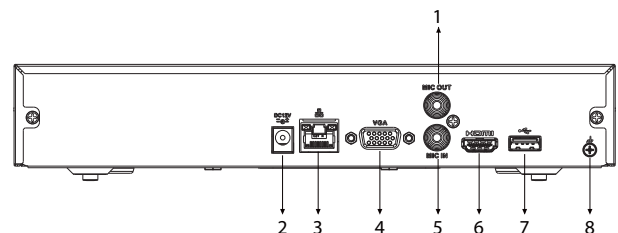

General

Power Supply	12 VDC, 1.5 A
Power Consumption	Total output of NVR is ≤ 10 W (without HDD)
Net Weight	0.81 kg (1.79 lb)
Gross Weight	1.33 kg (2.93 lb)
Product Dimensions	260 mm × 232.7 mm × 47.6 mm (10.24" × 9.16" × 1.87") (W × L × H)
Packaging Dimensions	89 mm × 333 mm × 315 mm (3.50" × 13.11" × 12.40") (W × L × H)
Operating Humidity	10%–93% (RH)
Operating Temperature	−10 °C to +55 °C (14 °F to +131 °F)
Installation	Rack or desktop

Dimensions (mm[inch])

Panels

- 1 AUDIO OUT, RCA Connector
- 2 Power Input
- 3 Network Port
- 4 VGA Port
- 5 AUDIO IN, RCA Connector
- 6 HDMI Port
- 7 USB Port
- 8 Ground