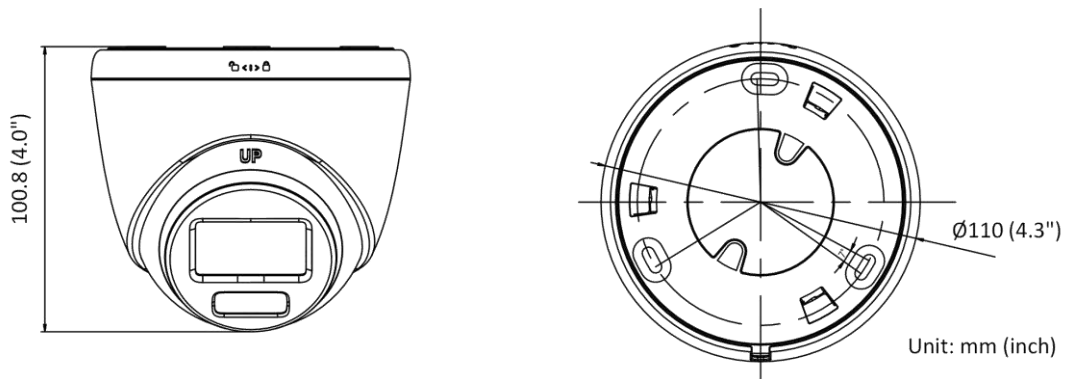

Dimension

Accessory

DS-1280ZJ-S
Junction Box

DS-1276ZJ-SUS
Corner Mount

DS-1275ZJ-SUS
Vertical Pole Mount

DS-1272ZJ-110-TRS
Wall Mount

Distributed by

HIKVISION

Headquarters

No.555 Qianmo Road, Binjiang District,
Hangzhou 310051, China
T +86-571-8807-5998
overseasbusiness@hikvision.com

Hikvision USA
T +1-909-895-0400
sales.usa@hikvision.com

Hikvision Australia
T +61-2-8599-4233
salesau@hikvision.com

Hikvision India
T +91-22-28469900
sales@pramahikvision.com

Hikvision Canada
T +1-866-200-6690
sales.canada@hikvision.com

Hikvision Thailand
T +662-275-9949
sales.thailand@hikvision.com

Hikvision Europe
T +31-23-5542770
sales.eu@hikvision.com

Hikvision Italy
T +39-0438-6902
info.it@hikvision.com

Hikvision Brazil
T +55 11 3318-0050
Latam.support@hikvision.com

Hikvision Turkey
T +90 (216)521 7070- 7074
sales.tr@hikvision.com

Hikvision Malaysia
T +601-7652-2413
sales.my@hikvision.com

Hikvision UK & Ireland
T +01628-902140
sales.uk@hikvision.com

Hikvision South Africa
Tel: +27 (10) 0351172
sale.africa@hikvision.com

Hikvision France
T +33(0)1-85-330-450
info.fr@hikvision.com

Hikvision Kazakhstan
T +7-727-9730667
nikia.panfilov@hikvision.ru

Hikvision Vietnam
T +84-974270888
sales.vt@hikvision.com

Hikvision UAE
T +971-4-4432090
salesme@hikvision.com

Hikvision Singapore
T +65-6684-4718
sg@hikvision.com

Hikvision Spain
T +34-91-737-16-55
info.es@hikvision.com

Hikvision Tashkent
T +99-87-1238-9438
uzb@hikvision.ru

Hikvision Hong Kong
T +852-2151-1761
info.hk@hikvision.com

Hikvision Russia
T +7-495-669-67-99
saleru@hikvision.com

Hikvision Korea
T +82-(0)31-731-8817
sales.korea@hikvision.com