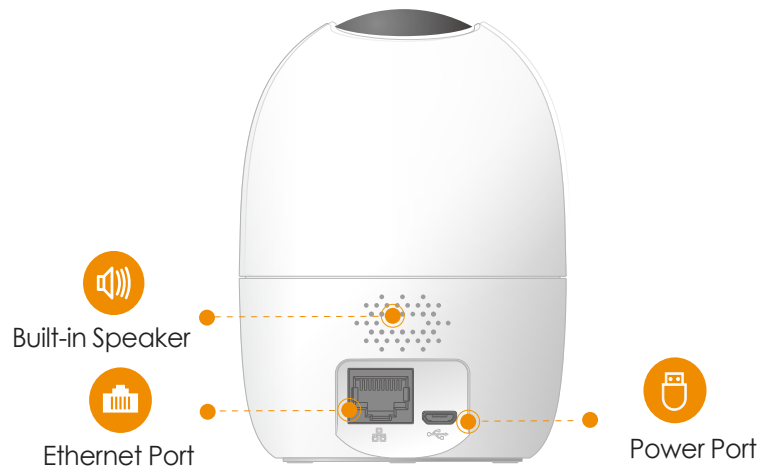

imou

Ranger 2 3MP

3MP H.265 Wi-Fi Pan & Tilt Camera

With 3MP 2K live monitoring and 0~355° pan & -5~80° tilt features, Ranger 2 3MP ensures every corner of your home completely covered. Human Detection quickly finds human targets in images and immediately sends a notification to you. Privacy Mode helps protect your personal privacy when you are home, and Smart Tracking function lets the camera follows moving objects when it detects motion.

Abnormal Sound Alarm

Sends alerts to your smartphone when it detects abnormal sound

Alarm Notification

Sends instant alerts to your mobile phone when an event is detected

Built-in Siren

Scare stangers away from your home

Diversified Storage

Supports NVR, Cloud Storage or Micro SD card (up to 256GB)

Two-way Talk

Communicate with family and pets easily

Stay close with what you care

With Cloud service, you will have access to what you care as long as Internet is available. You can record daily or motion videos on Cloud and playback anytime anywhere.

Front View

Back View

Specifications

Camera

1/2.8" Progressive CMOS
 3MP (2304 x 1296)
 Night Vision: 10m(33ft) Distance
 3.6mm Fixed Lens
 Field of View : 83° (H), 46° (V), 100° (D)
 355° Pan & -5~80° Tilt