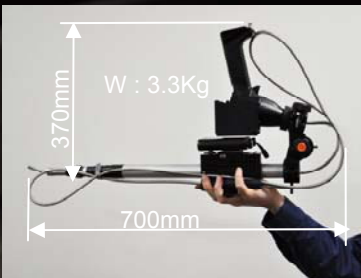

**On Demand
Model**

Multi-Purpose Audio/ Video Search & Rescue Camera

PROEYE 991-NH

YONE

nano-cam Handy

YONE CORPORATION