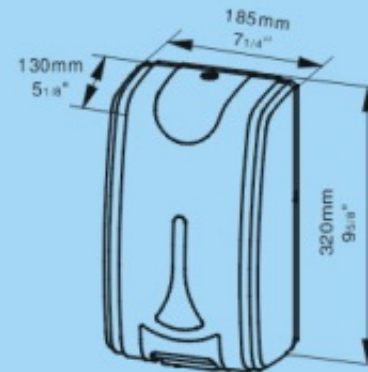

## ZYQ210

- \* CPU Control, Infrared Sensor with good anti-interference capability.
- \* Dripping volume can be adjustable, from 0.5 to 3ml is available.
- \* Dripping direction can be adjustable, from 0° (vertical) to 30° , 4 ranks are available.
- \* Power supplied by DC Transformer

### SPECIFICATIONS:

Motion voltage:	AC 220V~/50Hz	AC 110~120V/60Hz
Voltage:	DC 6V	DC 6V
Rated power:	12VA	12VA
Capability:	2100mL	2100mL
Drop:	0.5~3.5mL	0.5~3.5mL
Dimensions:	425 x 400 x 350(mm)	16 3/4" x 15 3/4" x 13 3/4"
Unit weight:	2.3kg	5.1 lb
Package:(6pcs)	16kg	35 lb