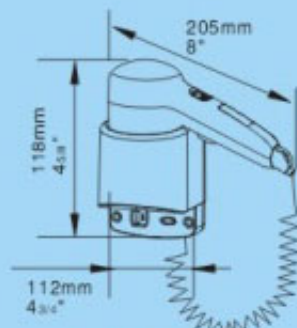

RCY120-18A1

SPECIFICATIONS:

Voltage:	220V~/50Hz	110-120V/60Hz
Rated Power:	1200W	1000W
Current:	5.5A	9.1A
Electric-shock safeguard	☐	☐
Blowing volume:	71m³/h	71m³/h
Air speed:	13m/S	13m/S
Dimensions:	555x265x422mm	22"x10 3/8"x16 5/8"
Unit weight:	1.3kg (RCY120-18A)	2.9lb
	0.7kg (RCY120-18A1)	1.5lb
Package: (12pcs)	18kg (RCY120-18A)	40lb
	11kg (RCY120-18A1)	24lb