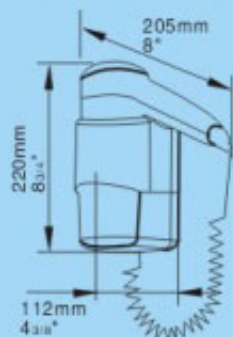

## RCY120-18A RCY120-18A1

- \* 1200W strong drying power
- \* Master power switch and light indicator in the holder; Instant on/off
- \* Transparent cover to keep dust and water away
- \* Built-in shock safeguard ; Heavy duty coiled cord
- \* Vertical wall-mounted holder sleeve and optimize space
- \* Great for hotel and family

### SPECIFICATIONS:

Voltage:	220V~/50Hz	110-120V/60Hz
Rated Power:	1200W	1000W
Current:	5.5A	9.1A
Electric-shock safeguard	<input type="checkbox"/>	<input type="checkbox"/>
Blowing volume:	71m <sup>3</sup> /h	71m <sup>3</sup> /h
Air speed:	13m/S	13m/S
Dimensions:	555x265x422mm	22"x10 3/8"x16 5/8"
Unit weight:	1.3kg (RCY120-18A )	2.9lb
	0.7kg (RCY120-18A1 )	1.5lb
Package: (12pcs)	18kg (RCY120-18A )	40lb
	11kg (RCY120-18A1)	24lb