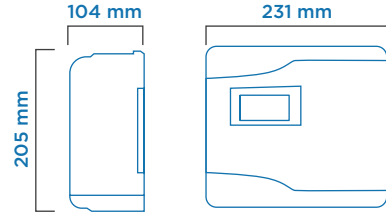

AROMA DIFFUSER E2 POWER ECO

Dimensions

Compatible Cartridge

Volume
125 ml

White

Black & White

Type	Power Eco	
Item No	921170	
Barkode	8697461916371	8697461916401
Colour	White	Black and White
Plastic Material	PP	
Mounting Type	Wall mount or used on a flat surface	
Packaging Dimensions* (mm)	262 (l) x 118 (w) x 231 (h)	
Gross Weight (kg)	1,33	
Net Weight (kg)	1,12	
Coverage (m3)	Up to 450	
Aroma Cartridge Volume (ml)	125	
Operation	24 hours or with daylight only, Adjustable diffusion level	
Power (W)	5	
Power supply	220 - 240 V / 50 - 60 Hz	
Case Quantity (pcs.)	1	

*Dimensions: l: Length, w: Width, h: Height

**ALWAYS CLEAN.
ALWAYS FRESH.**