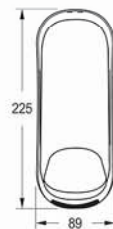

Product	Dispenser
Model	Imaa
Size	225 \ 89 \ 75 mm
Capacity	0.4 Liter
Code	E1040

IMAA
Parts Complete Replacement
Guarantee