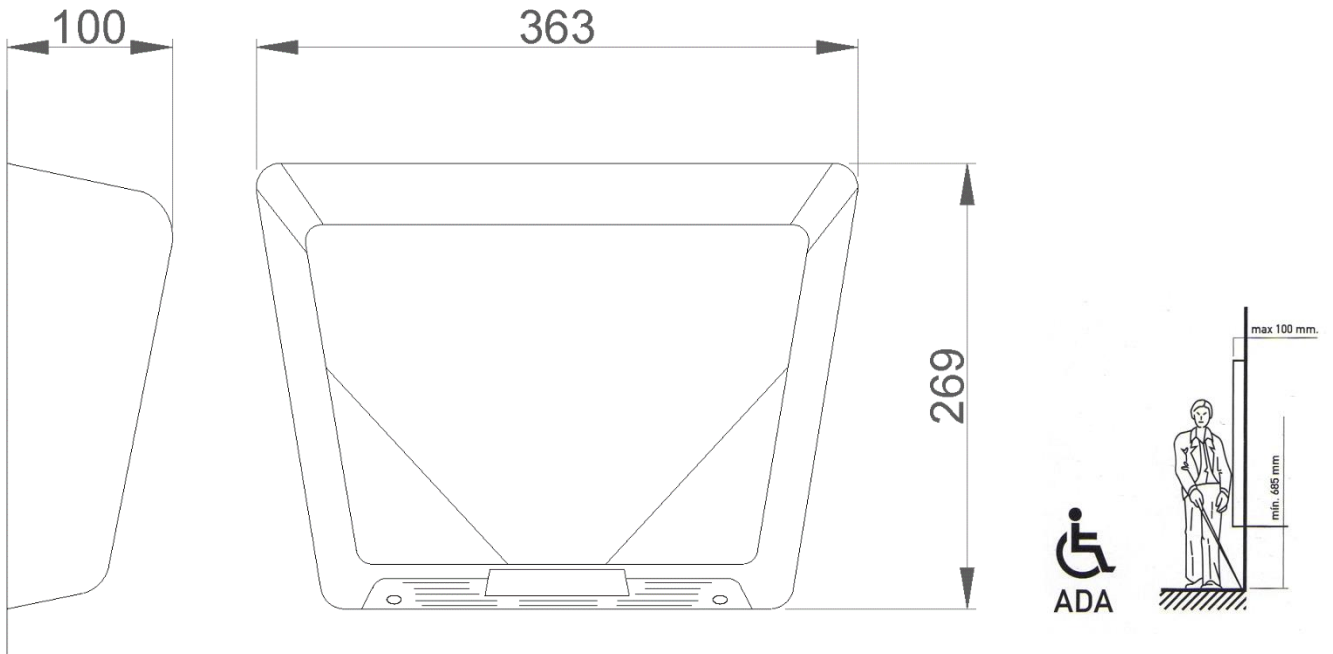

**SUGGESTED TEXT FOR PRESCRIPTION**

NOFER hand dryer, with AISI 304 stainless steel housing gloss finish, hot air operated with electronic sensor, 2350 W power and temperature of 39°C. Motor speed 8300 r.p.m. Dimensions: 269 height x 363 width x 100 depth (mm).

**01451.W**

**01600.S**

**01600.W**

**TECHNICAL DRAWING**

DIMENSIONS IN mm

NOFER S.L.  
Avenida de la fama, 118  
08940 · Cornellà de Llobregat (Barcelona)  
Tel +34 934 742 423 · Fax +34 934 743 548  
nofer@nofer.com · www.nofer.com