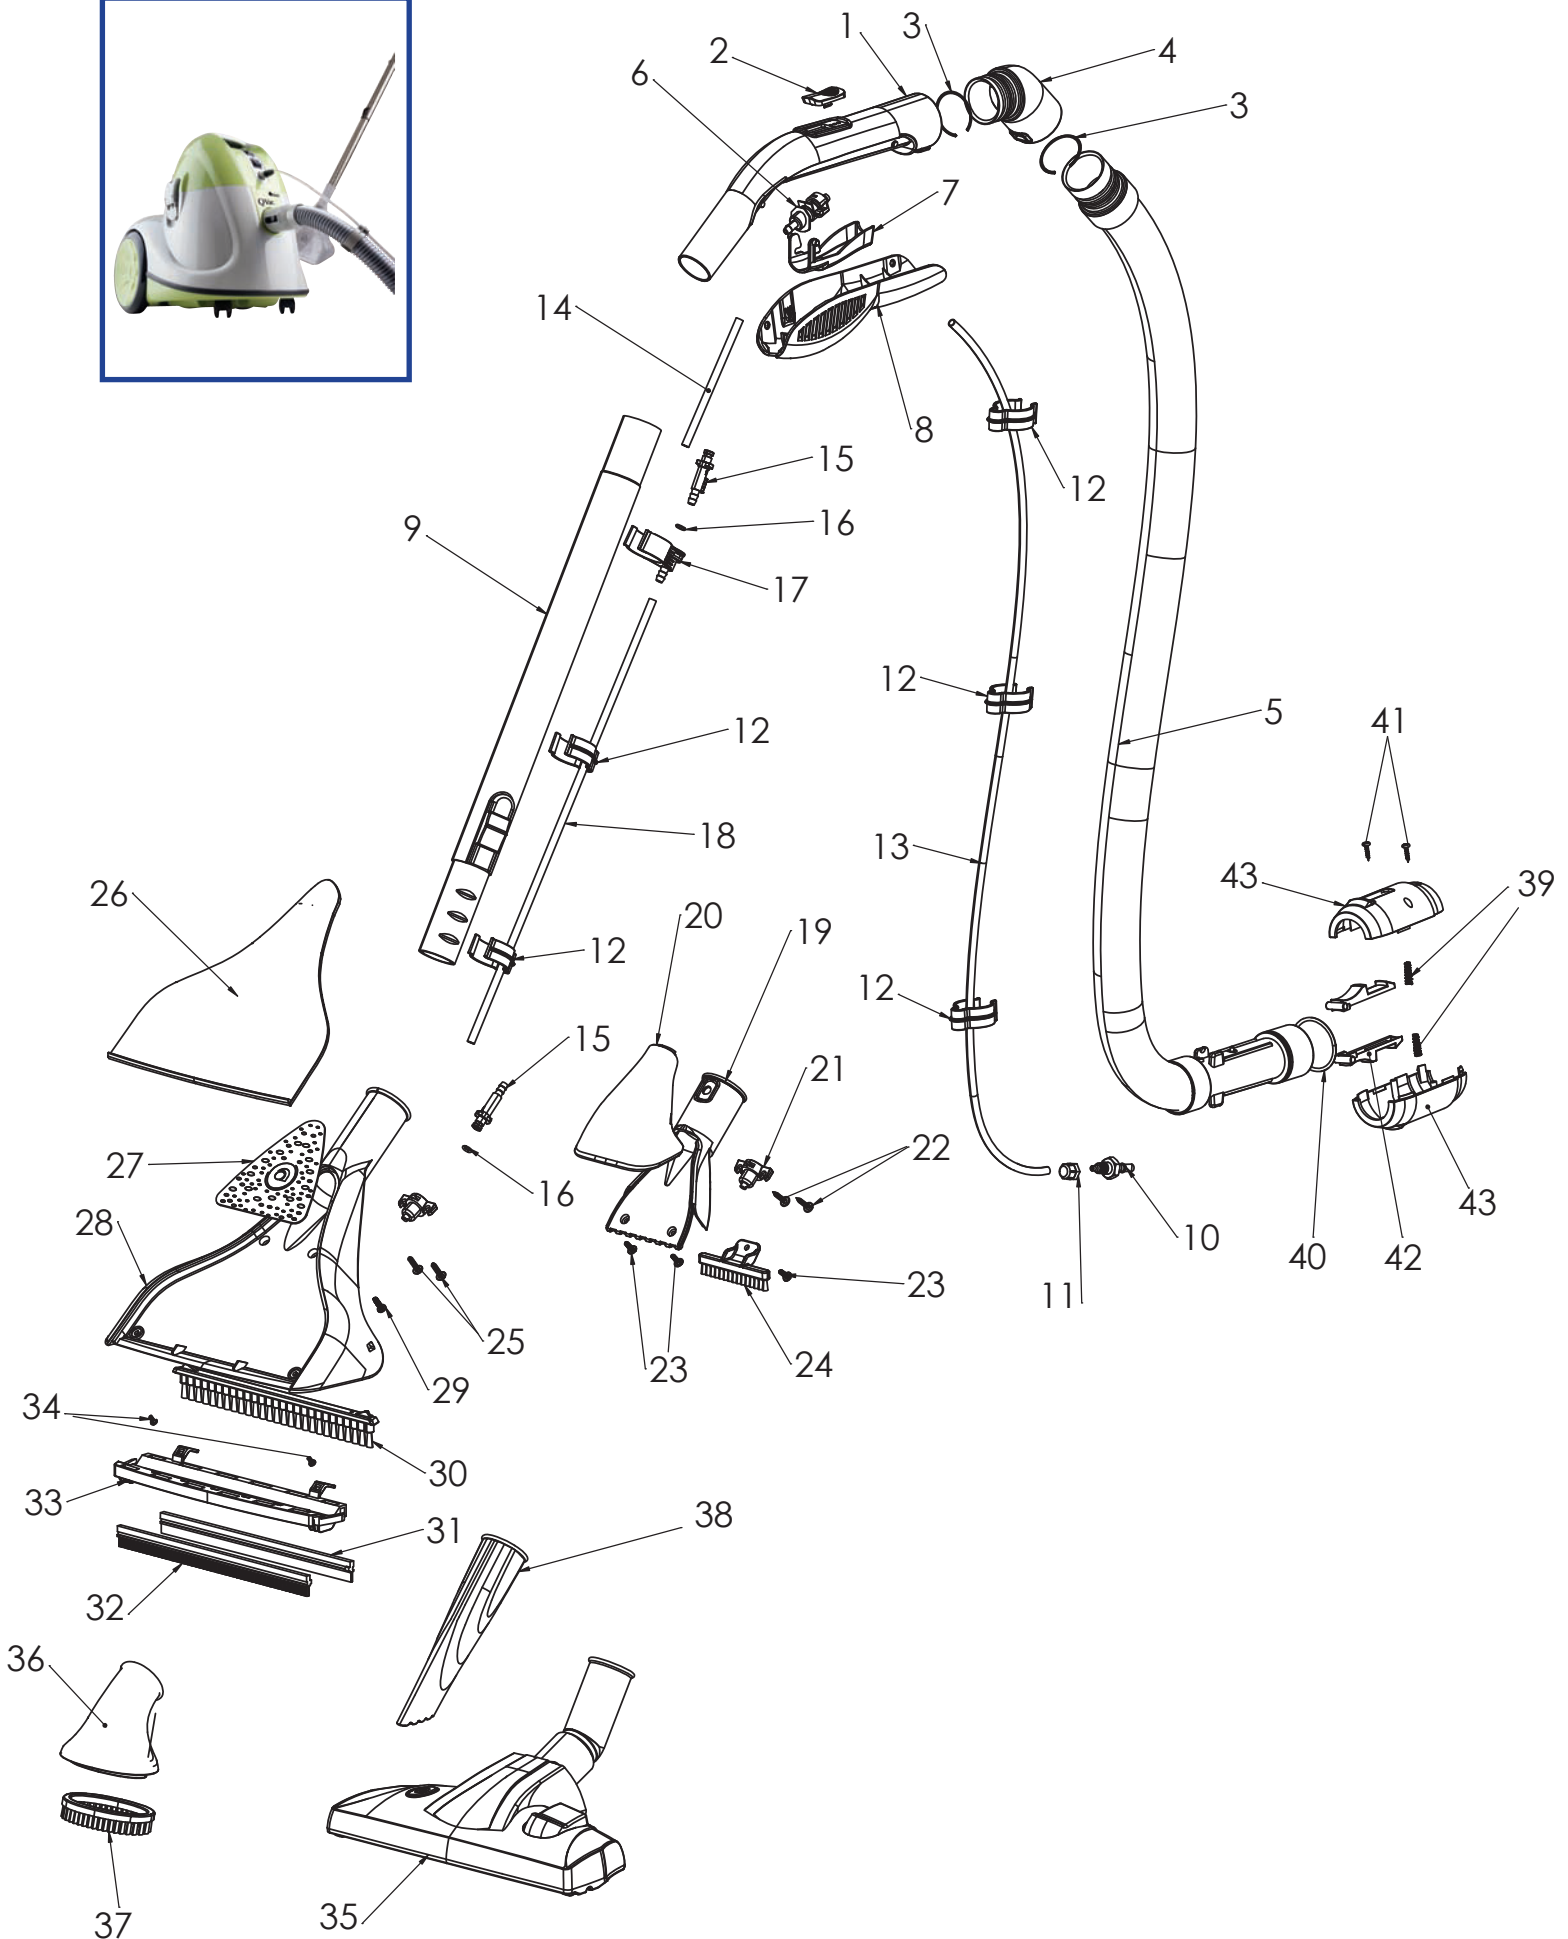

QVAC VACUUM CLEANER

15B - Accesories

Spare Parts Price List

1B Accessories Group

P.No	Item Code	Description	Configuration	Remarks	Qty / Pack
1	781041Z	Trigger Body			5
2	781051ZY	Slide Bar, Green			5
3	781049Z	Elbow Ring			5
4	781048Z01	Hose Elbow			2
5	780013Z	Hose Group with Adaptor			1
6	780011Z	Trigger Valf Group			5
*	780010Z01	Washing Hose Group	Group(7,8,10,11,13,14,15,16,17,18)		1
7	781042Z	Trigger Latch			5
8	781043Z	Trigger Protector			2
9	785002Z01	Telescopic Pipe			1
10	644061ZG	Check Valve Coupling, Grey			1
11	644031ZG	Check Valve Nut, Grey			1
12	781052Z	Hose Clamp			5
13	784013Z	Washing Hose (4,5x6,5 2300mm), Transparent			1
14	784014Z	Washing Hose (4,5x6,5 115 mm), Transparent			1
15	781035Z	Serial Connection Coupling			5
16	714009Z	Oring 4,5x 2			10
17	781053Z	Hose Clamp with Socket			1
18	784015Z	Washing Hose (4,5X6,5 810 mm), Transparent			1
*	780015Z	Seat & Sofa Washing Tool Group	Group(19,20,21,22,23,24)		1
19	781036Z	Small Washing Body			1
20	781037Z	Small Washing Cover			1
21	781033Z	Fountain part			5
22	601007Z	Screw 3,5x19 RYSB			50
23	601030Z	Screw 3,5x11 RYSB			50
24	641172ZG	Small Washing Brush			1
25	602010Z	Screw 3,9x16 RYSB			50
*	780016Z	Carpet Washing Tool Group WAP	Group(25,26,27,28,29,30,31,32,33,34)		1
26	781031Z	Carpet Washing Tool's Cover			1
27	788010Z	Carpet Washing Tool's Sticker			1
28	781030Z	Carpet Washing Tool's Body			1
29	602025Z01	Screw 3,9x13 YSB			50
30	781032Z	Carpet Washing Tool's Brush			2
31	784008Z	Hard Floor Washing Rubber, Rear			1
32	784007Z	Hard Floor Washing Rubber, Front			1
33	781034Z	Hard Floor Washing Tool			2
34	601081Z	Screw 3,9x7,5 YSB			50
35	780007Z	Floor Cleaning Tool			1
*	780017Z	Armchair Brush Group			1
36	781038Z	Armchair Tool Body			1
37	781071Z	Armchair Tool Brush			2
38	781040Z	Baseboard Tool			1
39	783001Z	Adaptor Bow			1
40	784006Z	Adaptor Gasket			1
41	601066Z	Screw 3,3x13 YSB			50
42	781055Z	Adaptor Side Latch			5
43	781054Z01	Adaptor (Right-Left)			2