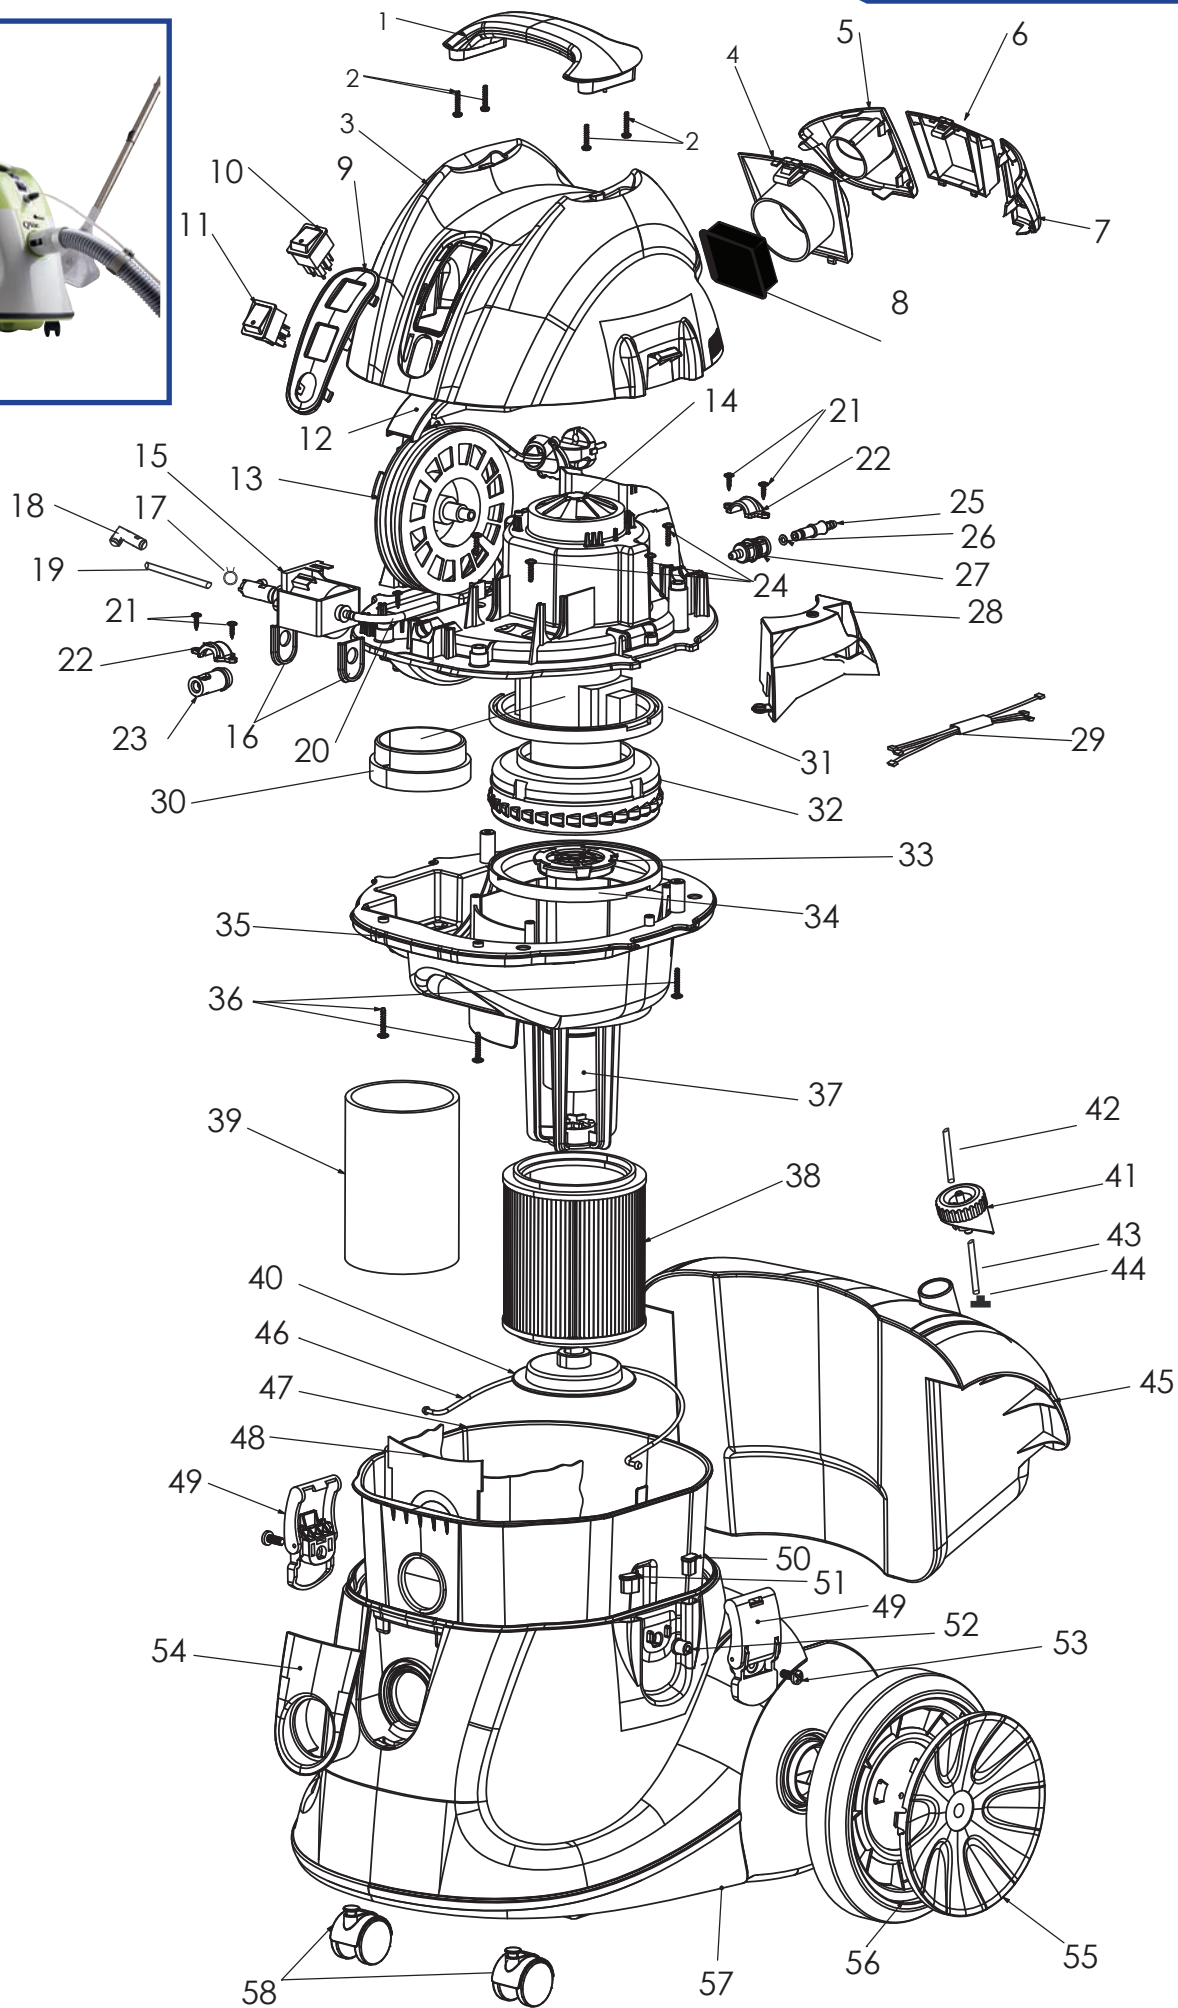

15A-Body Group
1300078 - Aura QVac Vacuum Cleaner

1A Body Group

P.No	Item Code	Description	Configuration	Remarks	Qty / Pack
1	78001Z	Handle			2
2	601077Z01	Screw 3,9x19 YSB			50
3	781002ZY01	Top Cover, Green			1
4	781004Z	Blower Adaptor			5
5	781021Z	Cover, Power Cable			1
6	781066Z	Cover, Filter			2
7	781022Z	Cover, Suction Hole			5
8	524003Z01	Exhaust Filter			1
9	781024Z	Switch Panel			2
10	786008Z	On-Off Switch			1
11	786007Z	Pump Switch			1
12	781028Z	Protector, Cable Wind			1
13	787001Z01	Cable Wind with Power Cable			1
13"	787001ZUK	Cord Rewinder Set, UK Plug			1
13"	787002Z	Cord Rewinder Set, Brasilian Plug	127V-220V		1
14	781005Z01	Motor Base			1
15	649022Z	Water Pump			1
16	784001Z	Pump Gasket			1
17	649036Z	Hose Clamp - Ø6x8			10
18	644086Z	Elbow, Water Pump			5
19	784011Z01	Pump Out Hose, 61mm			1
20	784010Z01	Pump Suction Hose, 397mm			1
21	601060Z	Screw 3,5x13 RYSB			50
22	781026Z	Clamp			1
23	780002Z	Check Valf			2
24	601006Z	Screw 4,2x17 RYSB			50
25	781009Z	Suction Coupling, Male			2
26	714009Z	Oring 4,5x2			10
27	781008Z	Suction Coupling, Female			2
28	781064Z	Air Baffle			1
29	786009Z01	Cable Group			1
30	781014Z	Plastic Part, Motor Filter			1
31	784022Z	Motor Base Gasket			1
32	786010Z	Vacuum Motor			1
33	784023Z	Motor Gasket Top, Yongjie			1
34	784024Z	Motor Gasket Bottom, Yongjie			1
35	781006Z	Conneting Cage			1
36	601080Z01	Screw 4,2x25 RYSB			50
37	781013Z	Filter Buoy			1
38	789001Z01	Motor Filter			1
39	784012Z	Sponge Filter			1
40	781015Z	Filter Holder			2
41	781018ZY	Water Tank Stopper, Green			2
42	784017Z	Hose (5,5x8x100mm), Transparent			1
43	784021Z	Hose (5,5x8x192mm), Transparent			1
44	641327Z	Sucking Filter			1
45	780004Z	Clean Water Tank, Grey			1
46	785001Z	Bucket Handle			1
47	781011Z	Bucket			1
48	789003Z01	Dust Bag, SMS			1
49	780006Z	Latch Group, Grey			1
50	781058Z	Body Stopper, Right			1
51	781059Z	Body Stopper, Left			1
52	641193Z	Plastic Nut			10
53	643024Z	Screw 6x15 YSB			50
54	781023ZY	Hose Pane, Greenl			5
55	781020ZY	Cover, Wheel, Green			2
56	781019Z	Rear Wheel			2
57	780005Z	Bottom Body Group			1
58	640013Z	Front Wheel			1
*	788006Z01	Carton Box			1
*	649038ZEN01	Shampoo			20
*	788008ZEN	User Manual			1