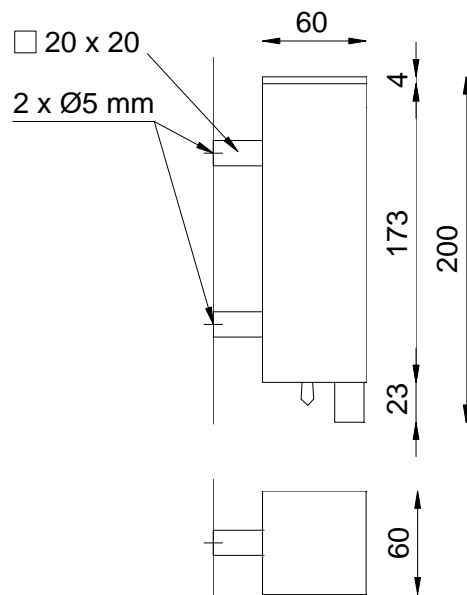

Soap dispenser

- Manual soap dispenser with push button activation.
- Wall mounted with hidden fixations.
- Thiefproof security top cover.
- Durability and easy to clean.

TECHNICAL DATA

- Made in satin finished AISI 304 stainless steel.
- Dimensions: 200 mm high x 60 mm width x 60 mm depth.
- Capacity: 300 ml.
- Maintenance: stainless steel needs maintenance because dust can eventually damage the chrome in stainless steel. We recommend monthly cleaning with our special product.

SUGGESTED TEXT FOR PRESCRIPTION

NOFER or similar, wall mounted soap dispenser made in AISI 304 stainless steel with push button activation. Hidden fixation system. Dimensions: 200 mm high x 60 mm width x 60 mm depth.

TECHNICAL DRAWING

NOFER S.L.
 Avenida de la fama, 118
 08940 · Cornellà de Llobregat (Barcelona)
 Tel +34 934 742 423 · Fax +34 934 743 548
 export@nofer.com · www.nofer.com

Related Products

03033

03008

03024