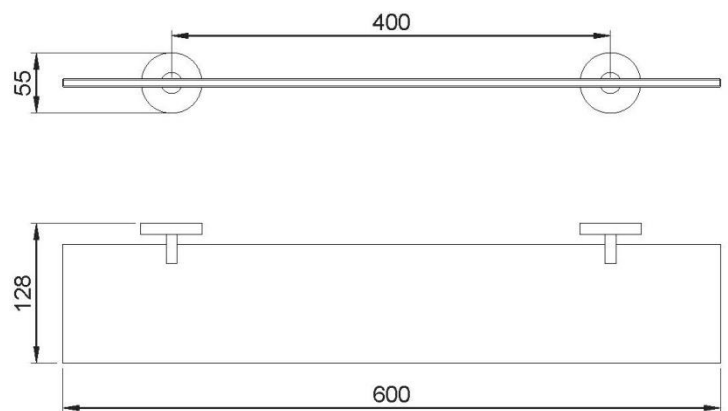

Utility shelf

- Utility frosted glass shelf with supports in stainless steel.
- Durability and resistance against corrosion.
- Circular supports with hidden anchor system.

TECHNICAL DATA

- Made of frosted glass and AISI 304 stainless steel satin finish.
- Dimensions: 55 height x 600 width x 128 depth (mm).
- Hidden wall fixations included.

SUGGESTED TEXT FOR PRESCRIPTION

Utility shelf NOFER, made of frosted glass and AISI 304 stainless steel satin finish. Dimensions: 55 height x 600 width x 128 depth (mm).

TECHNICAL DRAWING

DIMENSIONS IN mm