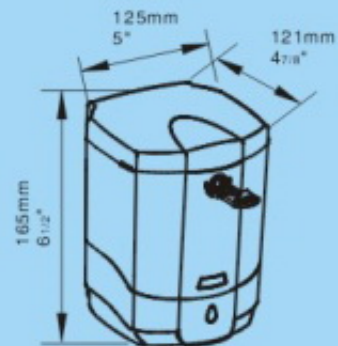

### SPECIFICATIONS:

Voltage:	DC4 x 1.5 V (LR6)	DC4 x 1.5 V (LR6)
Capability:	800mL	800mL
Drop:	1mL	1mL
Dimensions:	540 x 303 x 360(mm)	21 1/8" x 12" x 14 1/8"
Unit weight:	0.6kg	1.3 lb
Package:(16pcs)	11kg	24 lb