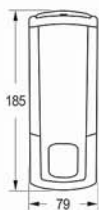

Product	Dispenser
Model	Glorya
Size	185 \ 79 \ 79 mm
Capacity	0.4 Liter
Code	G1011

GLORYA
Parts Complete Replacement
Guarantee

5 Years
Guarantee