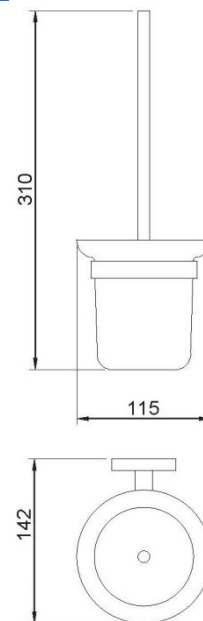

Toilet brush

- Toilet brush to clean the toilet bowl.
- Durability and resistance against corrosion.
- Suitable for public areas.

TECHNICAL DATA

- Made of AISI 304 stainless steel satin finish, shelf of ground glass.
- Dimensions: 310 height x 115 width x 142 depth (mm).
- Hidden wall fixations included.

SUGGESTED TEXT FOR PRESCRIPTION

Toilet brush NOFER, made of AISI 304 stainless steel satin finish and shelf of ground glass. Dimensions: 310 height x 115 width x 142 depth (mm).

TECHNICAL DRAWING

DIMENSIONS IN mm