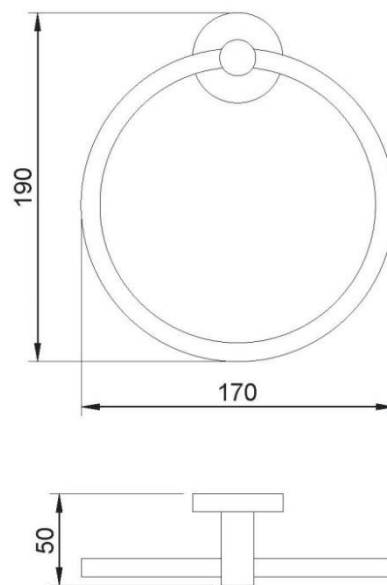

Towel ring

- Towel ring.
- Durability and resistance against corrosion.
- Suitable for public areas with high use frequency.
- Stainless steel satin finish.

TECHNICAL DATA

- Made of AISI 304 stainless steel satin finish.
- Dimensions: 190 height x 170 width x 50 depth (mm).
- Hidden wall fixations included.

SUGGESTED TEXT FOR PRESCRIPTION

Towel ring NOFER, in AISI 304 stainless steel. Dimensions: 190 height x 170 width x 50 depth (mm).

TECHNICAL DRAWING

DIMENSIONS IN mm

NOFER S.L.
 Avenida de la fama, 118
 08940 · Cornellà de Llobregat (Barcelona)
 Tel +34 934 742 423 · Fax +34 934 743 548
 export@nofer.com · www.nofer.com