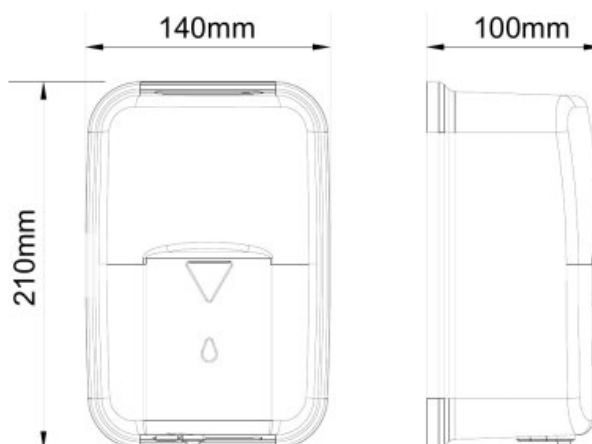

TECHNICAL DRAWING

NOFER S.L.
Avenida de la fama, 118
08940 · Cornellà de Llobregat (Barcelona)
Tel +34 934 742 423 · Fax +34 934 743 548
export@nofer.com · www.nofer.com

Related Products

03033

03008

03025

03020

03082.S

03001.S