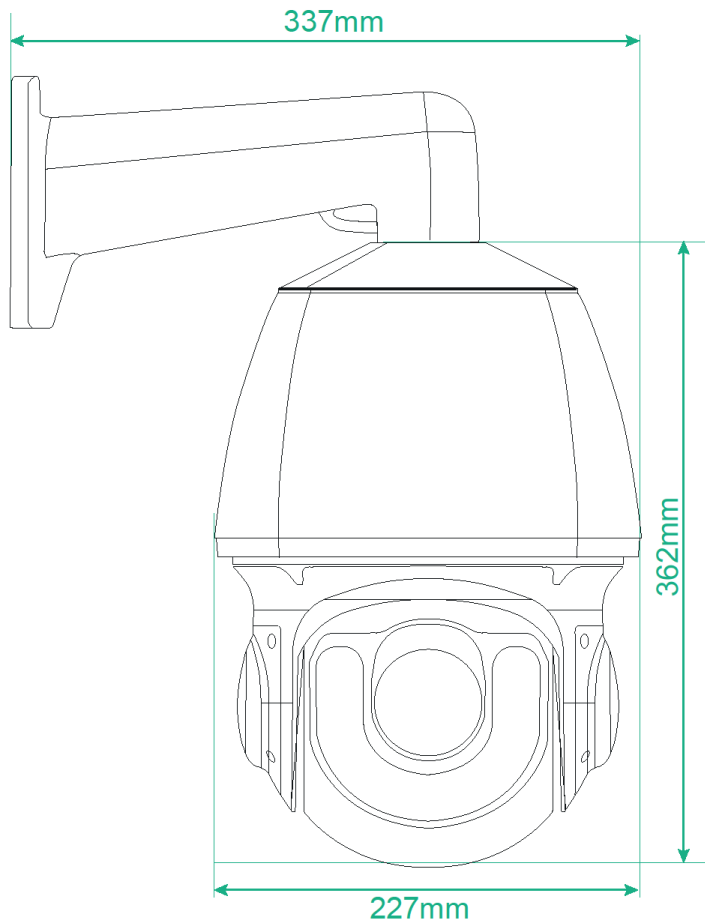

GRIFFIN GF-IP7080SH-36X300 Network Camera

Fully-featured Speed Dome, all-around 8MP surveillance

- **resolution: 8 Megapixel – Super StarLight**
- **Image Sensor: 1/1.2" Progressive Scan SONY IMX485**
- **CPU: HiSilicon 3519A**
- **Frame Rate: 30fps@8MP (3840*2160), 30fps@6MP, fps@2MP - Triple Streams**
- **Video Compression: H.264 / H.264+ / H.265 / H.265+**
- **Lens: 6 ~ 216mm Motorized Fast Auto Focus Lens (36X Motorize Zoom) – 16X Digital Zoom**
- **Picture Function: 120db WDR , DWDR , 2D/3D-DNR , Defog , HLC , ROI**
- **Memory Slot: Micro SD (256Gb Max) - ANR Support**
- **Pan Range: 0°~360° Endless - Tilt Range: 0°~95° - Pan Speed: 0°~170°/S - Tilt Speed: 0°~80°/S**
- **Number of Preset: 255 - Patrol: 32 - Pattern: 8 - Park Action: Yes**
- **Audio: Audio In, Audio Out**
- **Alarm: Alarm In, Alarm Out**
- **IR Distance: 250~300M Smart IR SMD Technology**
- **Compatibility: Onvif Ver2.6, Profile S**
- **Power Supply: 24V AC / PoE LAN**
- **IP Rating: IP67, IK10, 6KV Surge Protection**
- **Intelligent Function: Line Crossing, Area Intrusion, Unattended Object, Object Missing, Region Entrance, Region Exiting, Fast Moving, Human Detection, Vehicle Detection, Face Detection, Smart Motion Detection, Video Shelter**