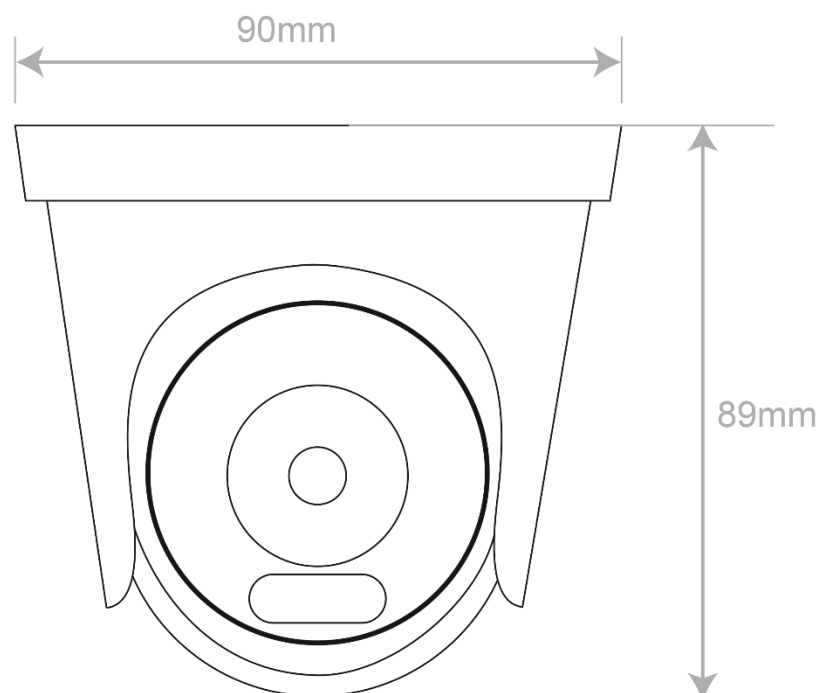

GRIFFIN GF-IF16PRE50SHE Network Camera

Featured and smart, all-around 5MP surveillance

- resolution: 5 Megapixel
- Image Sensor: 1/2.8" Progressive Scan CMOS Sensor
- CPU: HiSilicon 3516EV300
- Frame Rate: 20fps@5MP(2592*1944), 25fps@4MP, 30fps@2MP – Triple Streams
- Video Compression: H.264 / H.264+ / H.265 / H.265+
- Lens: 3.6mm Fixed Lens (2.8 mm Optional)
- Picture Function: DWDR, 2D/3D DNR, BLC, HLC, Defog, ROI
- IR Distance: 30~40m Smart IR SMD Technology
- Compatibility: Onvif Ver2.6, Profile S
- Power Supply: 12V DC / PoE IEEE802.3af
- IP Rating: IP67, 2KV Surge Protection
- Intelligent Function: Motion Detection, Video Shelter