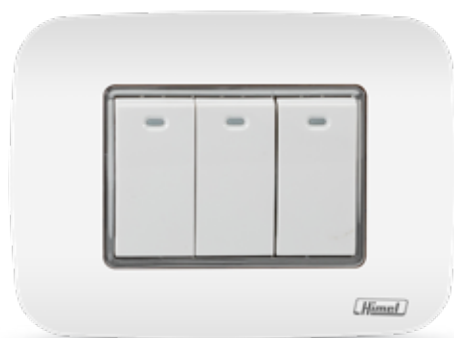

Designed with **fireproof** polycarbonate with reinforced interior plates, every Bliss product is **robust** and durable. Bliss is available in 3 different frames:

BLISS OVAL

An alternative to traditional white switches and sockets, streamlined design and elegant colors.

BLISS FLAT

High-class electroplated frame that seamlessly integrates into any smart home, with Himel smart module compatibility.

BLISS CURVE

Attractive finish that suits all types of applications.

BLISS CURVE